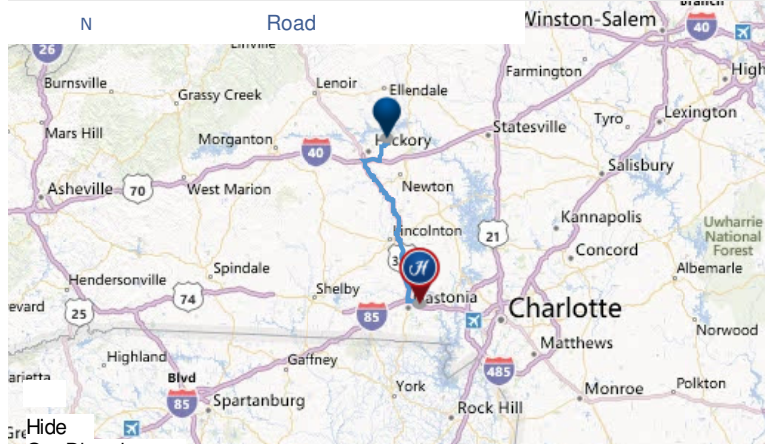

### Maps & Directions

[Share](#)

[Print](#)

Not what you're looking for?  
[FIND NEARBY HOTELS](#)

### Route Results

3205 34th St Dr NE, Hickory, NC 28601

- » Depart 34th St Dr NE toward Thunderbird MHP (0.5 mi.)
- » Turn right onto Springs Rd NE (1.6 mi.)
- » Turn left onto McDonald Pkwy NE (1.4 mi.)
- » Road name changes to McDonald Pkwy SE (0.0 mi.)
- » Keep straight onto McDonald Pkwy NE (0.7 mi.)
- » Keep straight onto McDonald Pkwy SE (0.9 mi.)
- » Take ramp right for I-40 West toward Asheville (2.9 mi.)
- » At exit 123B-A, take ramp right for US-321 South toward Lincolnton / Gastonia (33.1 mi.)
- » Bear right onto US-321 / N Chester St (0.4 mi.)
- » Bear right onto US-321 S / N Chester St (0.4 mi.)
- » Take ramp right for I-85 N (2.7 mi.)
- » At exit 20, take ramp right for NC-279 toward Dallas (0.2 mi.)
- » Turn left onto NC-279 / N New Hope Rd (0.2 mi.)
- » Turn right onto Remount Rd (0.2 mi.)
- » Arrive at Remount Rd on the right (0.0 mi.)

### Directions from the Hotel Staff

From I-85 South exit New Hope Road, turn right on Remount Road 1/2 mile. From I-85 North exit New Hope Road, turn left, turn right on Remount Road 1/3 mile. From NC Highway 74, turn New Hope Road North, turn right on Remount Road 1 mile.

### From the Airport

**In/Out Privileges**

Not Available

**Other Parking Information**  
parking lot[HOTEL POLICIES](#)**Charlotte/Douglas International Airport****Directions**

BILLY GRAHAM PKWY N TO I-85 S TO EXIT 20. RIGHT ON NEW HOPE AND A RIGHT ON REMOUNT RD.