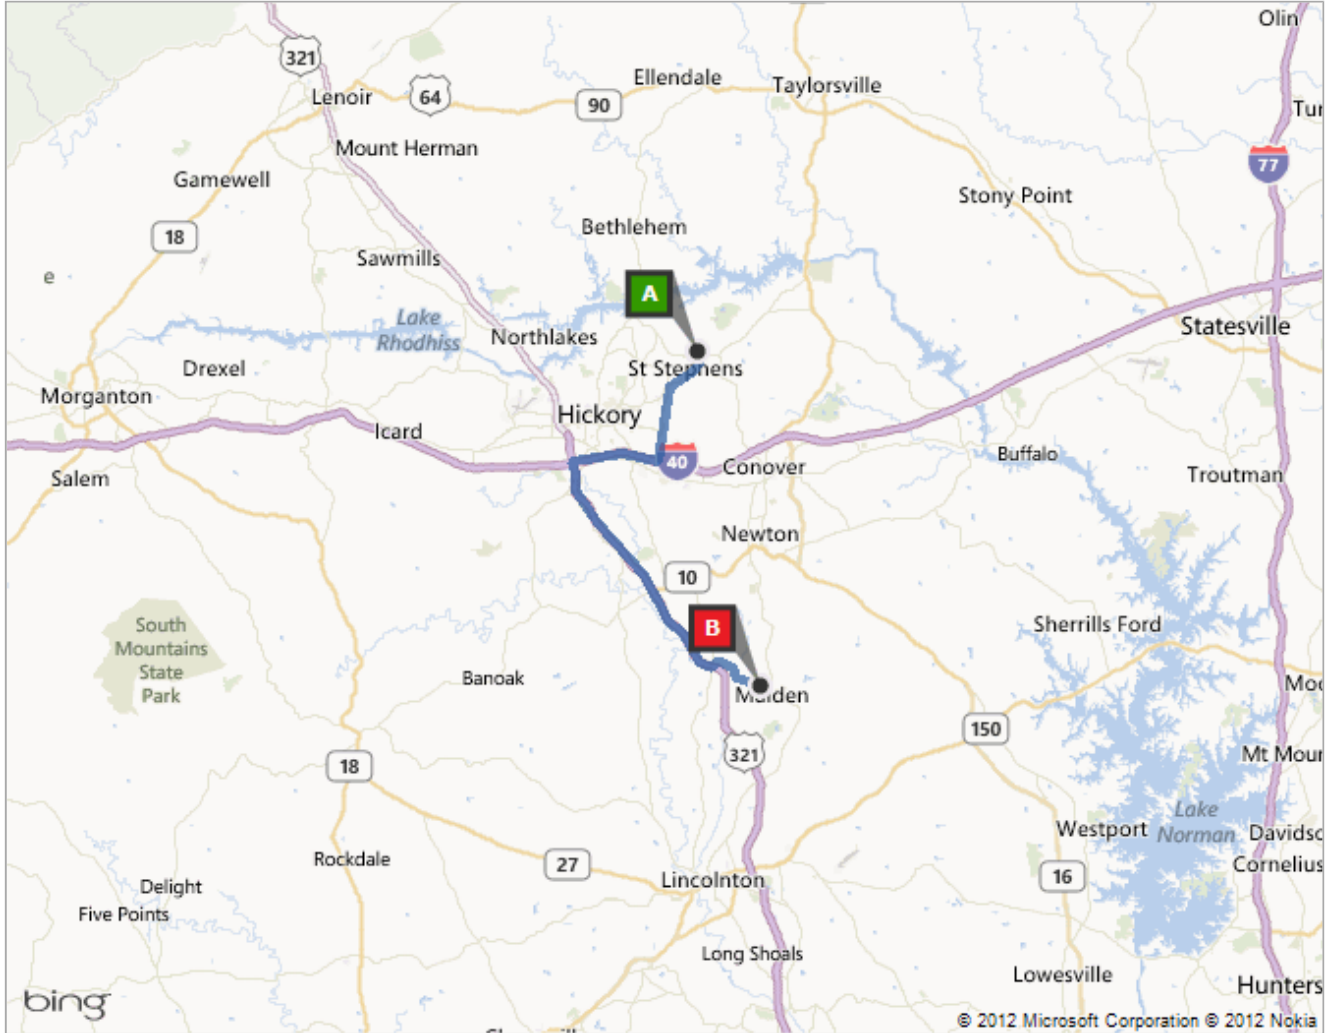

A 3205 34th Street Dr NE, Hickory, NC
St Stephens High School (828) 256-9841

B 600 W Main St, Maiden, NC
Maiden High School (828) 428-8197

My Notes

On the go? Use **m.bing.com** to find maps, directions, businesses, and more

Route: **21.6 mi, 29 min**

A	3205 34th Street Dr NE, Hickory, NC	A–B: 21.6 mi 29 min
	1. Depart 34th St Dr NE toward Thunderbird MHP	0.5 mi
	2. Turn right onto Springs Rd NE <i>CITGO on the corner</i>	1.6 mi
	3. Turn left onto McDonald Pkwy NE	1.4 mi
	4. Road name changes to McDonald Pkwy SE	253 ft
	5. Keep straight onto McDonald Pkwy NE	0.7 mi
	6. Keep straight onto McDonald Pkwy SE	0.9 mi
	7. Take ramp right for I-40 West toward Asheville	2.9 mi
	8. At exit 123B-A , take ramp right for US-321 South toward Lincolnton / Gastonia	10.7 mi 10 min
	9. At exit 33 , take ramp right and follow signs for Startown Rd	0.3 mi
	10. Turn left onto Startown Rd	0.3 mi
	11. Turn right onto W Maiden Rd <i>Exxon on the corner</i>	2.2 mi
	12. Road name changes to W Main St	0.1 mi
B	13. Arrive at 600 W Main St, Maiden, NC <i>The last intersection is S F Ave</i> <i>If you reach S E Ave, you've gone too far</i>	

These directions are subject to the Microsoft® Service Agreement and for informational purposes only. No guarantee is made regarding their completeness or accuracy. Construction projects, traffic, or other events may cause actual conditions to differ from these results. Map and traffic data © 2010 NAVTEQ™.

Route: 21.6 mi, 29 min

This was your map view in the browser window.

A: 3205 34th Street Dr NE, Hickory, NC

B: 600 W Main St, Maiden, NC