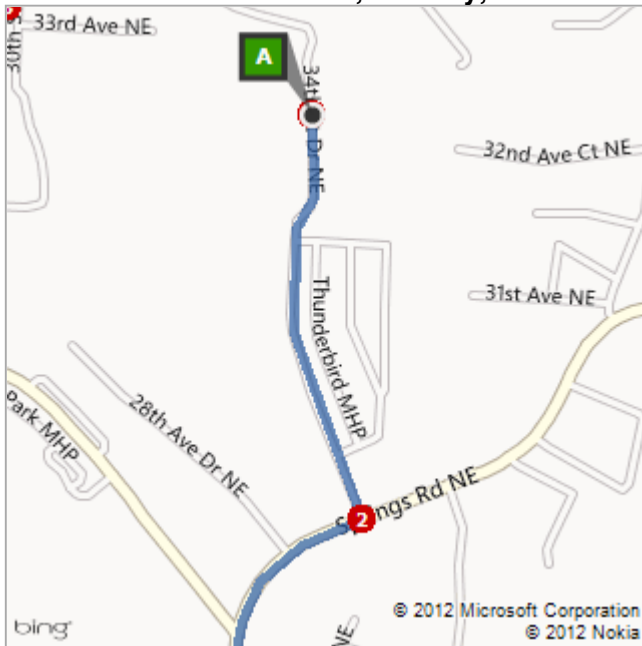

A 3205 34th Street Dr NE, Hickory, NC
St Stephens High School (828) 256-9841

B 600 W Main St, Maiden, NC
Maiden High School (828) 428-8197

My Notes

On the go? Use **m.bing.com** to find maps, directions, businesses, and more

Route: **21.6 mi, 29 min**

A	3205 34th Street Dr NE, Hickory, NC	A–B: 21.6 mi 29 min
	1. Depart 34th St Dr NE toward Thunderbird MHP	0.5 mi
	2. Turn right onto Springs Rd NE <i>CITGO on the corner</i>	1.6 mi
	3. Turn left onto McDonald Pkwy NE	1.4 mi
	4. Road name changes to McDonald Pkwy SE	253 ft
	5. Keep straight onto McDonald Pkwy NE	0.7 mi
	6. Keep straight onto McDonald Pkwy SE	0.9 mi
	7. Take ramp right for I-40 West toward Asheville	2.9 mi
	8. At exit 123B-A , take ramp right for US-321 South toward Lincolnton / Gastonia	10.7 mi 10 min
	9. At exit 33 , take ramp right and follow signs for Startown Rd	0.3 mi
	10. Turn left onto Startown Rd	0.3 mi
	11. Turn right onto W Maiden Rd <i>Exxon on the corner</i>	2.2 mi
	12. Road name changes to W Main St	0.1 mi
B	13. Arrive at 600 W Main St, Maiden, NC <i>The last intersection is S F Ave</i> <i>If you reach S E Ave, you've gone too far</i>	

These directions are subject to the Microsoft® Service Agreement and for informational purposes only. No guarantee is made regarding their completeness or accuracy. Construction projects, traffic, or other events may cause actual conditions to differ from these results. Map and traffic data © 2010 NAVTEQ™.

Route: 21.6 mi, 29 min

This was your map view in the browser window.

A: 3205 34th Street Dr NE, Hickory, NC

B: 600 W Main St, Maiden, NC