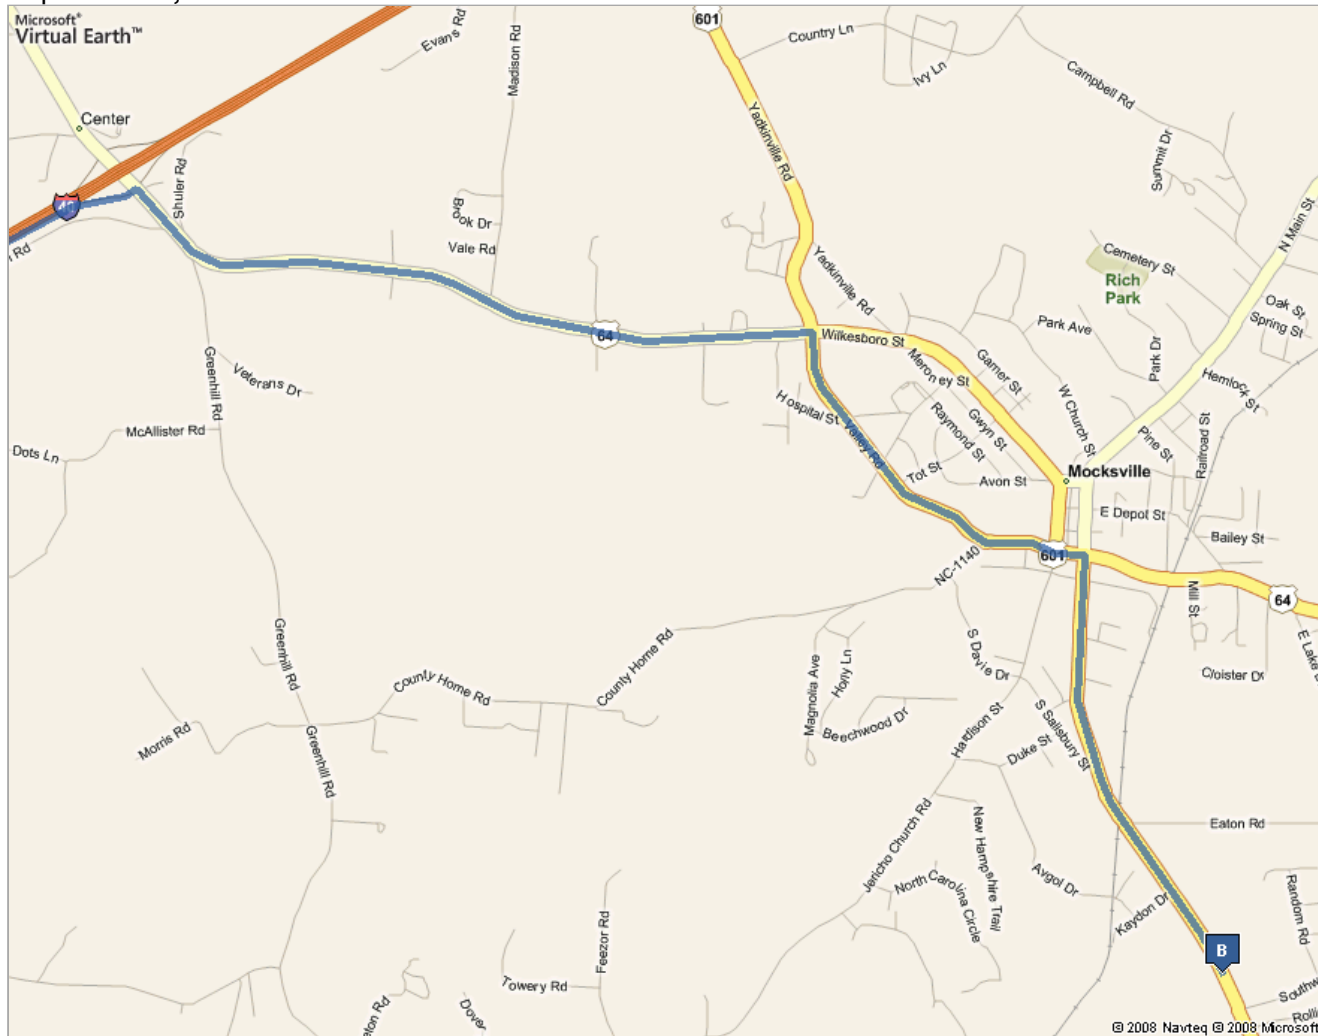

# Live Search Maps

A: **3205 34th Street Dr NE, Hickory, NC 28601-7702**

B: **1200 Salisbury Rd, Mocksville, NC 27028-9302**

Trip: **48.8 mi, 54 min**

From: Saint Stephens HS  
To: Davie County HS

**FREE!** Use **Live Search 411** to find movies, businesses & more: **800-CALL-411**.

	<b>3205 34th Street Dr NE, Hickory, NC 28601-7702</b>	<b>A-B: 48.8 mi</b> 54 min
	1. Depart <b>34th St Dr NE</b>	0.4 mi
	2. Turn <b>left</b> onto <b>NC-1453 / Springs Rd NE</b>	0.9 mi
	3. Bear <b>right</b> onto <b>County Home Rd / NC-1484</b>	1.5 mi
	4. Turn <b>right</b> onto <b>Herman Sipe Rd</b>	1.0 mi
	5. Road name changes to <b>Herman Sipe Rd NW</b>	1.4 mi
	6. Turn <b>left</b> onto <b>1st St W / Old US-70</b>	0.6 mi
	7. Take ramp <b>left</b> for <b>I-40 East</b>	<b>37.4 mi</b> 35 min
	8. At exit <b>168</b> , take ramp <b>right</b> for <b>US-64</b> toward <b>Mocksville</b>	0.3 mi
	9. Turn <b>right</b> onto <b>US-64</b>	2.3 mi
	10. Turn <b>right</b> onto <b>US-64 / US-601 / Valley Rd</b>	1.3 mi
	11. Turn <b>right</b> to stay on <b>US-601</b>	1.5 mi
	<b>12. Arrive at 1200 Salisbury Rd</b> <i>The last intersection is Kaydon Dr</i> <i>If you reach Southwood Dr, you've gone too far</i>	

These directions are subject to the Microsoft® Live Search Terms of Use and for informational purposes only. No guarantee is made regarding their completeness or accuracy. Construction projects, traffic, or other events may cause actual conditions to differ from these results. Map and traffic data © 2008 NAVTEQ™, AND™.

Trip: 48.8 mi, 54 min

This map is based on the map view in the browser window when you clicked Print.

A: 3205 34th Street Dr NE, Hickory, NC 28601-...

B: 1200 Salisbury Rd, Mocksville, NC 27028-9...