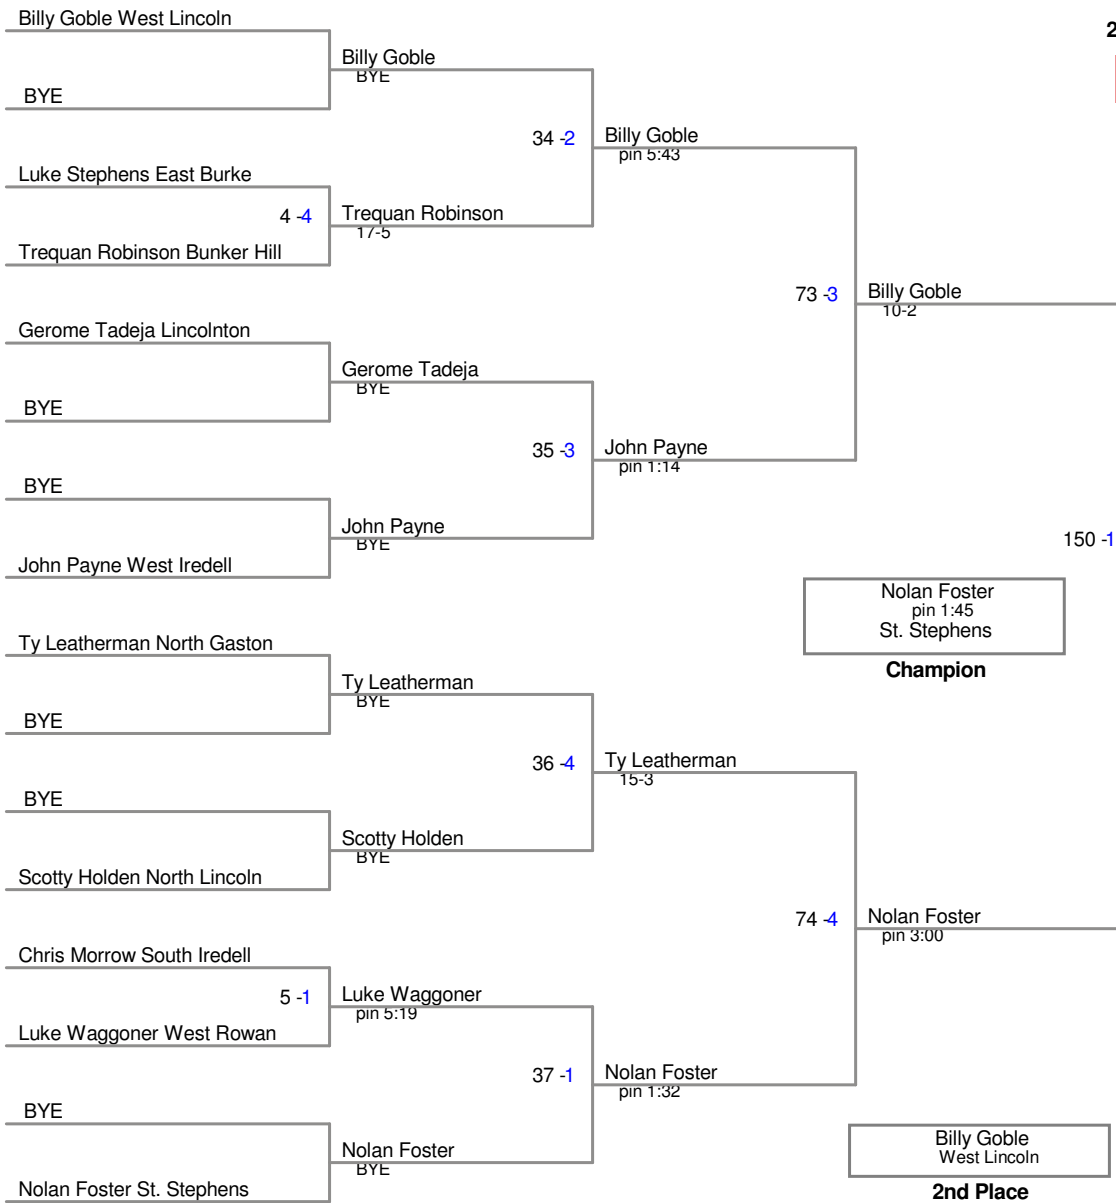

2015 Indian
2015 Indian Division

132 Lbs

2015 Indian
2015 Indian Division

138 Lbs

2015 Indian
2015 Indian Division

145 Lbs

2015 Indian
2015 Indian Division

152 Lbs