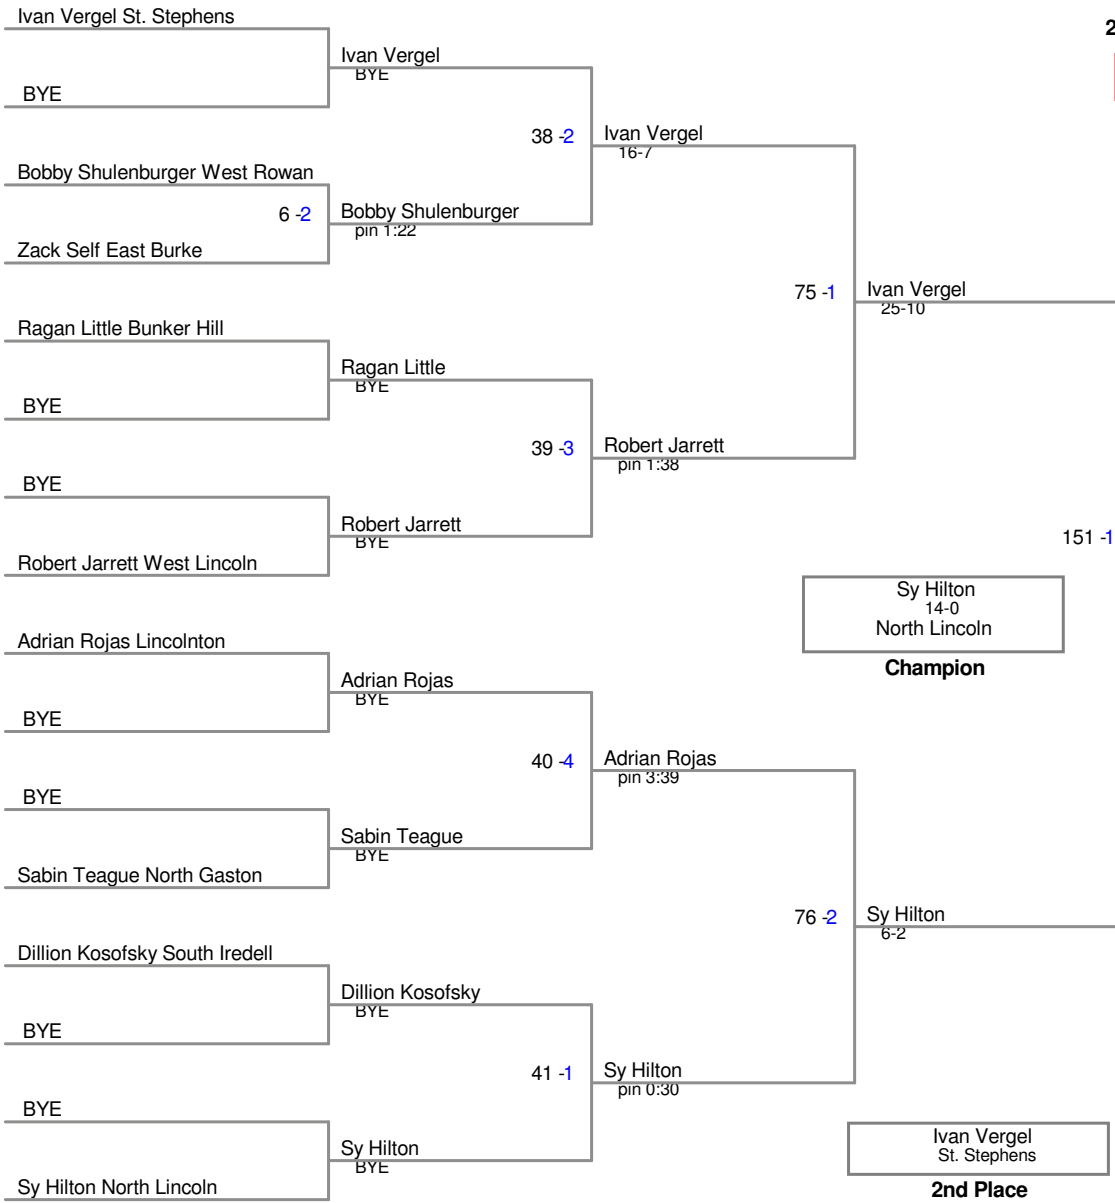

2015 Indian
2015 Indian Division

160 Lbs