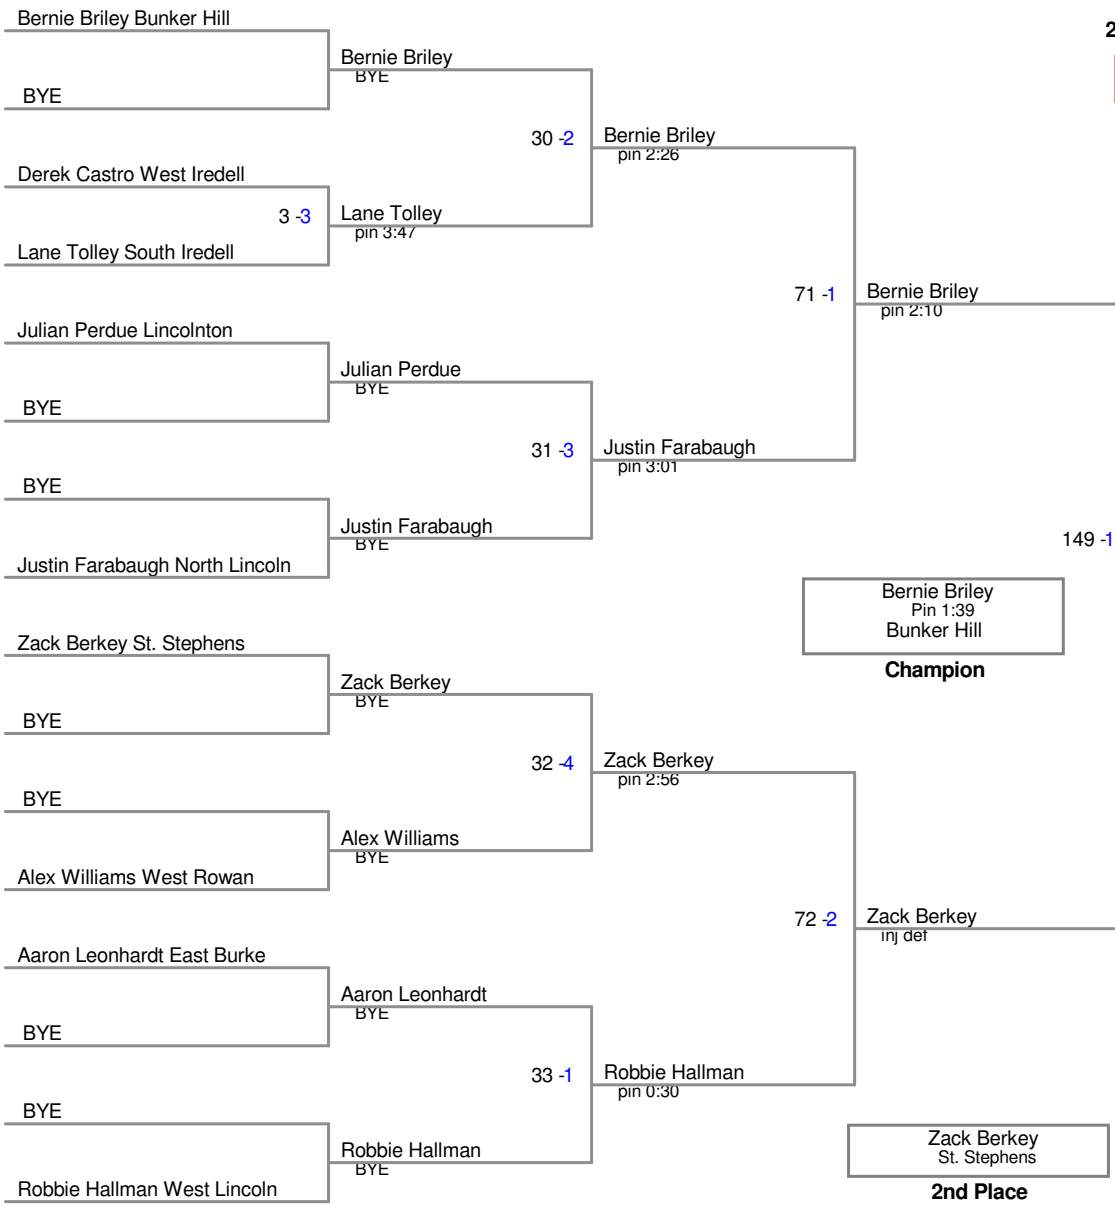

2015 Indian
2015 Indian Division

132 Lbs

2015 Indian
2015 Indian Division

138 Lbs

2015 Indian
2015 Indian Division

145 Lbs

2015 Indian
2015 Indian Division

152 Lbs