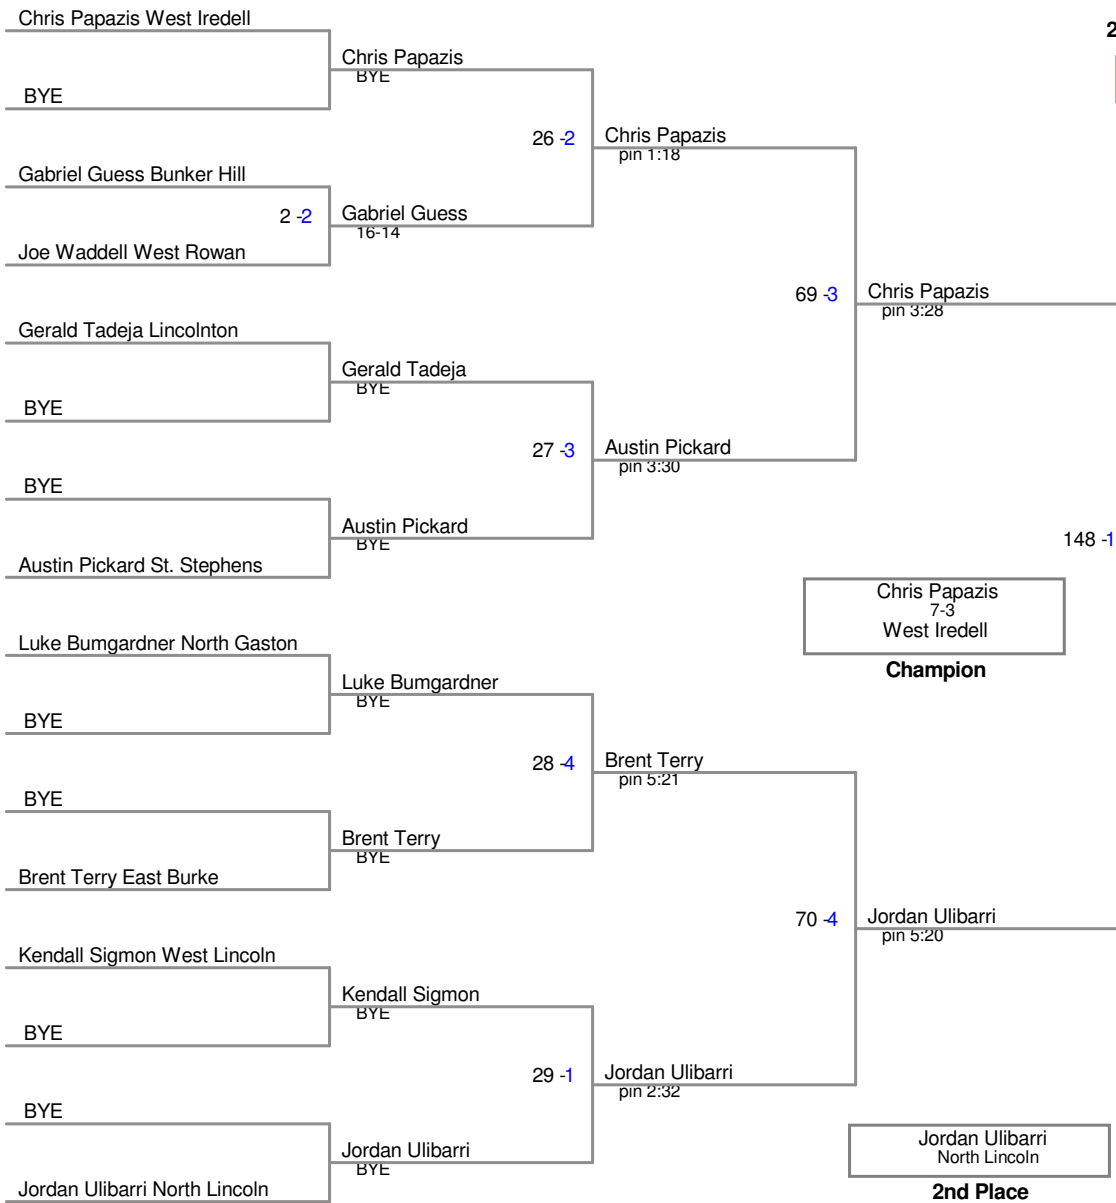

2015 Indian
2015 Indian Division

106 Lbs

2015 Indian
2015 Indian Division

113 Lbs

2015 Indian
2015 Indian Division

120 Lbs

2015 Indian
2015 Indian Division

126 Lbs

2015 Indian
2015 Indian Division

132 Lbs

2015 Indian
2015 Indian Division

138 Lbs

2015 Indian
2015 Indian Division

145 Lbs

2015 Indian
2015 Indian Division

152 Lbs