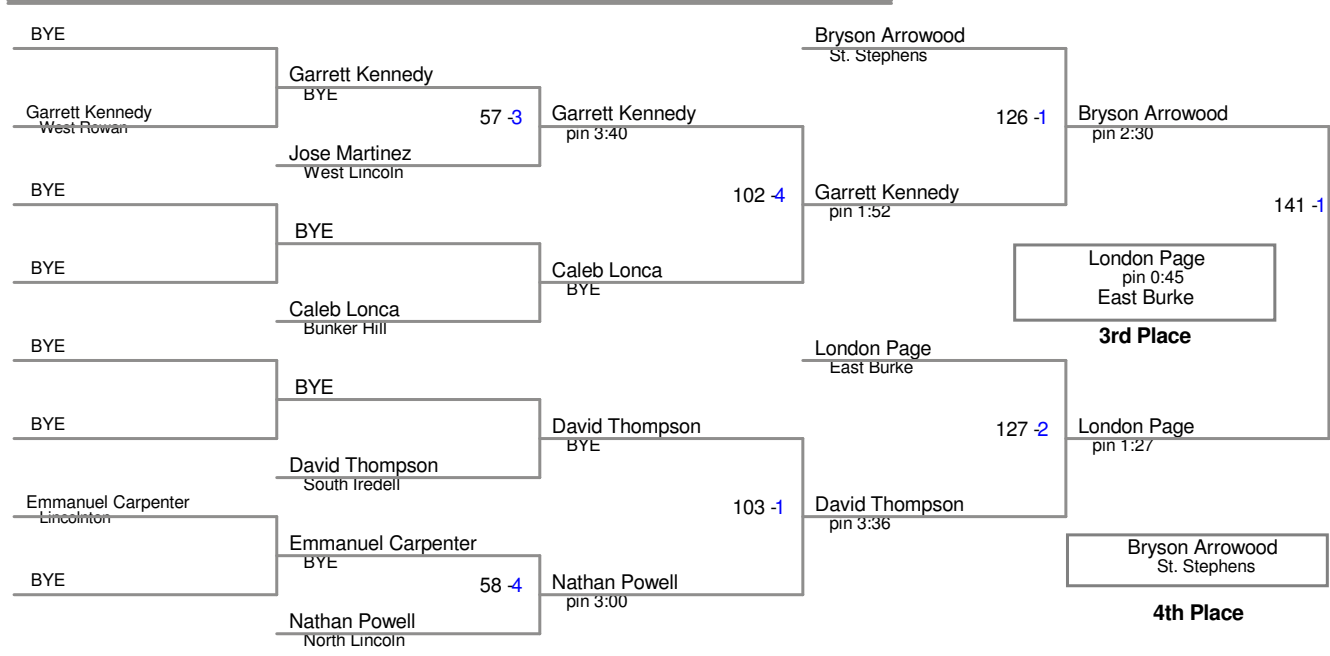

2015 Indian
2015 Indian Division

220 Lbs