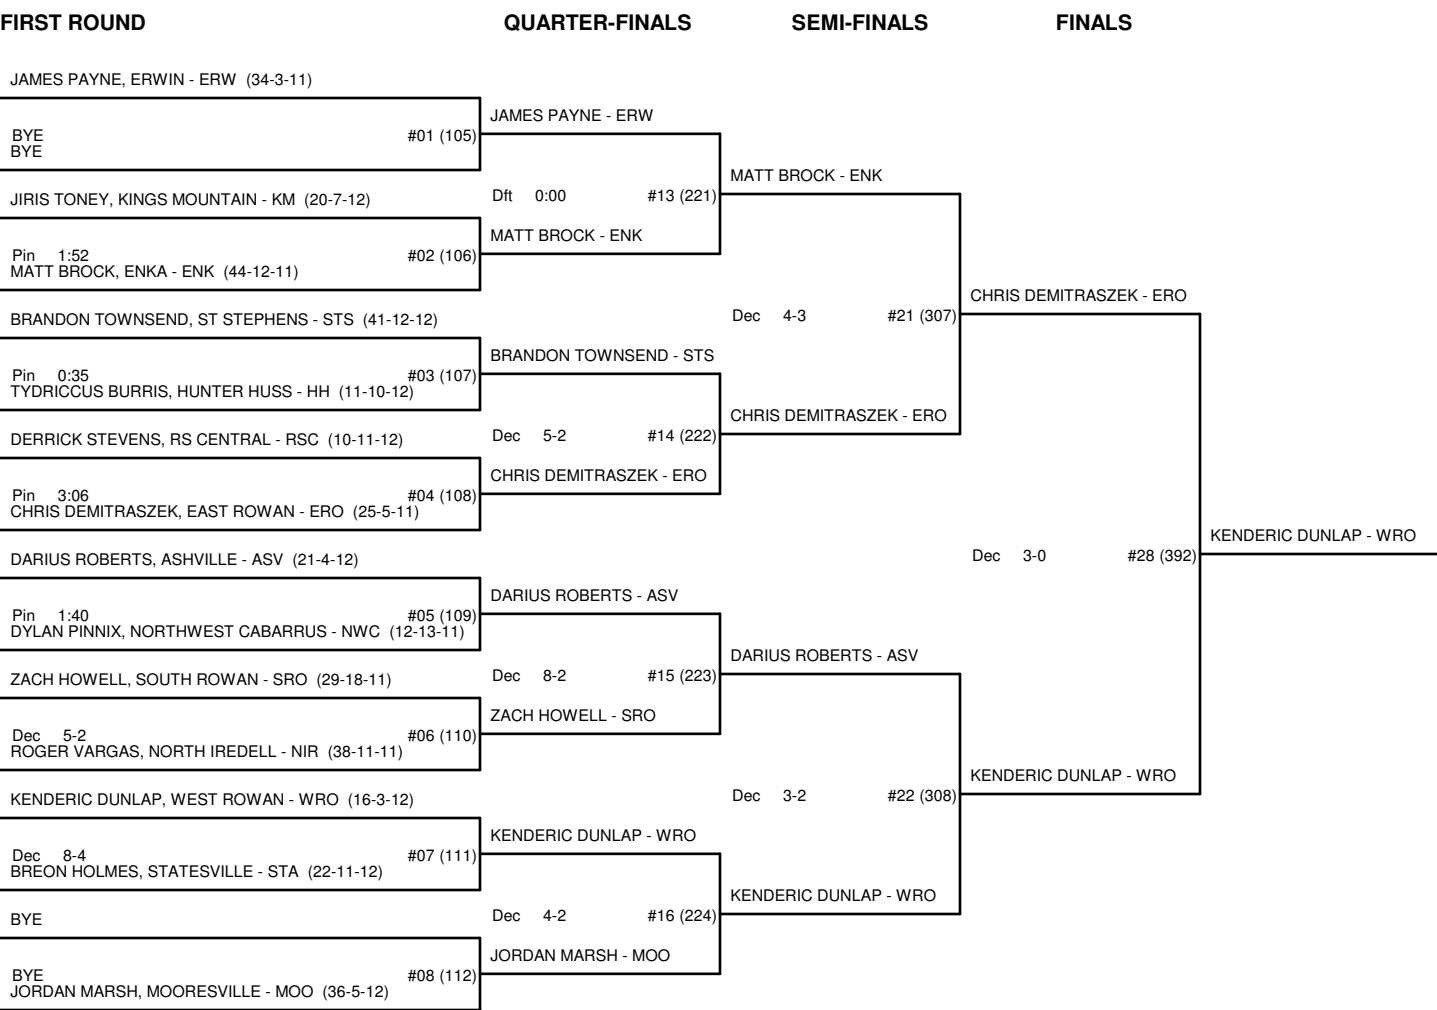

CHAMPIONSHIP BRACKET - 287 3A WEST REGIONAL 2009

CONSOLATION BRACKET - 287 3A WEST REGIONAL 2009