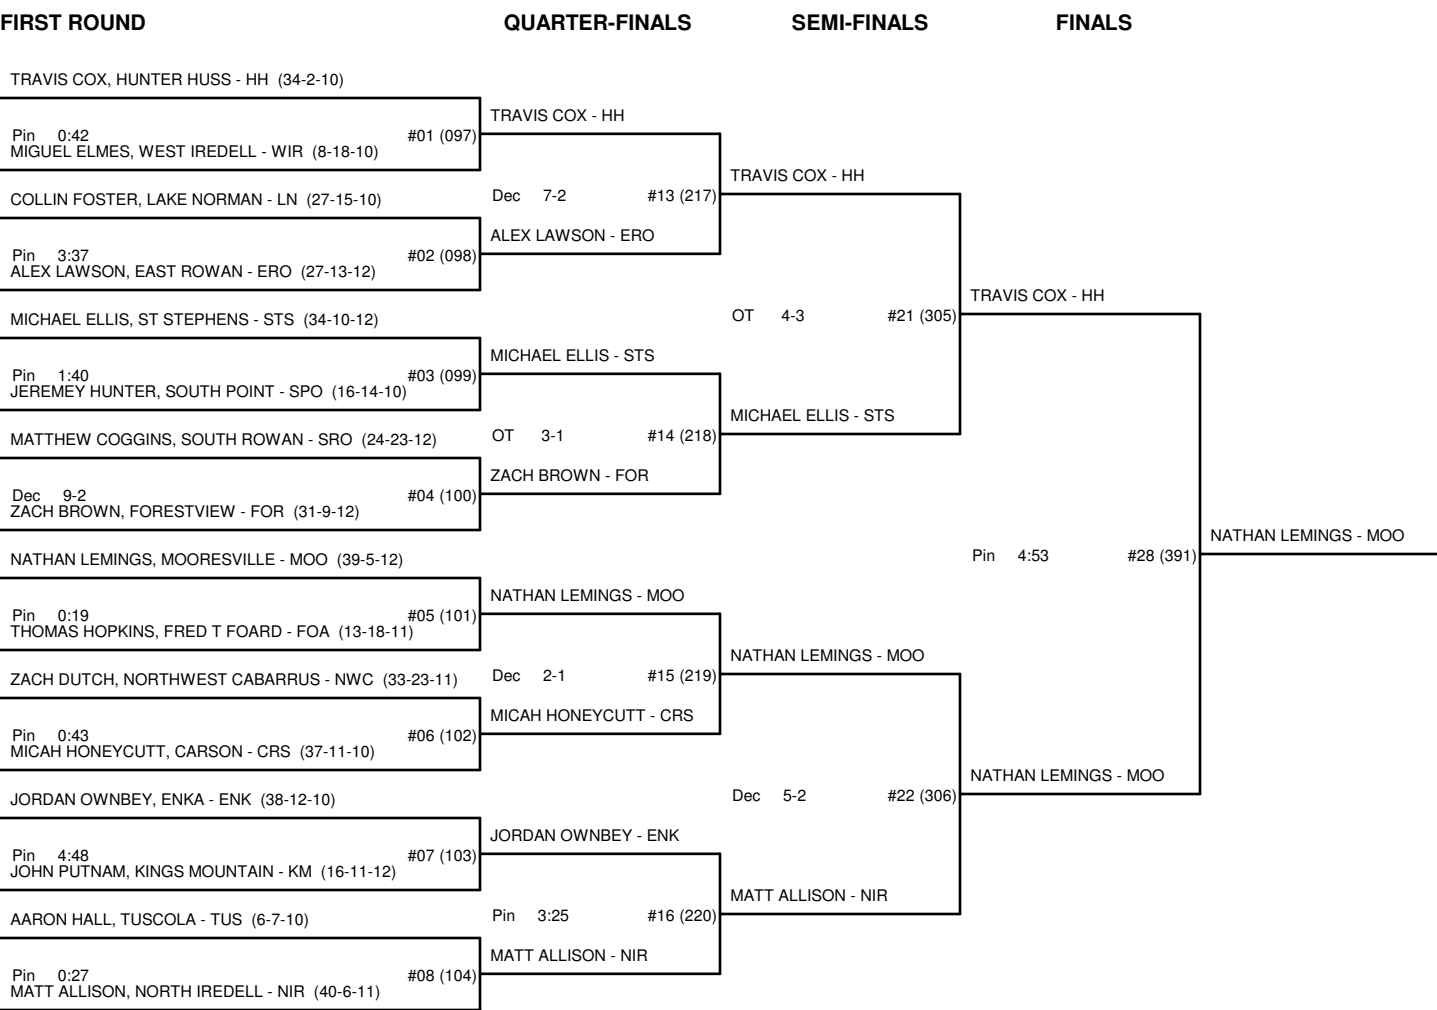

# CHAMPIONSHIP BRACKET - 217 3A WEST REGIONAL 2009

# CONSOLATION BRACKET - 217 3A WEST REGIONAL 2009