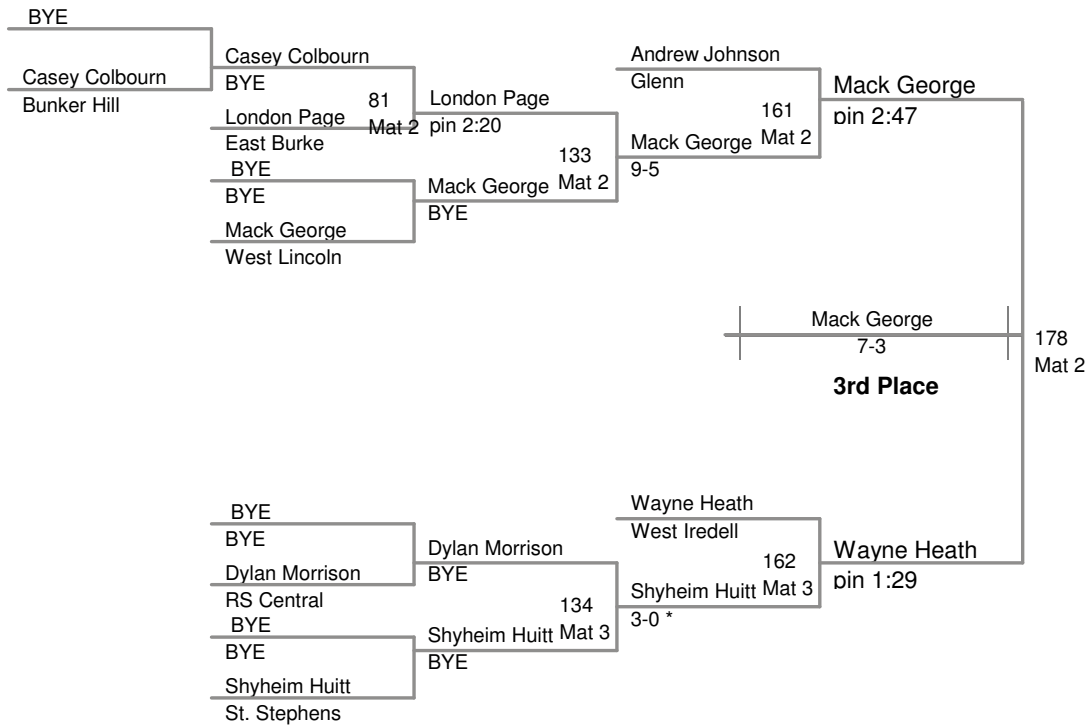

Indian Classic 2012
Varsity

195 Lbs