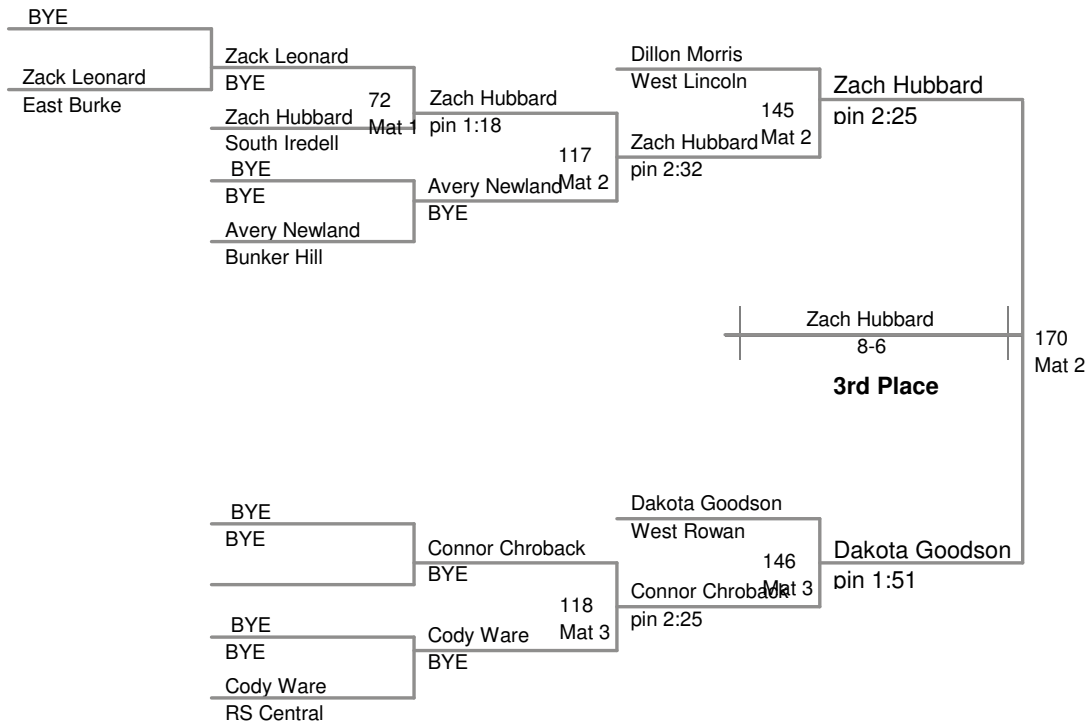

Indian Classic 2012
Varsity

106 Lbs

113 Lbs

120 Lbs

Indian Classic 2012
Varsity

126 Lbs

132 Lbs

Indian Classic 2012
Varsity

138 Lbs

Indian Classic 2012

Varsity

160 Lbs

Indian Classic 2012
Varsity

170 Lbs

Indian Classic 2012
Varsity

182 Lbs