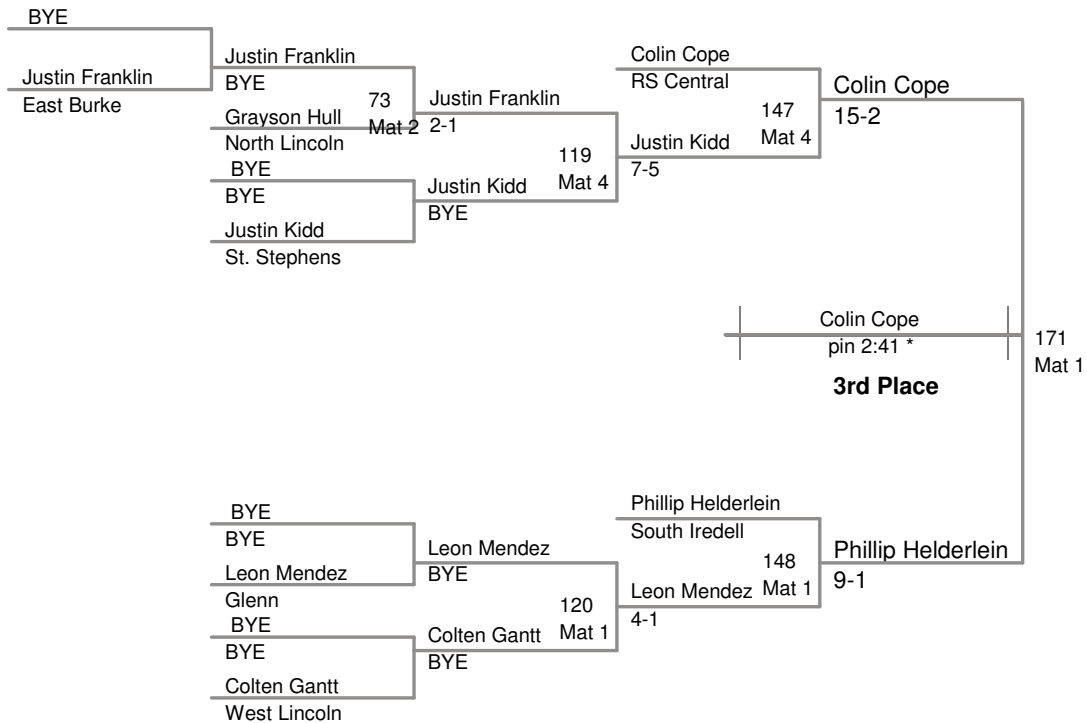

Indian Classic 2012
Varsity

106 Lbs

113 Lbs

120 Lbs

Indian Classic 2012
Varsity

126 Lbs

132 Lbs

Indian Classic 2012
Varsity

138 Lbs

Indian Classic 2012

Varsity

160 Lbs

Indian Classic 2012
Varsity

170 Lbs

Indian Classic 2012
Varsity

182 Lbs