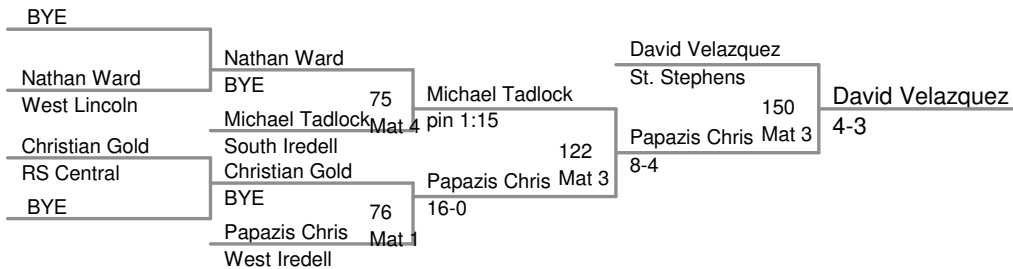

Indian Classic 2012
Varsity

138 Lbs