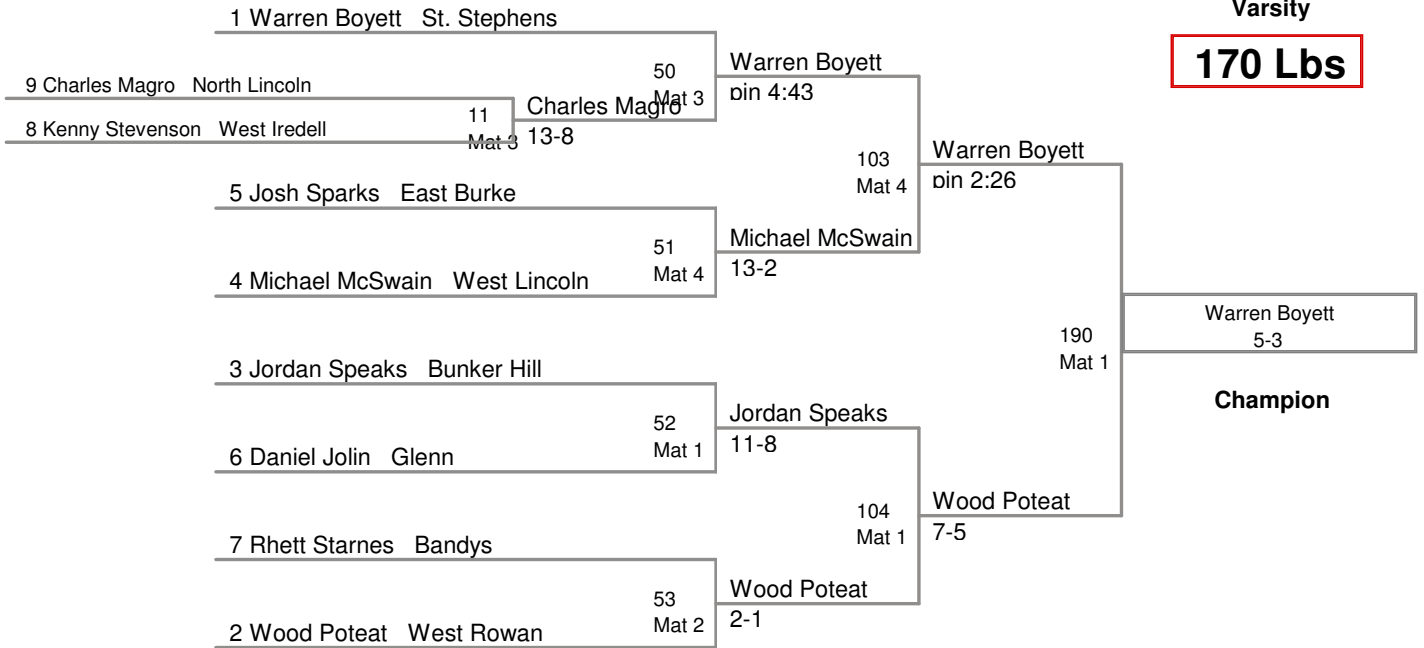

138 Lbs

Indian Classic 2012

Varsity

160 Lbs

Indian Classic 2012
Varsity

170 Lbs

Indian Classic 2012
Varsity

182 Lbs