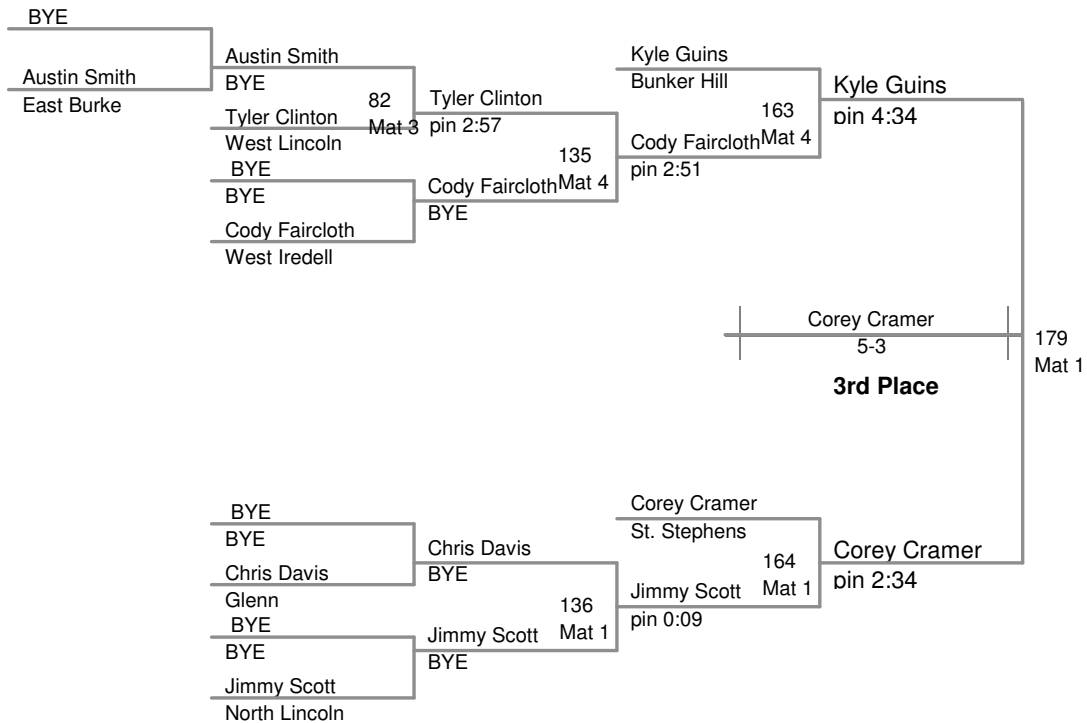

Indian Classic 2012
Varsity

220 Lbs