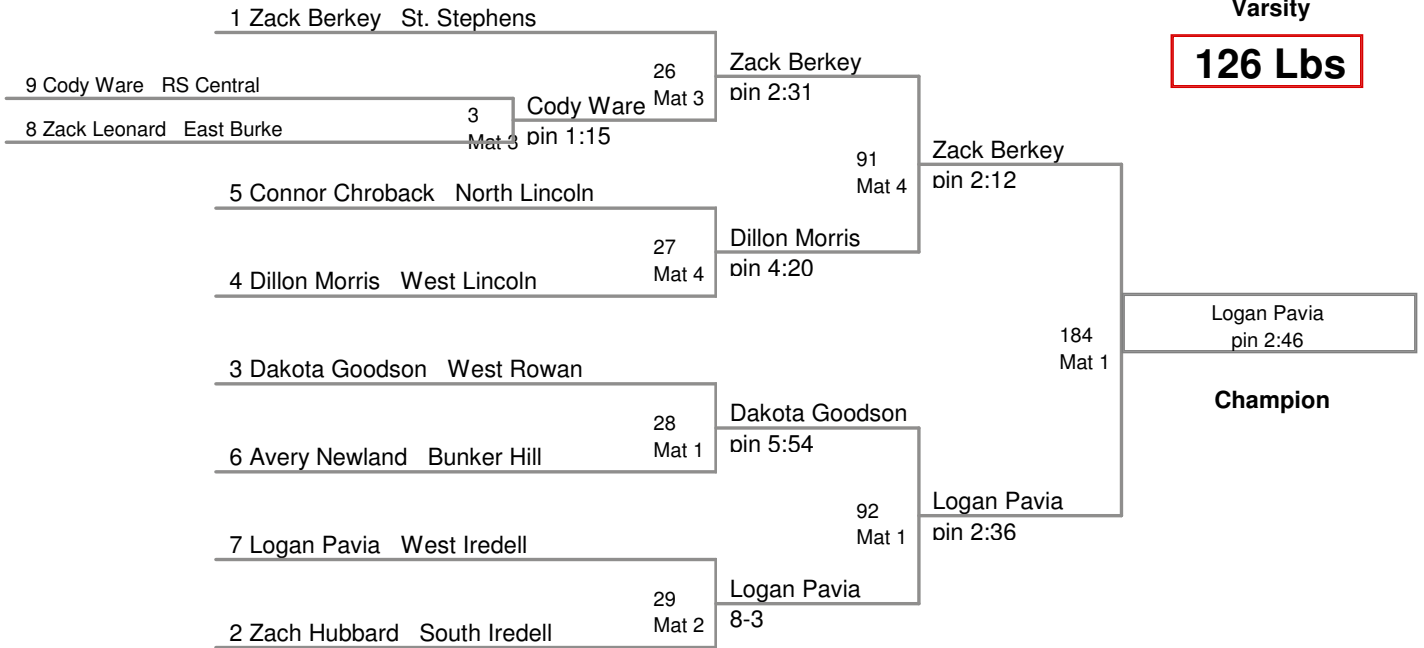

Indian Classic 2012
Varsity

106 Lbs

113 Lbs

120 Lbs

Indian Classic 2012
Varsity

126 Lbs

132 Lbs

Indian Classic 2012
Varsity

138 Lbs

Indian Classic 2012

Varsity

160 Lbs

Indian Classic 2012
Varsity

170 Lbs

Indian Classic 2012
Varsity

182 Lbs