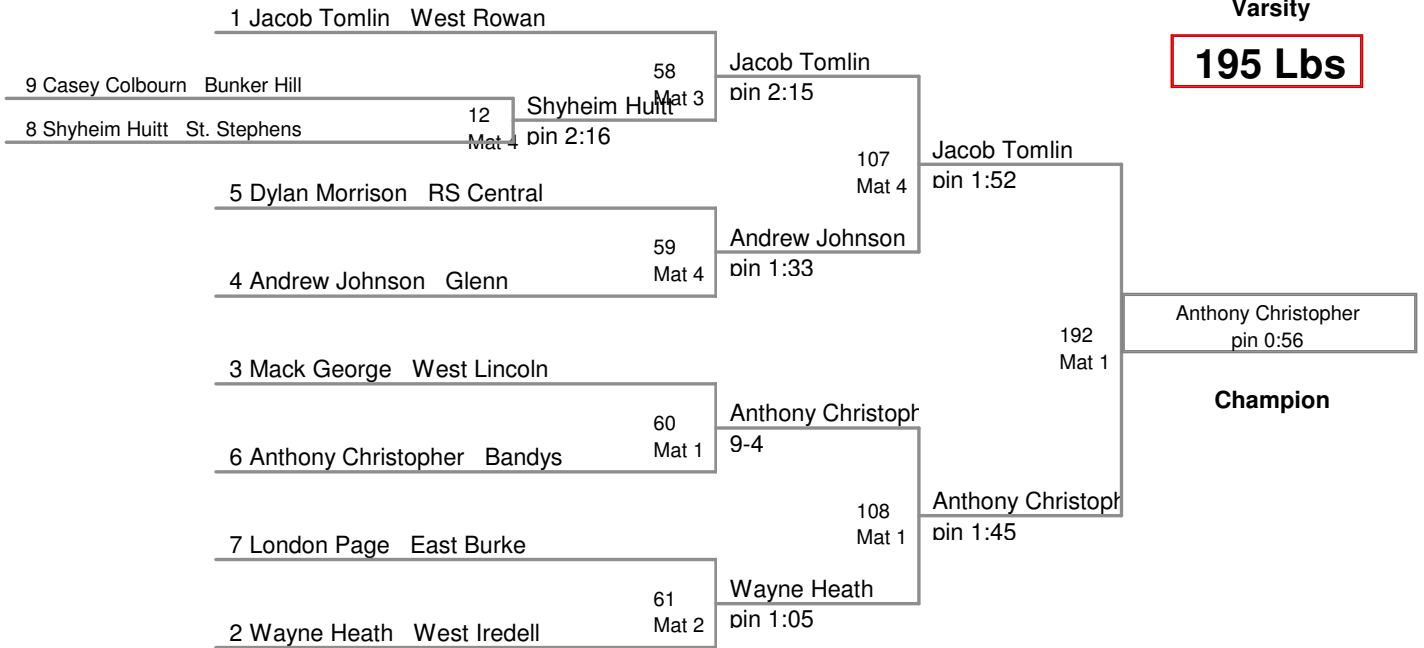

Indian Classic 2012
Varsity

195 Lbs