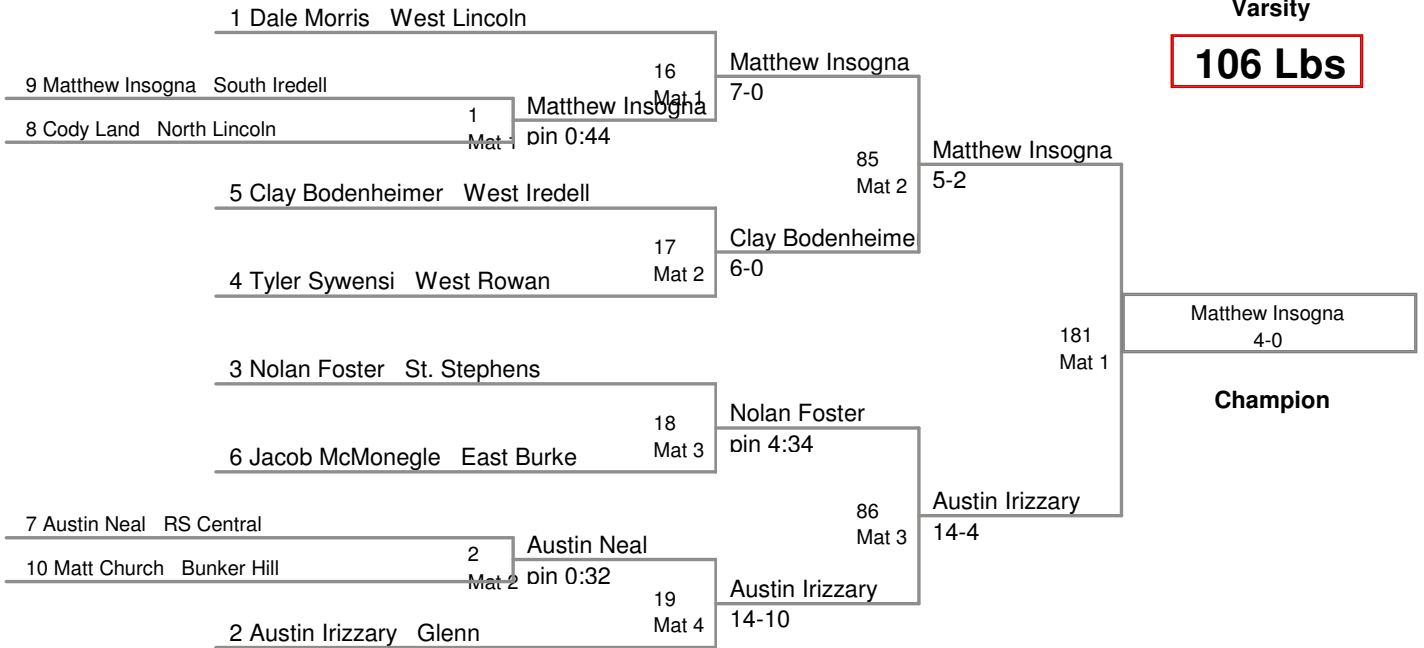

Indian Classic 2012
Varsity

106 Lbs

113 Lbs

120 Lbs

Indian Classic 2012
Varsity

126 Lbs

132 Lbs

Indian Classic 2012
Varsity

138 Lbs

Indian Classic 2012

Varsity

160 Lbs

Indian Classic 2012
Varsity

170 Lbs

Indian Classic 2012
Varsity

182 Lbs

Indian Classic 2012
Varsity

195 Lbs

Indian Classic 2012
Varsity

220 Lbs

285 Lbs