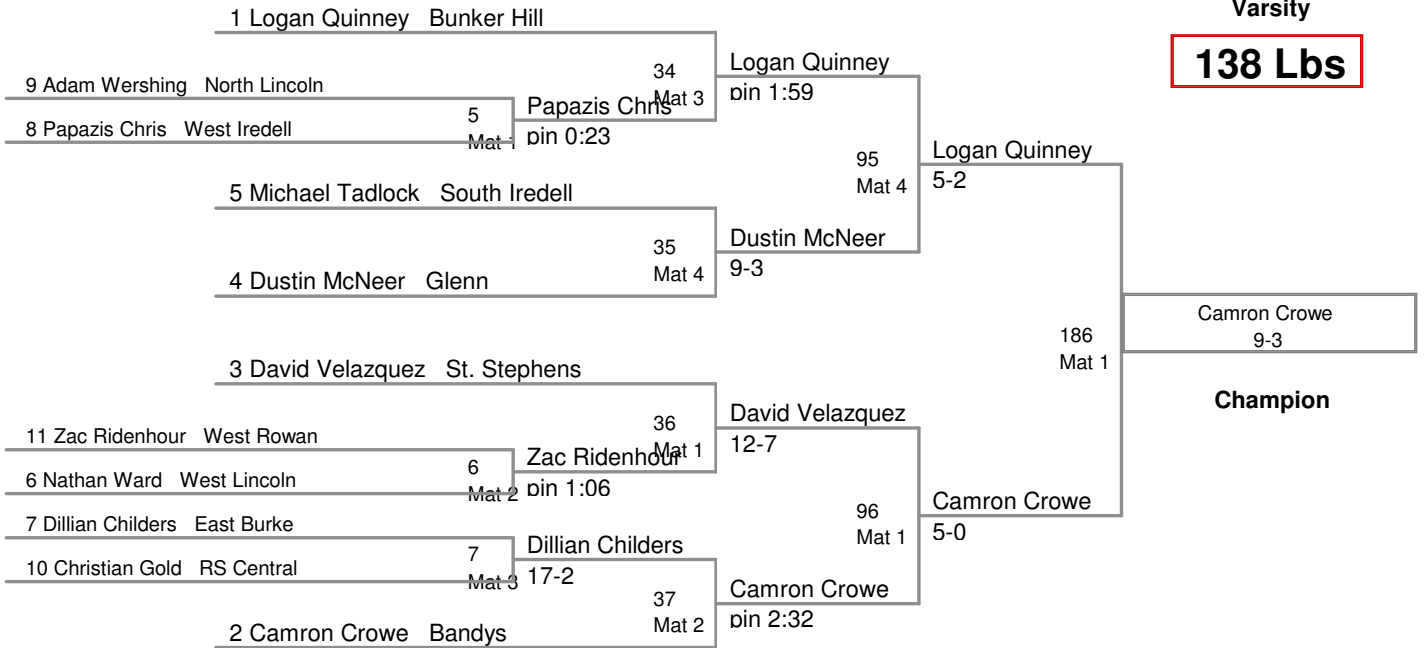

Indian Classic 2012
Varsity

106 Lbs

113 Lbs

120 Lbs

Indian Classic 2012
Varsity

126 Lbs

132 Lbs

Indian Classic 2012
Varsity

138 Lbs

Indian Classic 2012

Varsity

160 Lbs

Indian Classic 2012
Varsity

170 Lbs

Indian Classic 2012
Varsity

182 Lbs