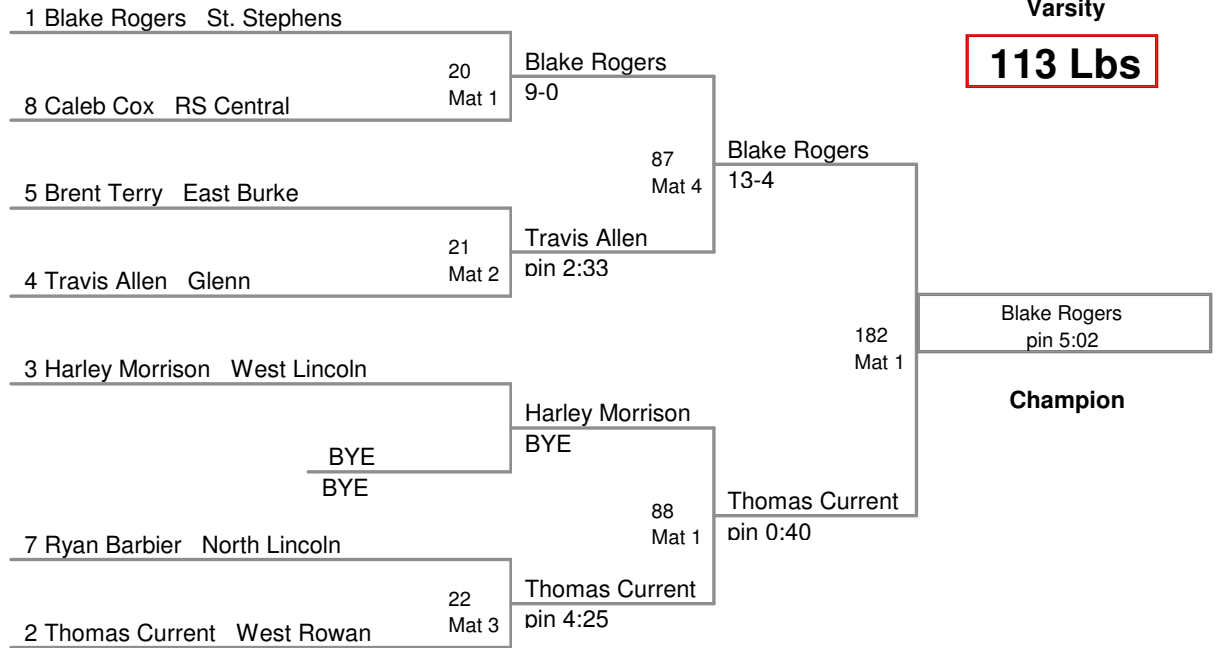

Indian Classic 2012
Varsity

106 Lbs

113 Lbs

120 Lbs

Indian Classic 2012
Varsity

126 Lbs

132 Lbs

Indian Classic 2012
Varsity

138 Lbs

Indian Classic 2012

Varsity

160 Lbs

Indian Classic 2012
Varsity

170 Lbs

Indian Classic 2012
Varsity

182 Lbs