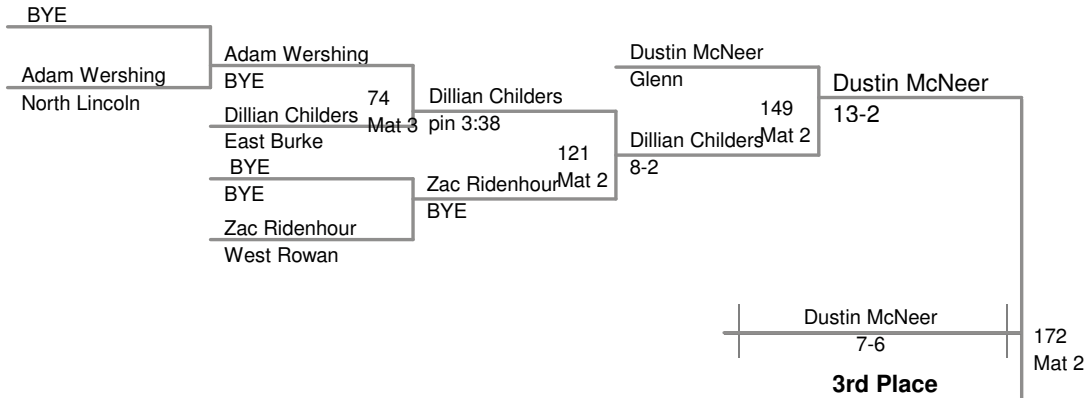

Indian Classic 2012
Varsity

106 Lbs

113 Lbs

120 Lbs

Indian Classic 2012
Varsity

126 Lbs

132 Lbs

Indian Classic 2012
Varsity

138 Lbs

Indian Classic 2012

Varsity

160 Lbs

Indian Classic 2012
Varsity

170 Lbs

Indian Classic 2012
Varsity

182 Lbs