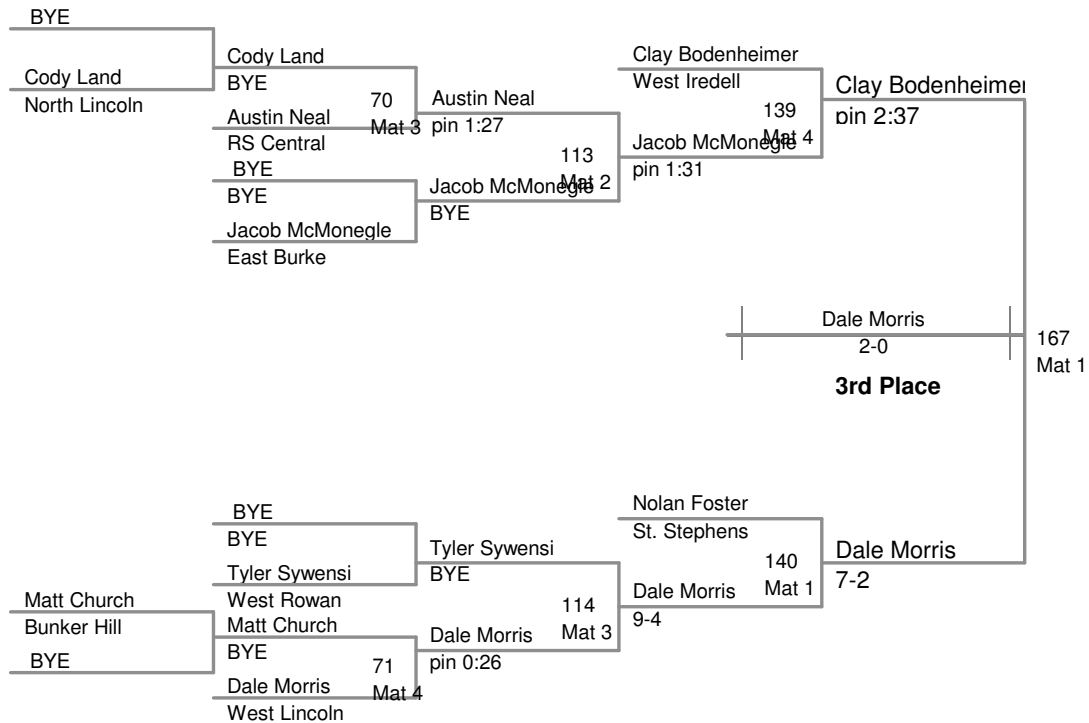

Indian Classic 2012
Varsity

106 Lbs

113 Lbs

120 Lbs

Indian Classic 2012
Varsity

126 Lbs

132 Lbs

Indian Classic 2012
Varsity

138 Lbs

Indian Classic 2012

Varsity

160 Lbs

Indian Classic 2012
Varsity

170 Lbs

Indian Classic 2012
Varsity

182 Lbs

Indian Classic 2012
Varsity

195 Lbs

Indian Classic 2012
Varsity

220 Lbs

285 Lbs