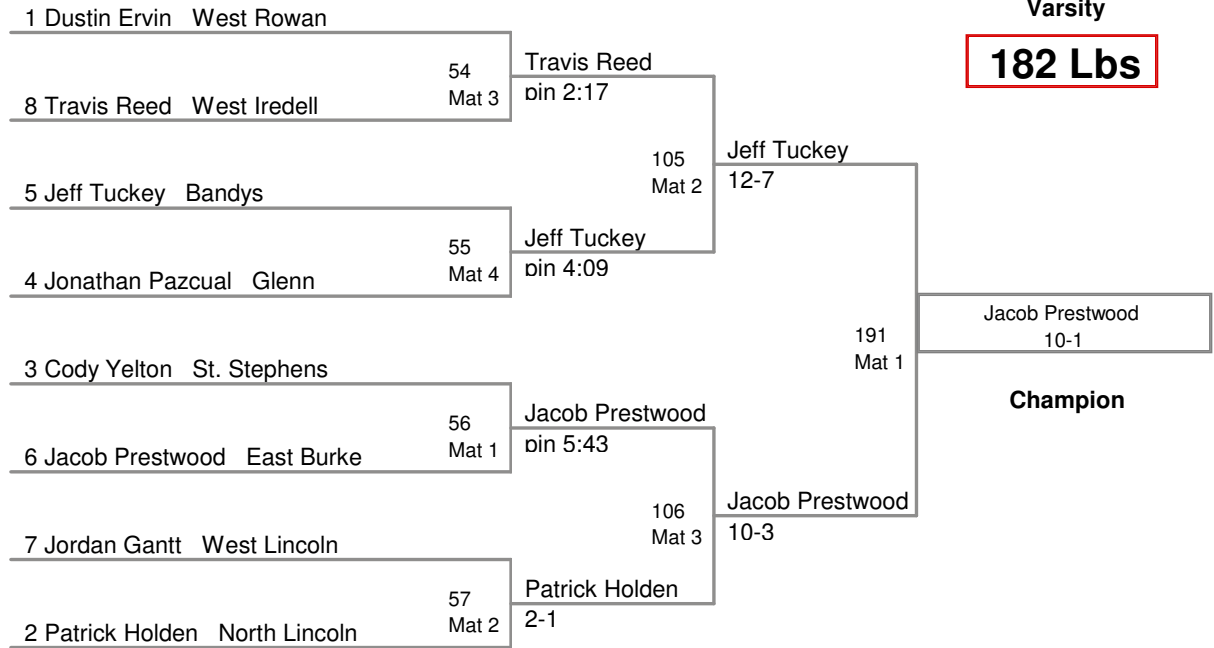

138 Lbs

Indian Classic 2012

Varsity

160 Lbs

Indian Classic 2012
Varsity

170 Lbs

Indian Classic 2012
Varsity

182 Lbs