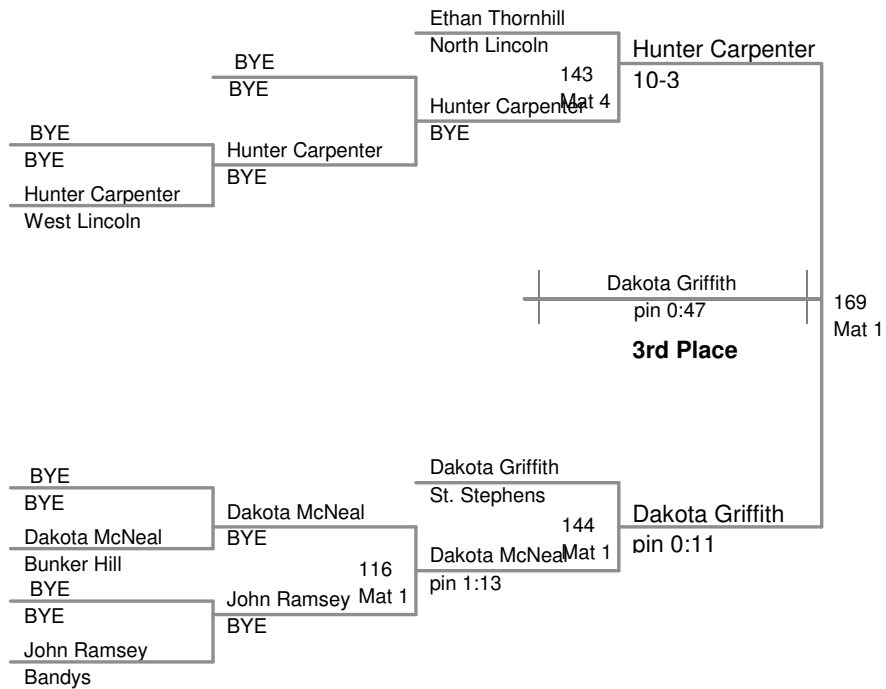

Indian Classic 2012
Varsity

106 Lbs

113 Lbs

120 Lbs

Indian Classic 2012
Varsity

126 Lbs

132 Lbs

Indian Classic 2012
Varsity

138 Lbs

Indian Classic 2012

Varsity

160 Lbs

Indian Classic 2012
Varsity

170 Lbs

Indian Classic 2012
Varsity

182 Lbs