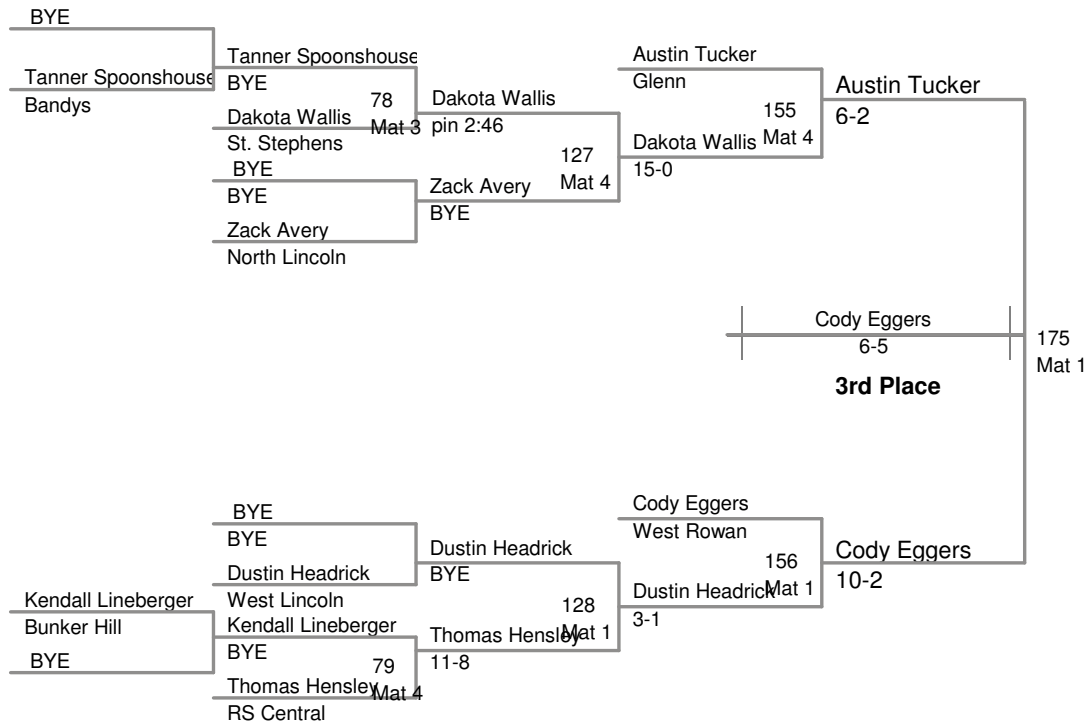

Indian Classic 2012
Varsity

106 Lbs

113 Lbs

120 Lbs

Indian Classic 2012
Varsity

126 Lbs

132 Lbs

Indian Classic 2012
Varsity

138 Lbs

Indian Classic 2012

Varsity

160 Lbs

Indian Classic 2012
Varsity

170 Lbs

Indian Classic 2012
Varsity

182 Lbs