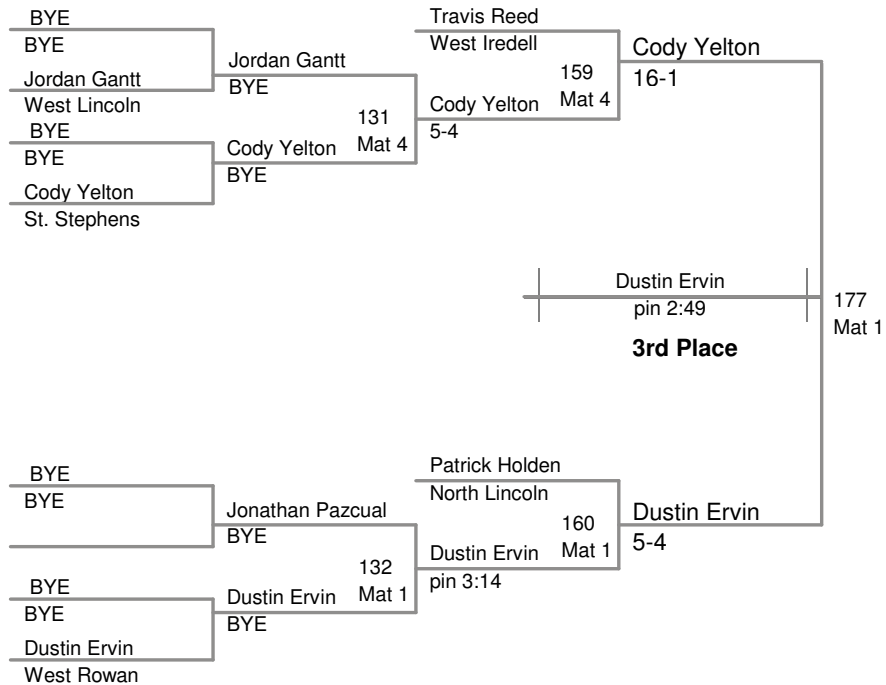

138 Lbs

Indian Classic 2012

Varsity

160 Lbs

Indian Classic 2012
Varsity

170 Lbs

Indian Classic 2012
Varsity

182 Lbs