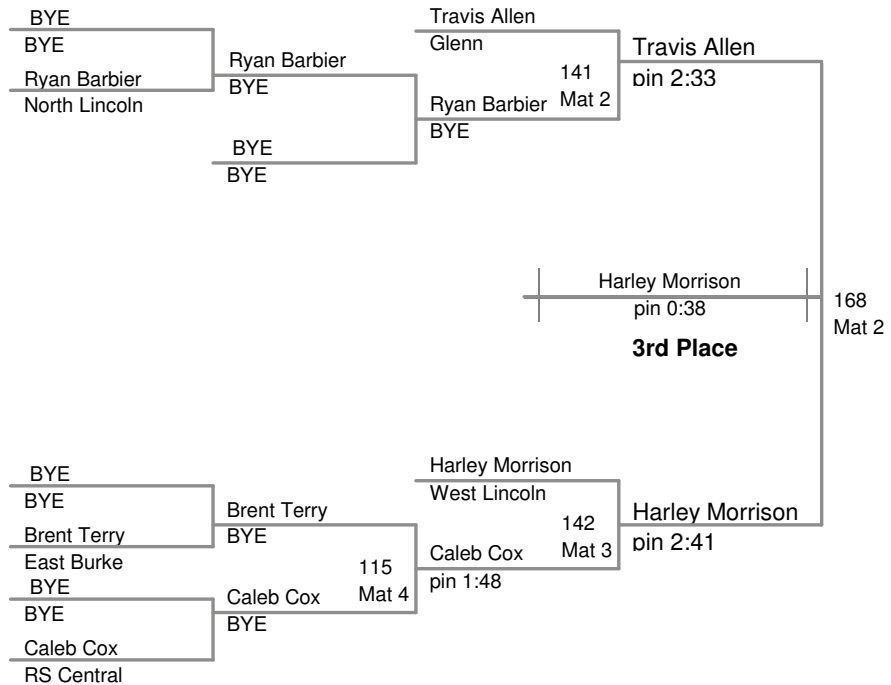

Indian Classic 2012
Varsity

106 Lbs

113 Lbs

120 Lbs

Indian Classic 2012
Varsity

126 Lbs

132 Lbs

Indian Classic 2012
Varsity

138 Lbs

Indian Classic 2012

Varsity

160 Lbs

Indian Classic 2012
Varsity

170 Lbs

Indian Classic 2012
Varsity

182 Lbs