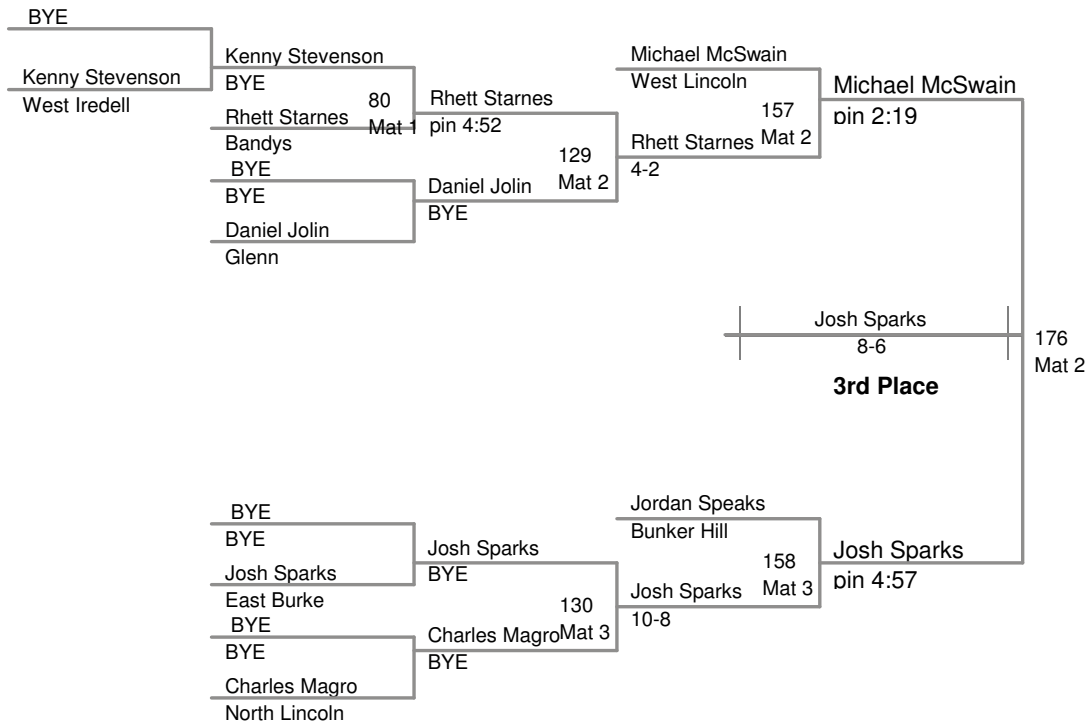

138 Lbs

Indian Classic 2012

Varsity

160 Lbs

Indian Classic 2012
Varsity

170 Lbs

Indian Classic 2012
Varsity

182 Lbs