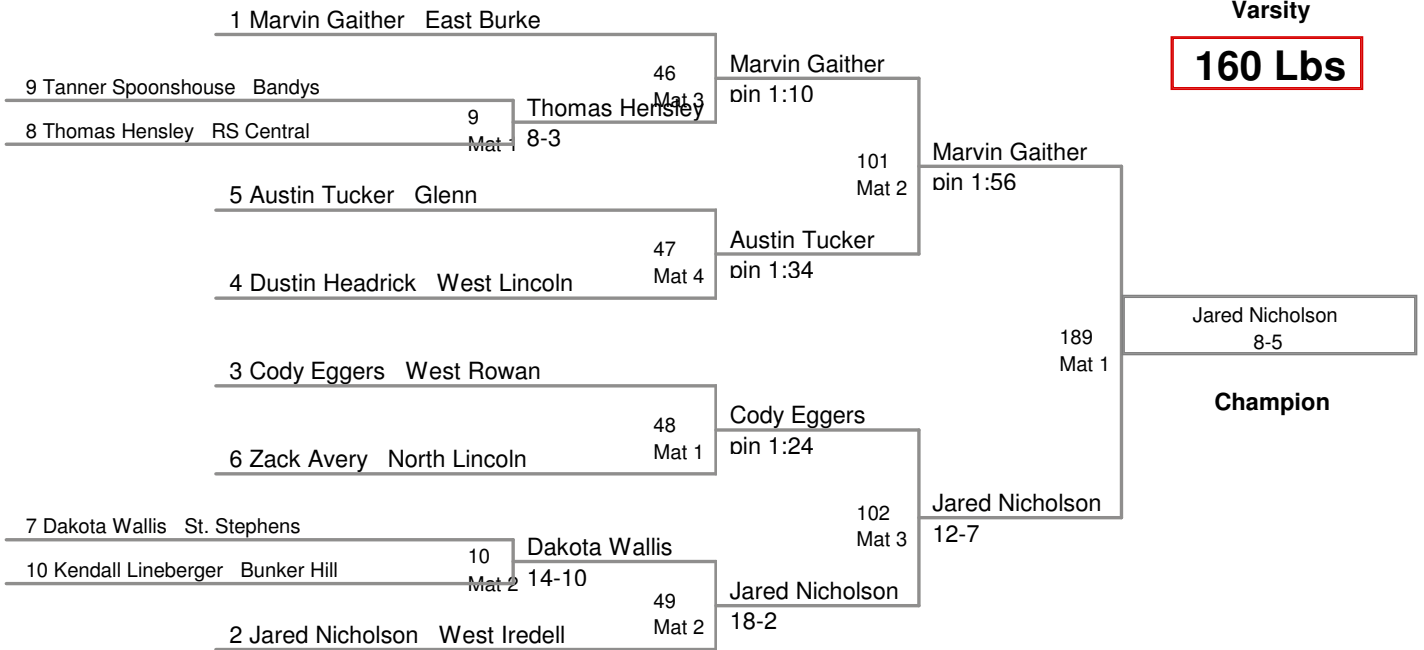

Indian Classic 2012
Varsity

106 Lbs

113 Lbs

120 Lbs

Indian Classic 2012
Varsity

126 Lbs

132 Lbs

Indian Classic 2012
Varsity

138 Lbs

Indian Classic 2012

Varsity

160 Lbs

Indian Classic 2012
Varsity

170 Lbs

Indian Classic 2012
Varsity

182 Lbs