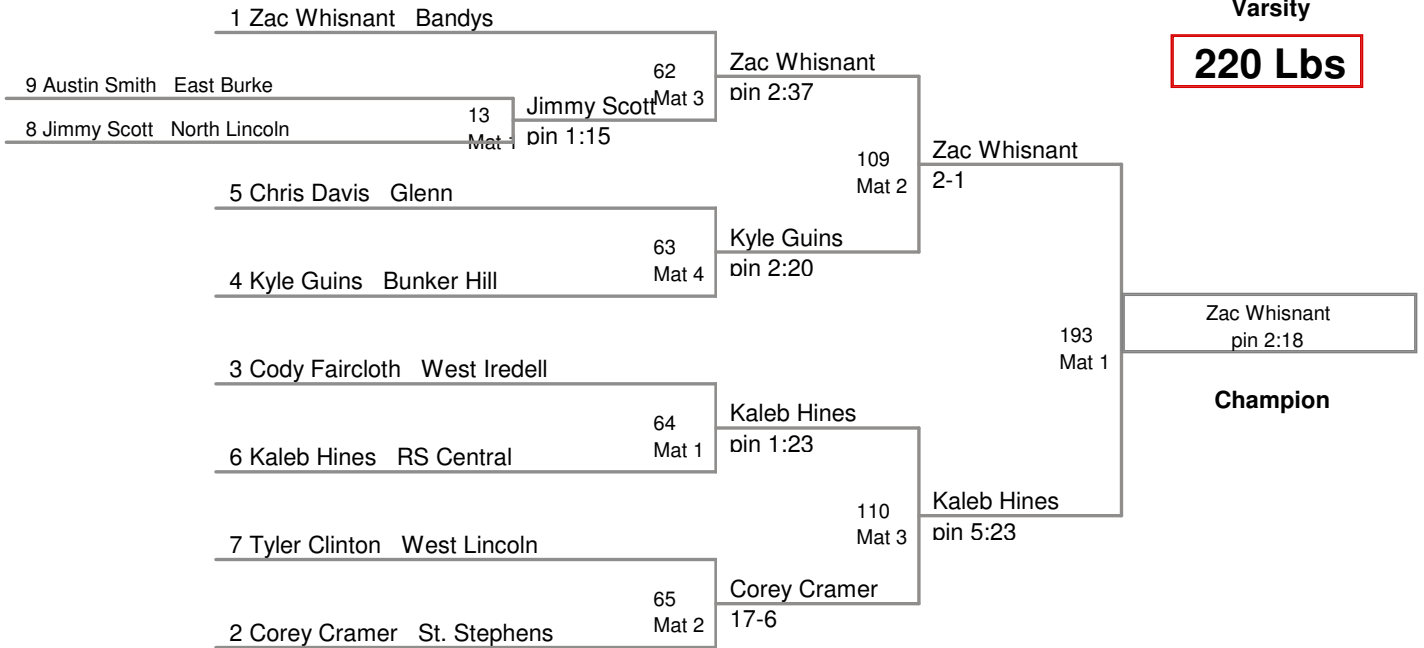

Indian Classic 2012
Varsity

220 Lbs