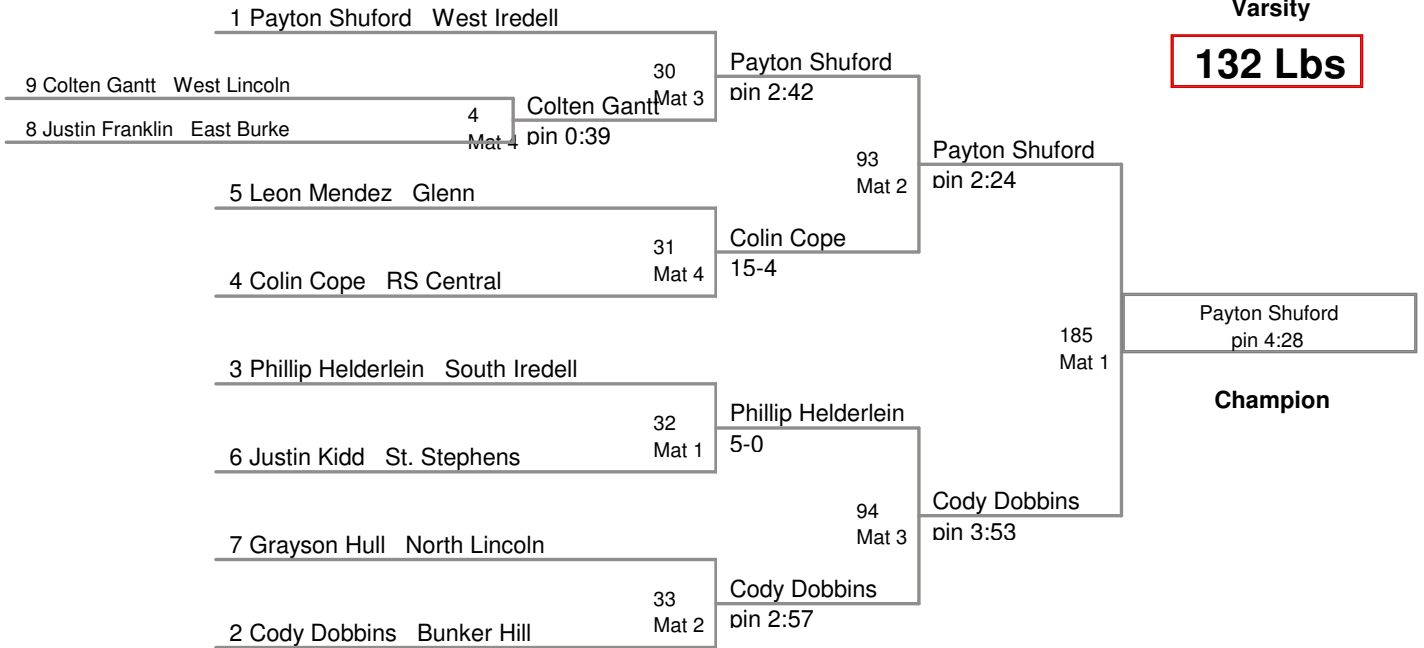

Indian Classic 2012
Varsity

106 Lbs

113 Lbs

120 Lbs

Indian Classic 2012
Varsity

126 Lbs

132 Lbs

Indian Classic 2012
Varsity

138 Lbs

Indian Classic 2012

Varsity

160 Lbs

Indian Classic 2012
Varsity

170 Lbs

Indian Classic 2012
Varsity

182 Lbs