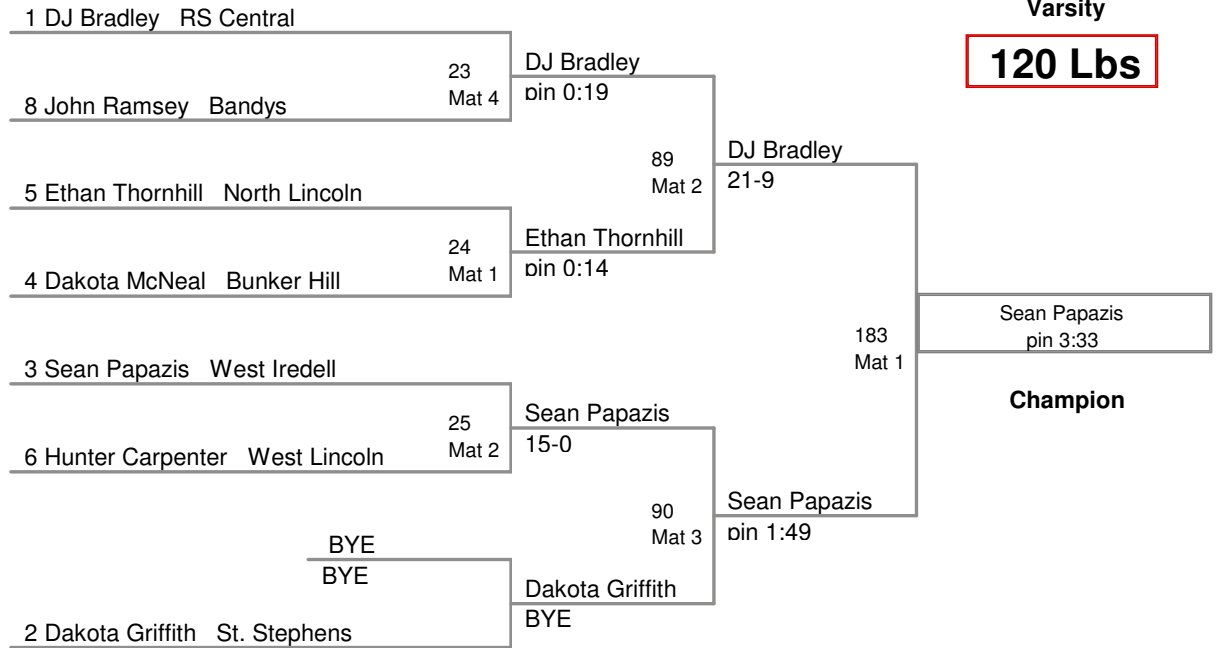

Indian Classic 2012
Varsity

106 Lbs

113 Lbs

120 Lbs

Indian Classic 2012
Varsity

126 Lbs

132 Lbs

Indian Classic 2012
Varsity

138 Lbs

Indian Classic 2012

Varsity

160 Lbs

Indian Classic 2012
Varsity

170 Lbs

Indian Classic 2012
Varsity

182 Lbs