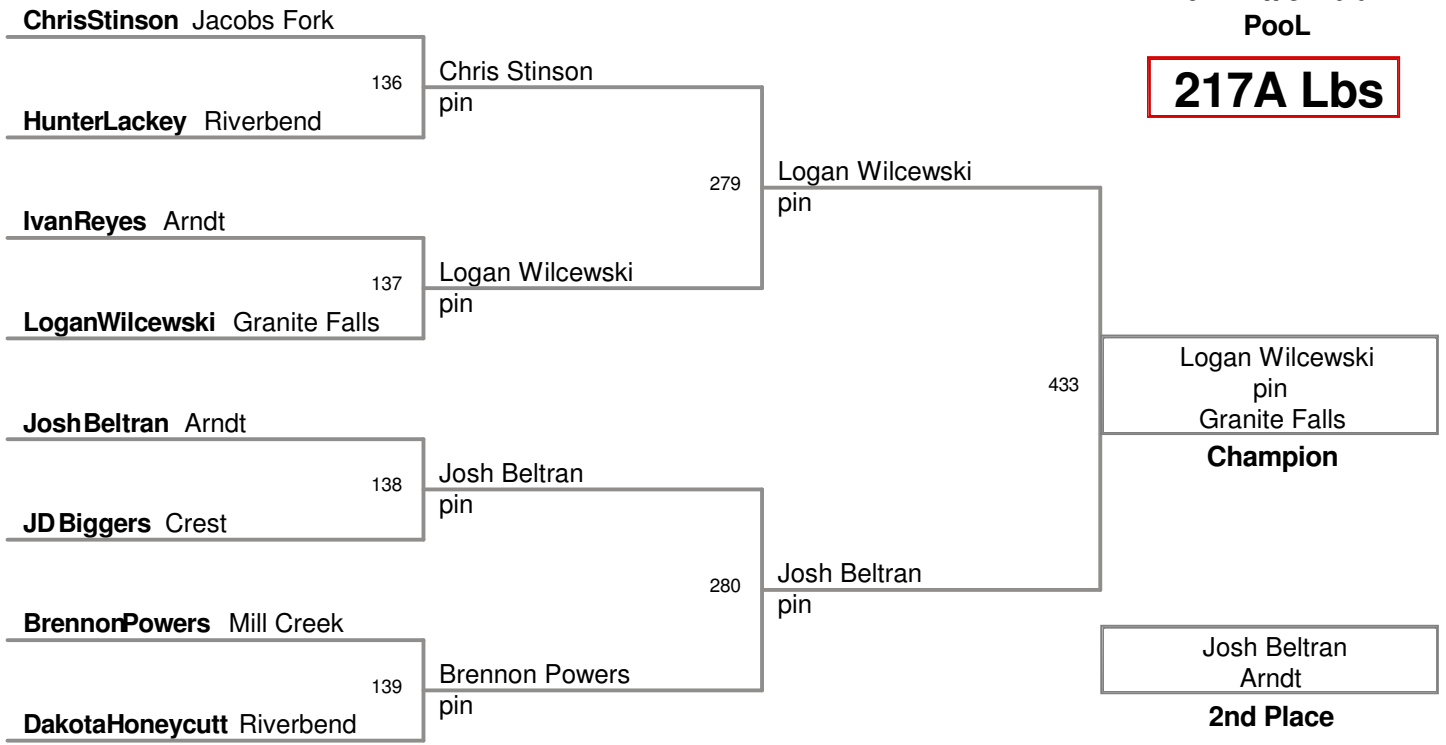

2012 Little Indian
Pool

162A Lbs

2012 Little Indian
Pool

162B Lbs

2012 Little Indian
Pool

173A Lbs

2012 Little Indian
Pool

173B Lbs

2012 Little Indian
Pool

191A Lbs

2012 Little Indian
Pool

191B Lbs

2012 Little Indian
Pool

191C Lbs

2012 Little Indian
Pool

217A Lbs

2012 Little Indian
Pool

217B Lbs

2012 Little Indian
Pool

252A Lbs

2012 Little Indian
Pool

252B Lbs

2012 Little Indian
Pool

252P Lbs