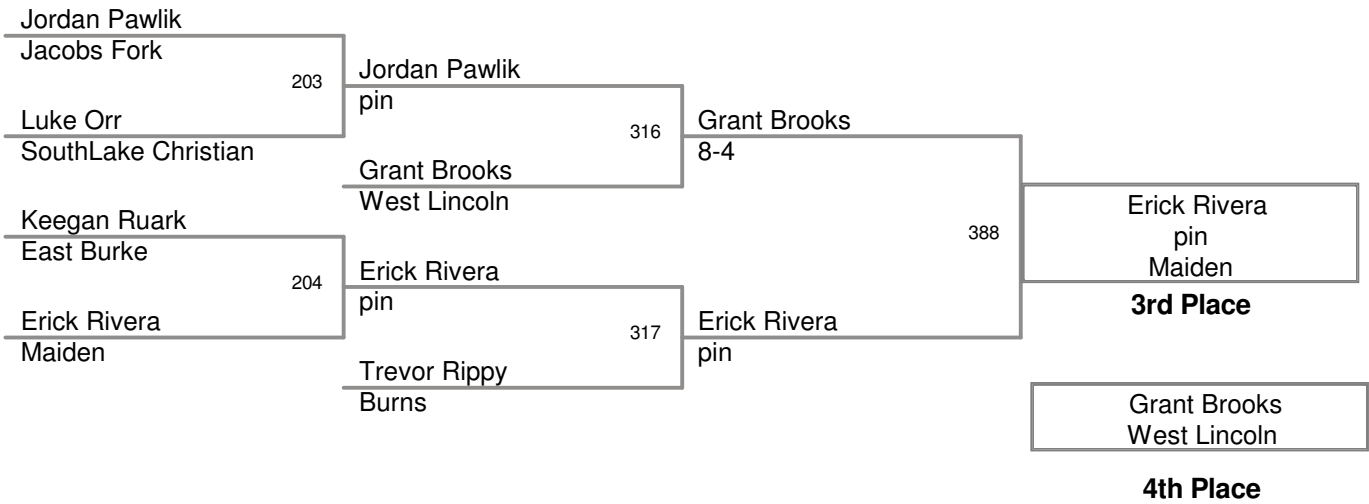

2012 Little Indian
Pool

121A Lbs