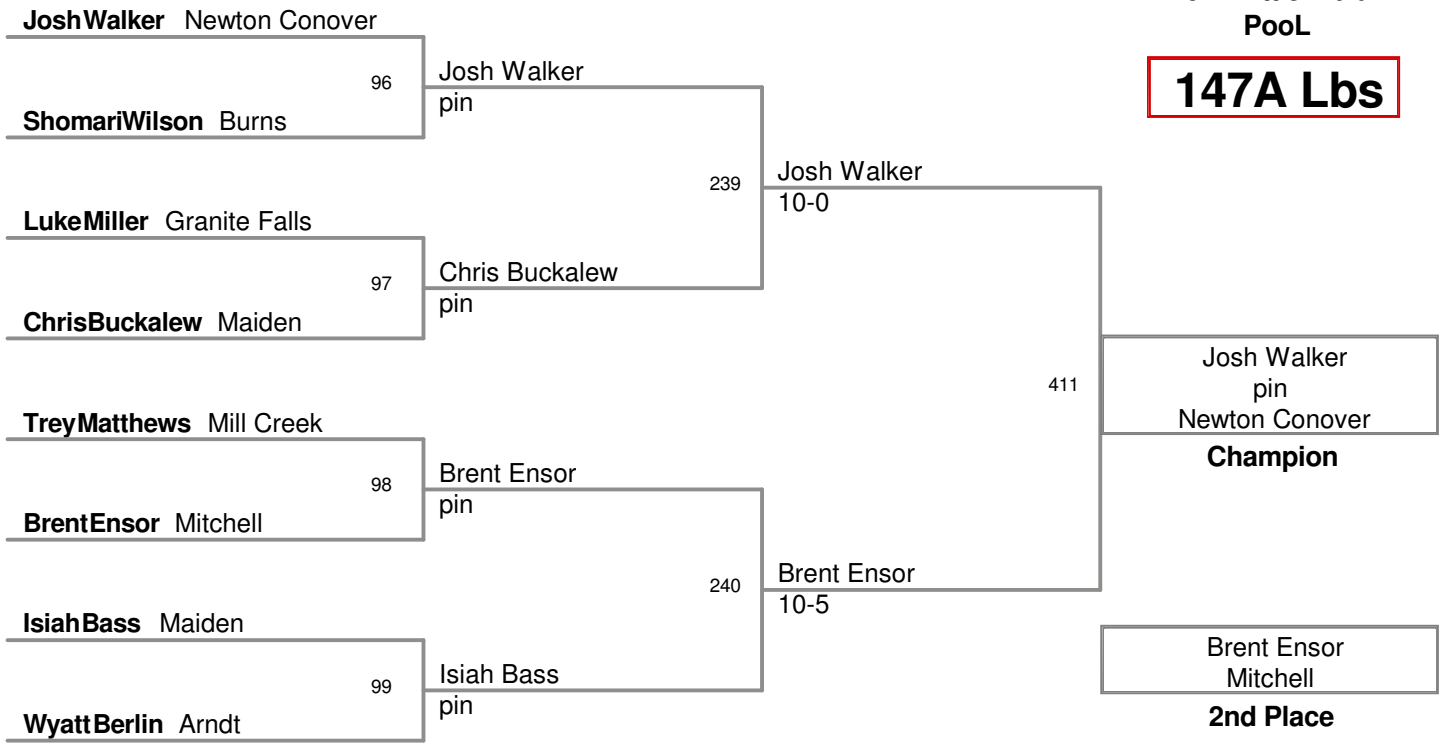

2012 Little Indian
Pool

137A Lbs

2012 Little Indian
Pool

137B Lbs

2012 Little Indian
Pool

142A Lbs

2012 Little Indian
Pool

142B Lbs

2012 Little Indian
Pool

147A Lbs

2012 Little Indian
Pool

147B Lbs

2012 Little Indian
Pool

154A Lbs

2012 Little Indian
Pool

154B Lbs