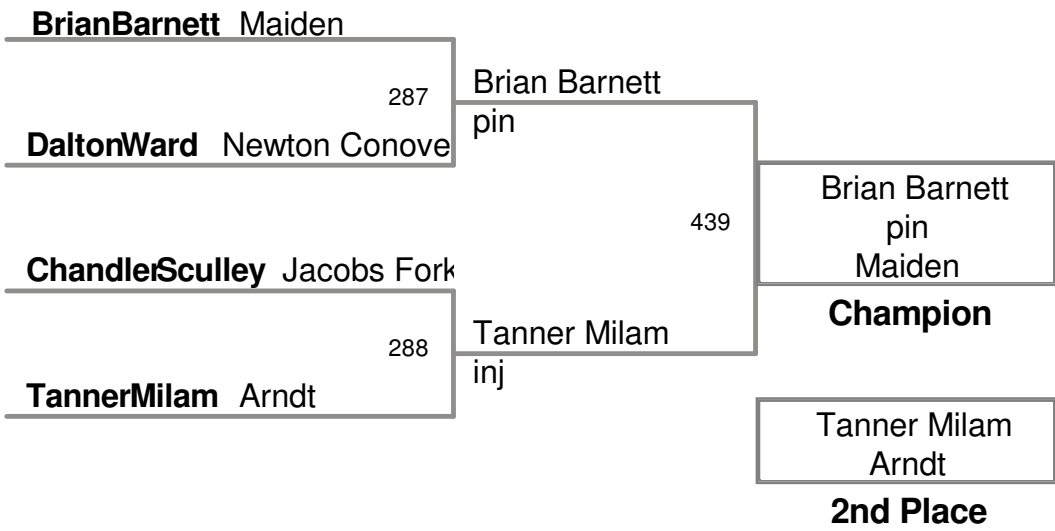

2012 Little Indian
Pool

191A Lbs

2012 Little Indian
Pool

191B Lbs

2012 Little Indian
Pool

191C Lbs

2012 Little Indian
Pool

217A Lbs

2012 Little Indian
Pool

217B Lbs

2012 Little Indian
Pool

252A Lbs

2012 Little Indian
Pool

252B Lbs

2012 Little Indian
Pool

252P Lbs

TravisPack Riverbend	
13	Travis Pack
JessiePettigrew Mill Creek	pin

AustinWomack Mill Creek	
142	Travis Pack
TravisPack Riverbend	pin

JessiePettigrew Mill Creek	
289	Austin Womack
AustinWomack Mill Creek	pin