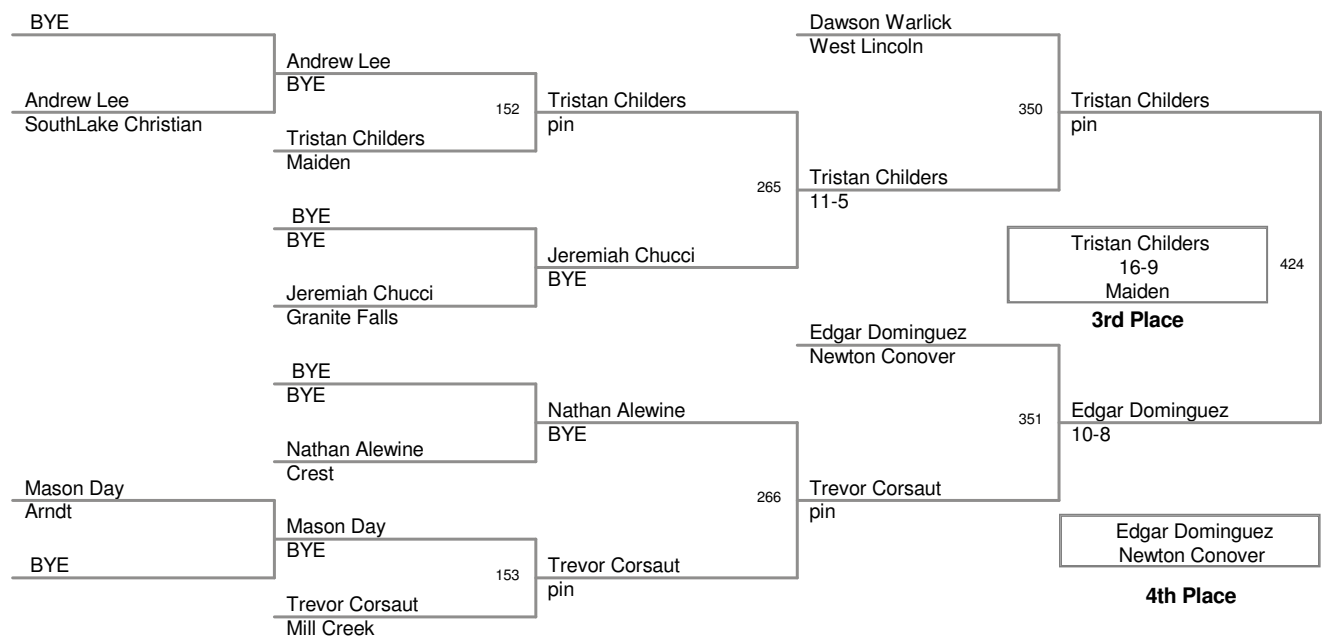

2012 Little Indian
Pool

162A Lbs

2012 Little Indian
Pool

162B Lbs

2012 Little Indian
Pool

173A Lbs

2012 Little Indian
Pool

173B Lbs