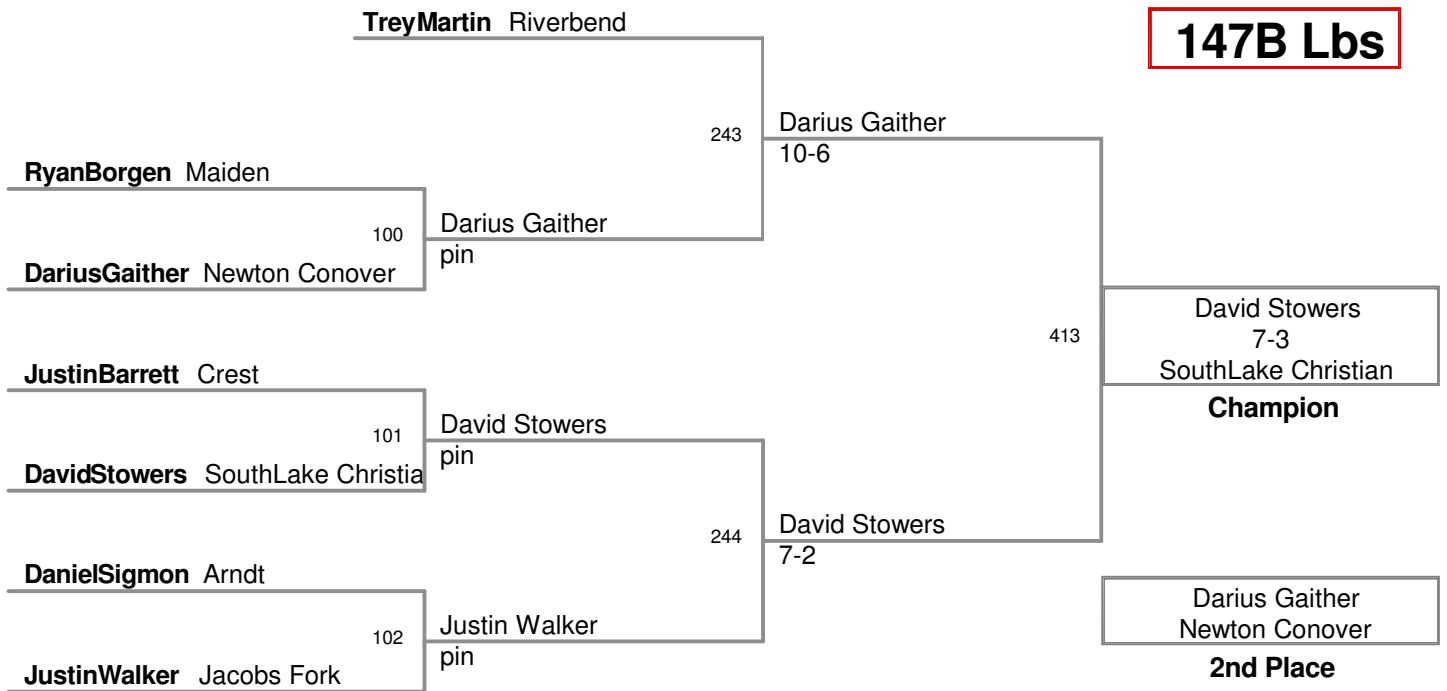

2012 Little Indian
Pool

137A Lbs

2012 Little Indian
Pool

137B Lbs

2012 Little Indian
Pool

142A Lbs

2012 Little Indian
Pool

142B Lbs

2012 Little Indian
Pool

147A Lbs

2012 Little Indian
Pool

147B Lbs

2012 Little Indian
Pool

154A Lbs

2012 Little Indian
Pool

154B Lbs