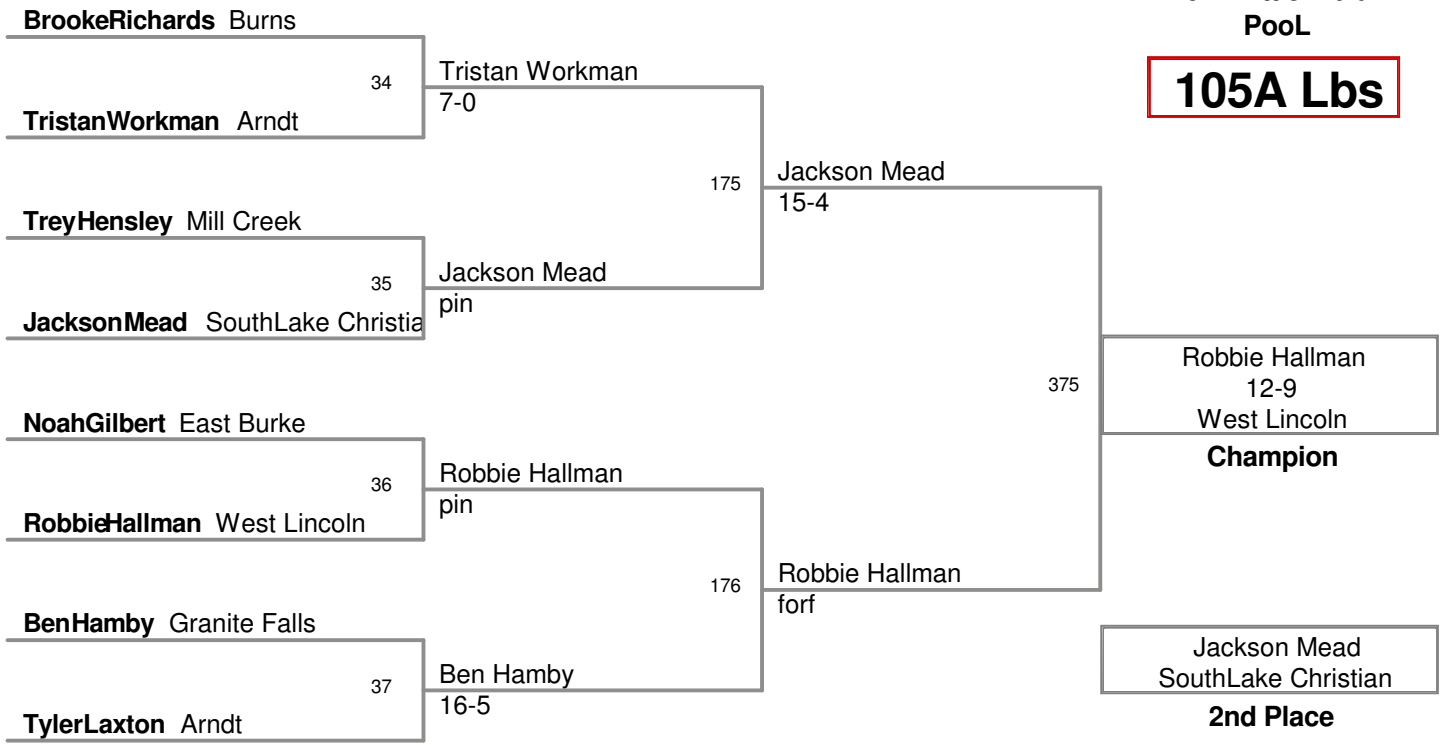

2012 Little Indian
Pool

095B Lbs

2012 Little Indian
Pool

095C Lbs

2012 Little Indian
Pool

105A Lbs

2012 Little Indian
Pool

105B Lbs