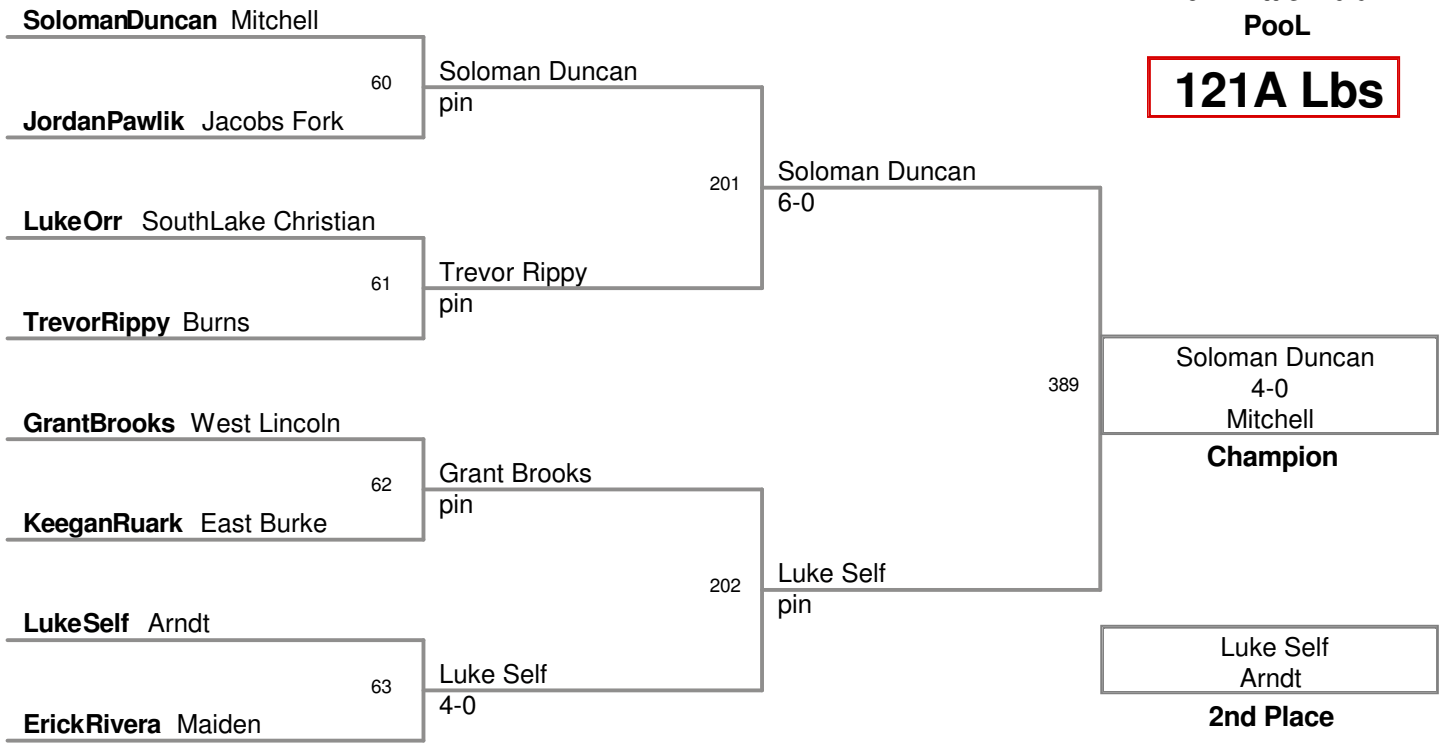

2012 Little Indian
Pool

121A Lbs