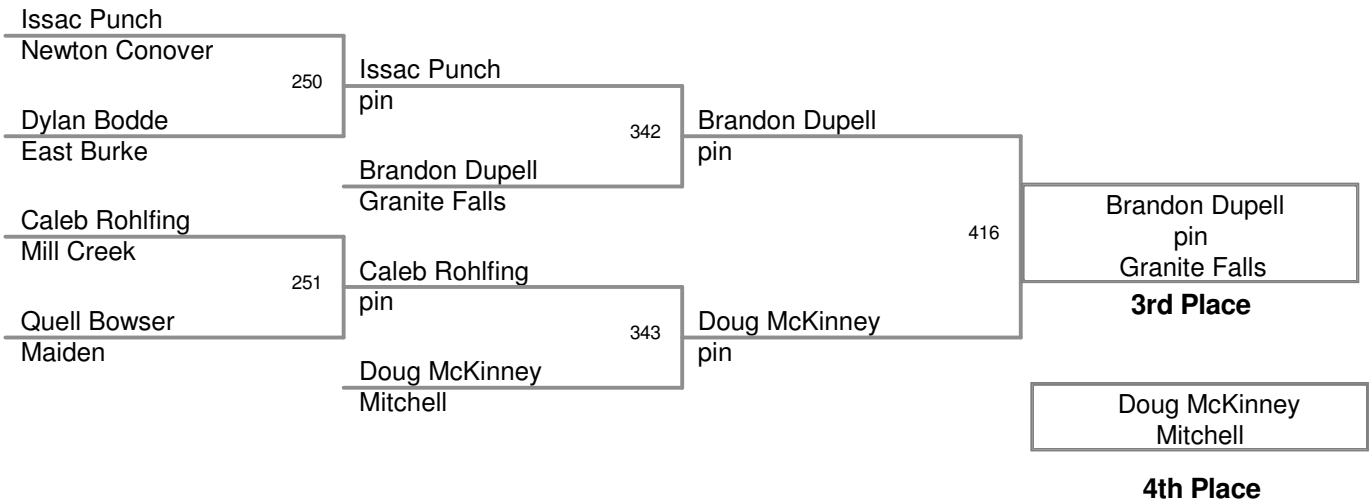

2012 Little Indian
Pool

147A Lbs

2012 Little Indian
Pool

147B Lbs

2012 Little Indian
Pool

154A Lbs

2012 Little Indian
Pool

154B Lbs