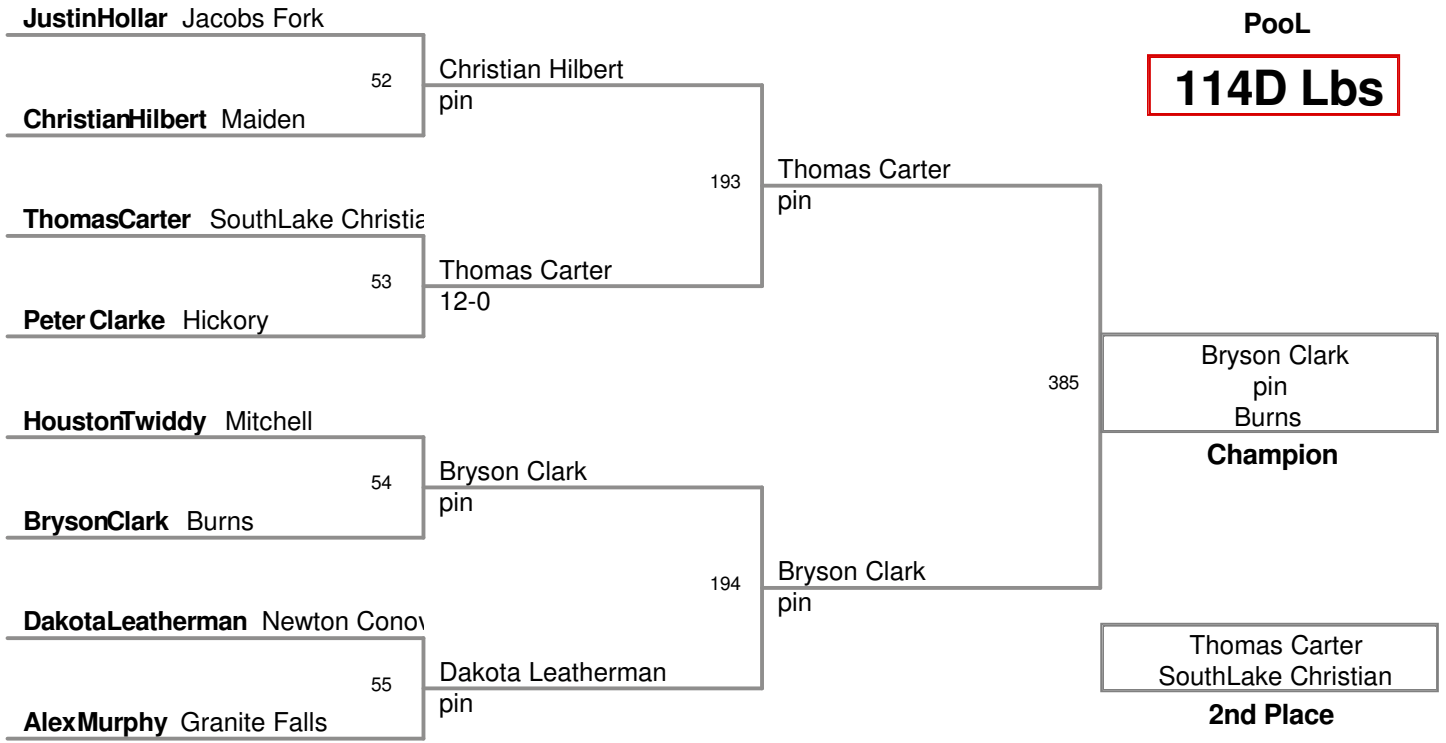

2012 Little Indian
Pool

105C Lbs

2012 Little Indian
Pool

114B Lbs

2012 Little Indian
Pool

114C Lbs

2012 Little Indian
Pool

114D Lbs

2012 Little Indian
Pool

114A Lbs

2012 Little Indian
Pool

121A Lbs

2012 Little Indian
Pool

121B Lbs

2012 Little Indian
Pool

121C Lbs