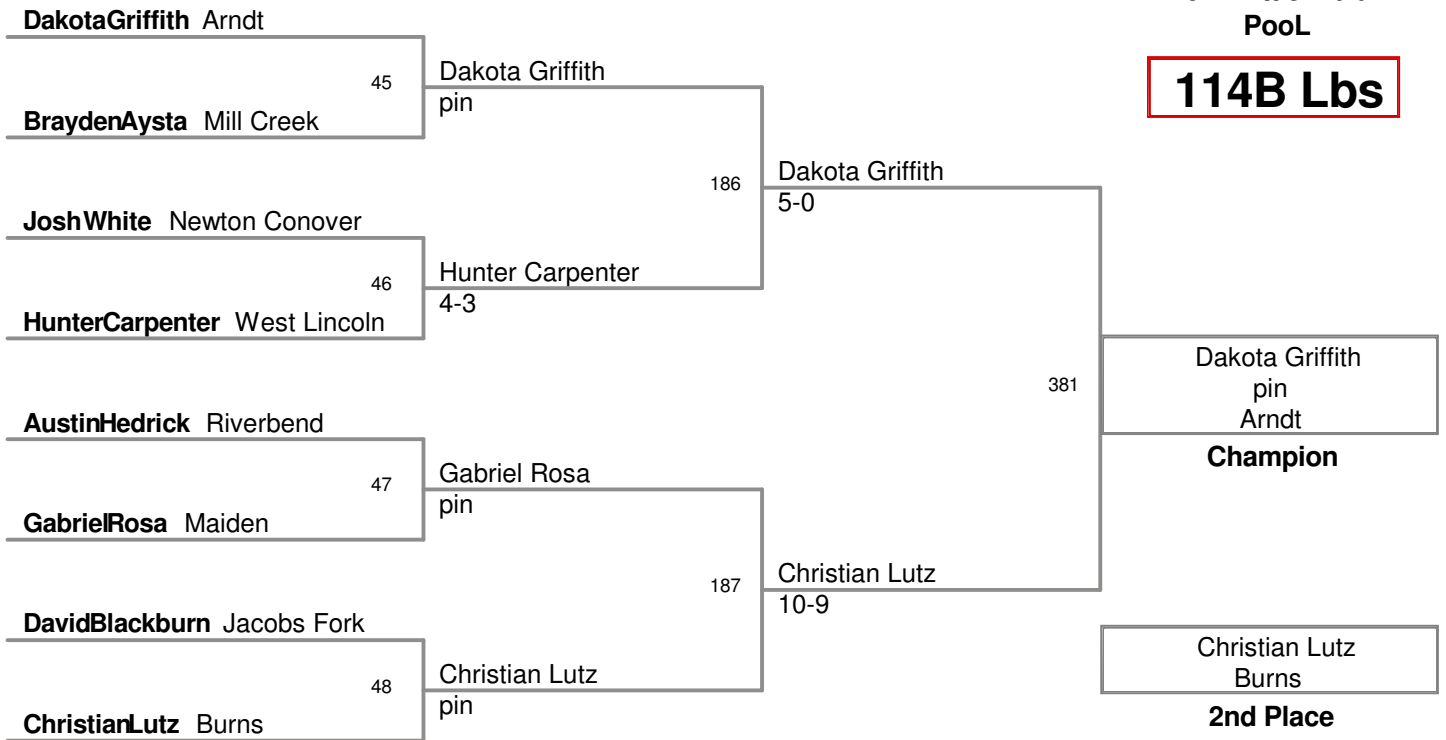

2012 Little Indian
Pool

095B Lbs

2012 Little Indian
Pool

095C Lbs

2012 Little Indian
Pool

105A Lbs

2012 Little Indian
Pool

105B Lbs

2012 Little Indian
Pool

105C Lbs

2012 Little Indian
Pool

114B Lbs

2012 Little Indian
Pool

114C Lbs

2012 Little Indian
Pool

114D Lbs