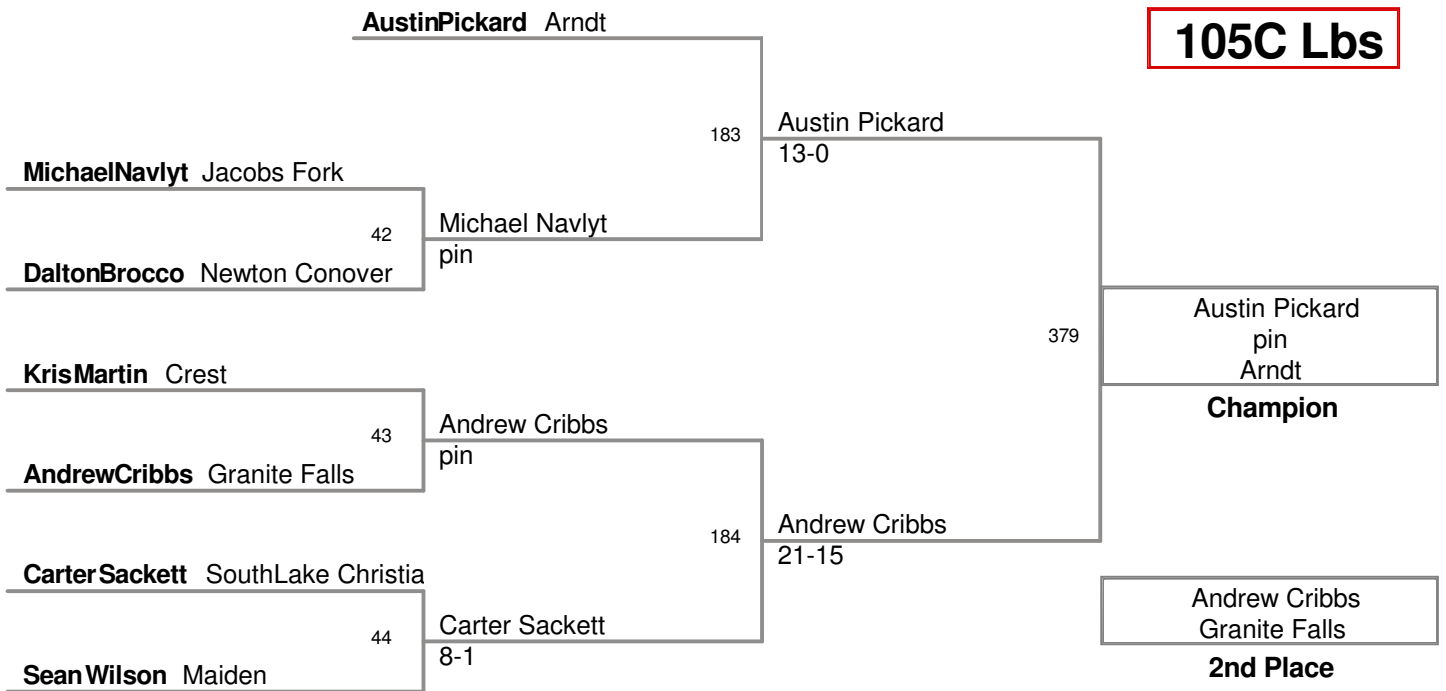

2012 Little Indian
Pool

095B Lbs

2012 Little Indian
Pool

095C Lbs

2012 Little Indian
Pool

105A Lbs

2012 Little Indian
Pool

105B Lbs

2012 Little Indian
Pool

105C Lbs

2012 Little Indian
Pool

114B Lbs

2012 Little Indian
Pool

114C Lbs

2012 Little Indian
Pool

114D Lbs