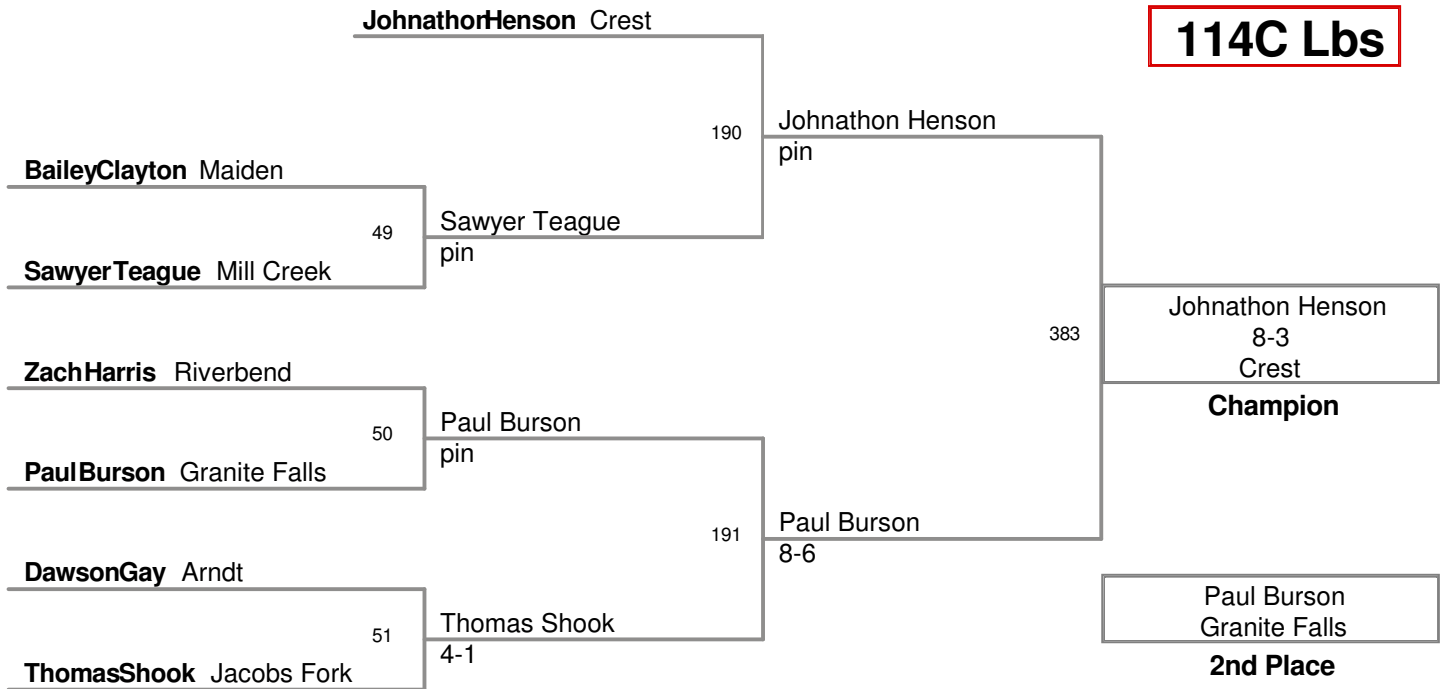

2012 Little Indian
Pool

105C Lbs

2012 Little Indian
Pool

114B Lbs

2012 Little Indian
Pool

114C Lbs

2012 Little Indian
Pool

114D Lbs