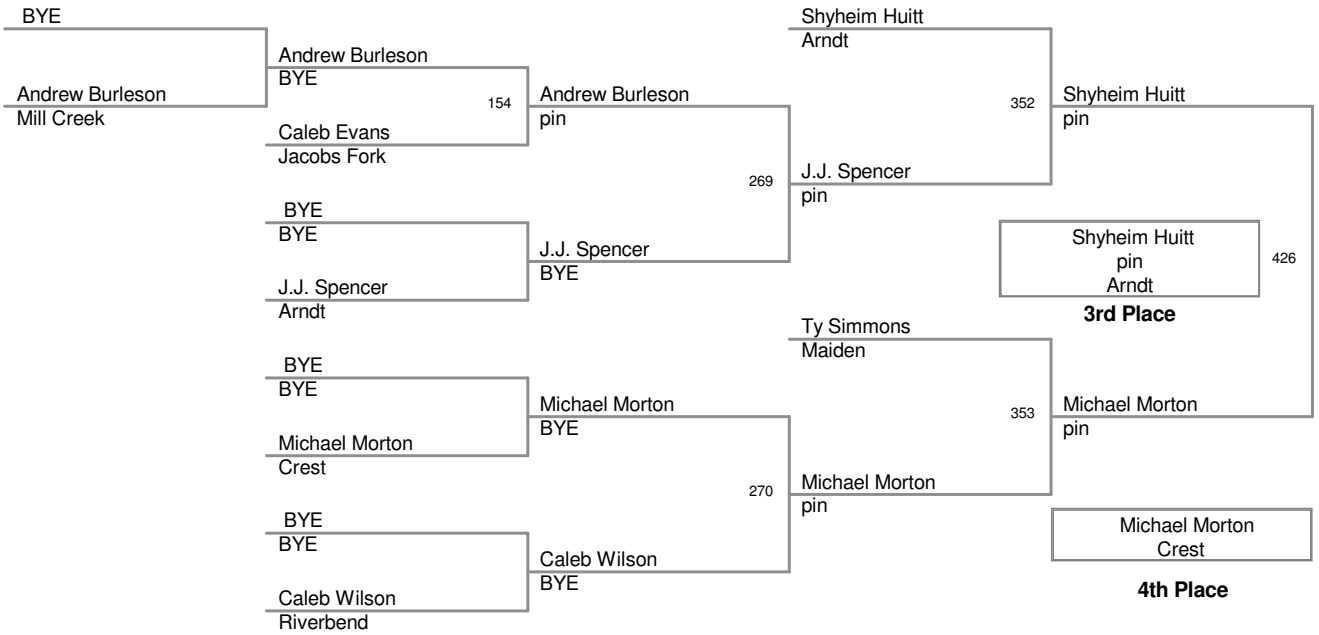

2012 Little Indian
Pool

162A Lbs

2012 Little Indian
Pool

162B Lbs

2012 Little Indian
Pool

173A Lbs

2012 Little Indian
Pool

173B Lbs

2012 Little Indian
Pool

191A Lbs

2012 Little Indian
Pool

191B Lbs

2012 Little Indian
Pool

191C Lbs

2012 Little Indian
Pool

217A Lbs