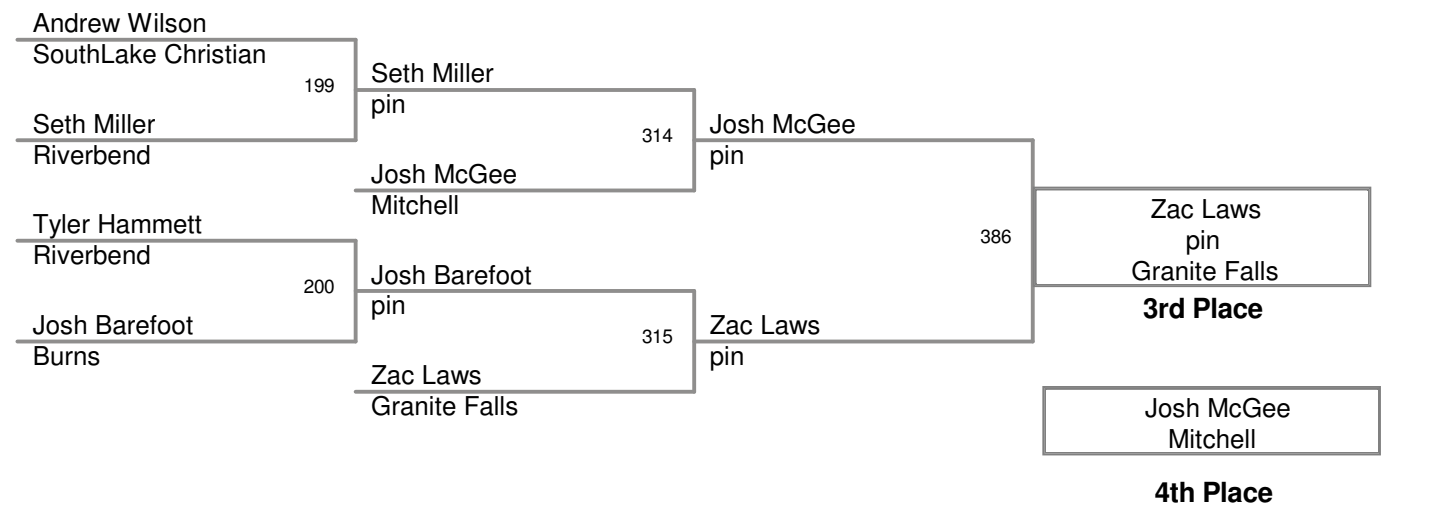

2012 Little Indian
Pool

114A Lbs