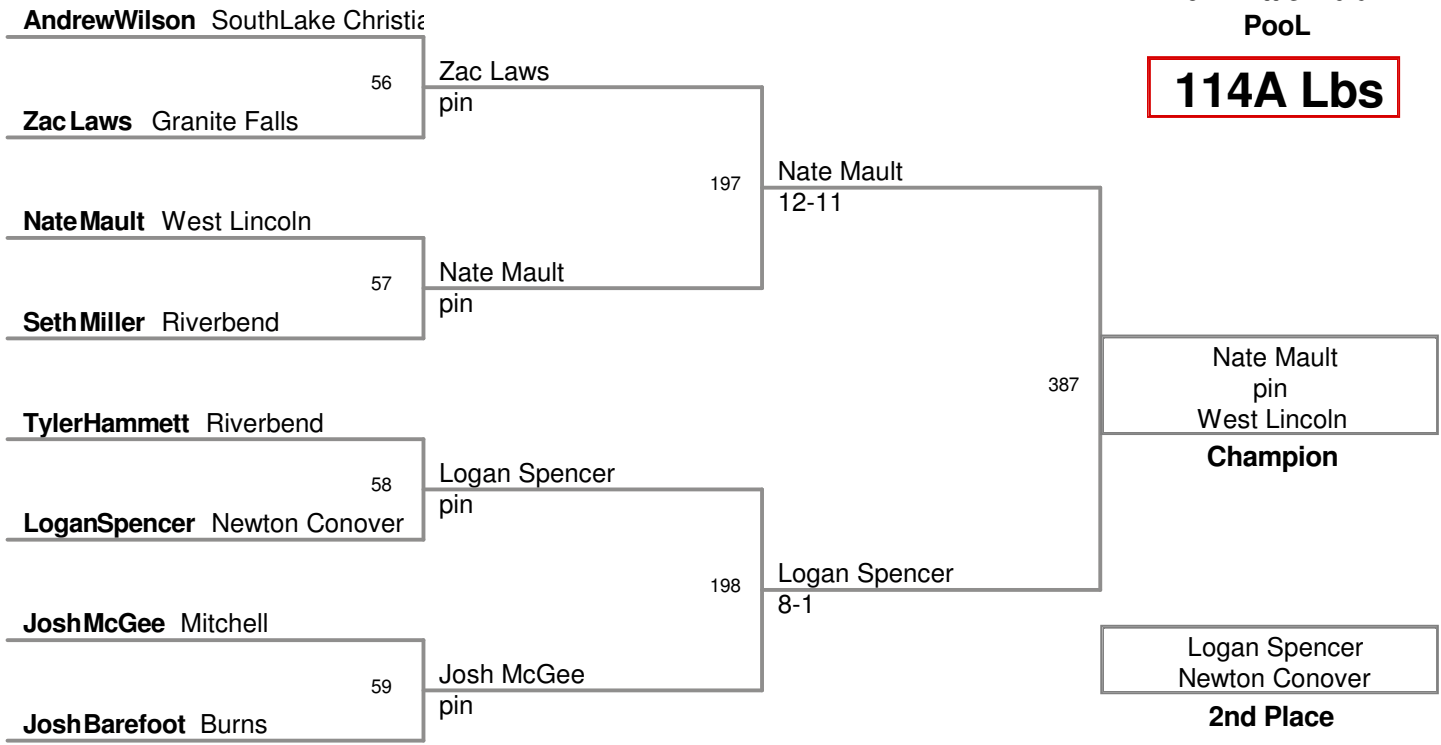

2012 Little Indian
Pool

105C Lbs

2012 Little Indian
Pool

114B Lbs

2012 Little Indian
Pool

114C Lbs

2012 Little Indian
Pool

114D Lbs

2012 Little Indian
Pool

114A Lbs

2012 Little Indian
Pool

121A Lbs

2012 Little Indian
Pool

121B Lbs

2012 Little Indian
Pool

121C Lbs