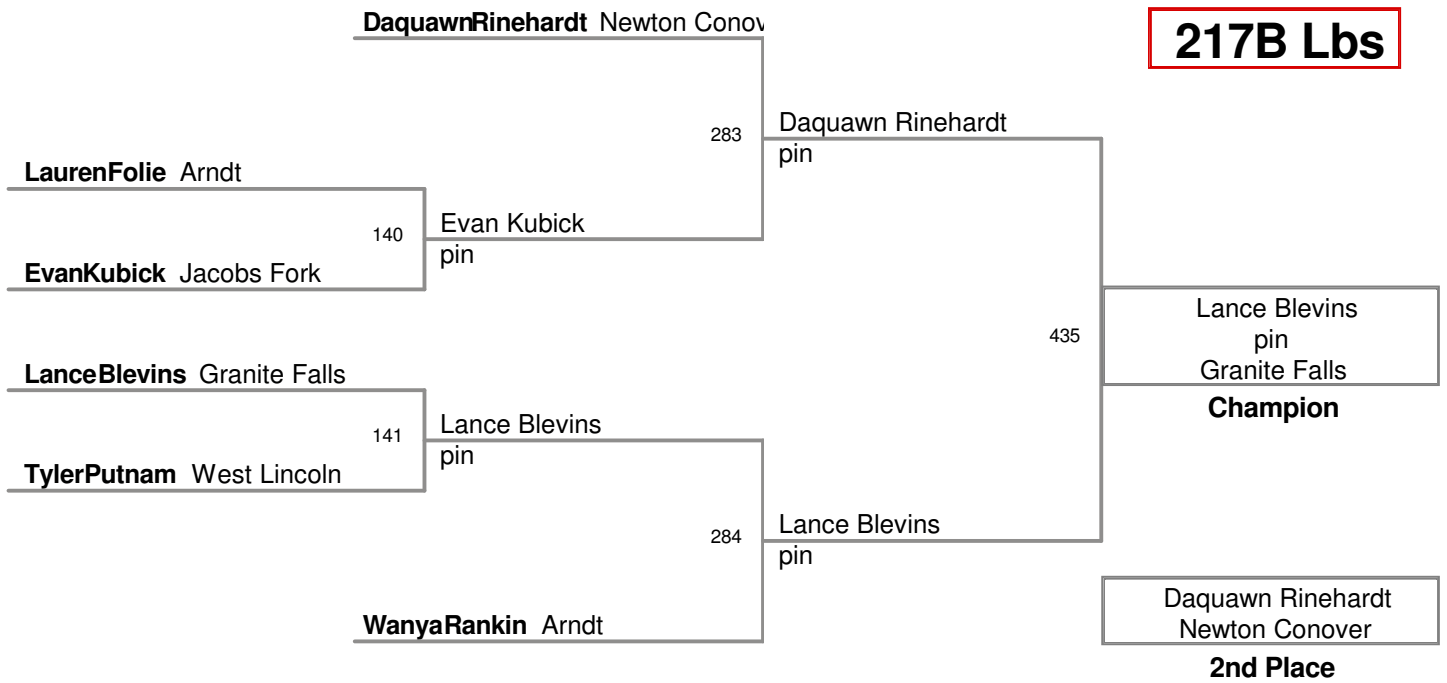

2012 Little Indian
Pool

217B Lbs