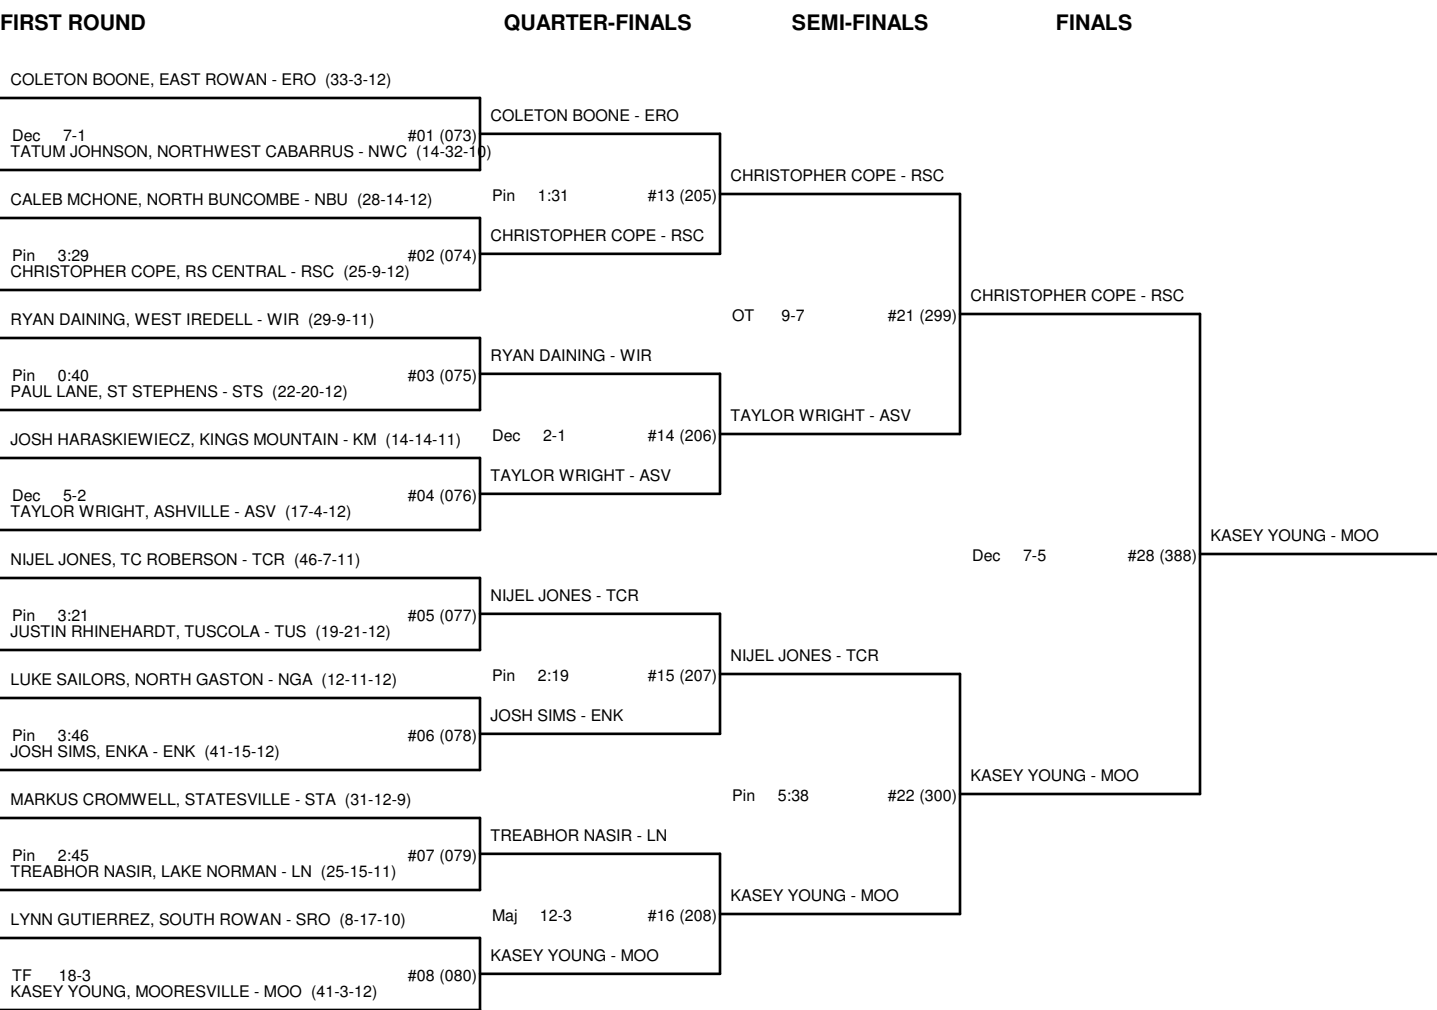

CHAMPIONSHIP BRACKET - 162 3A WEST REGIONAL 2009

CONSOLATION BRACKET - 162 3A WEST REGIONAL 2009