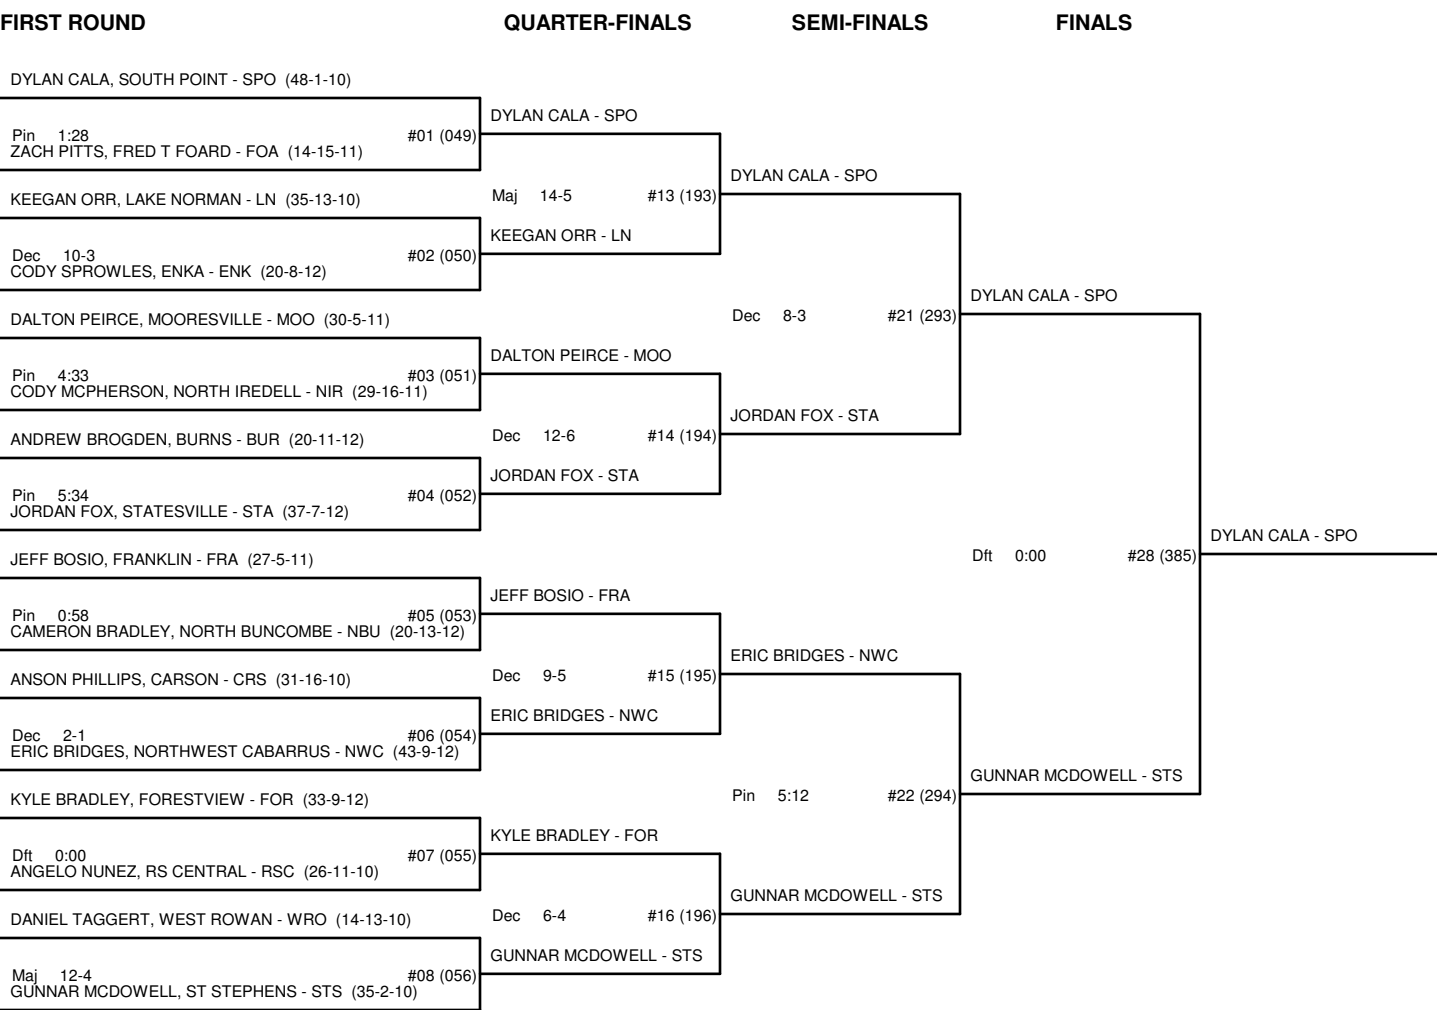

CHAMPIONSHIP BRACKET - 142 3A WEST REGIONAL 2009

CONSOLATION BRACKET - 142 3A WEST REGIONAL 2009