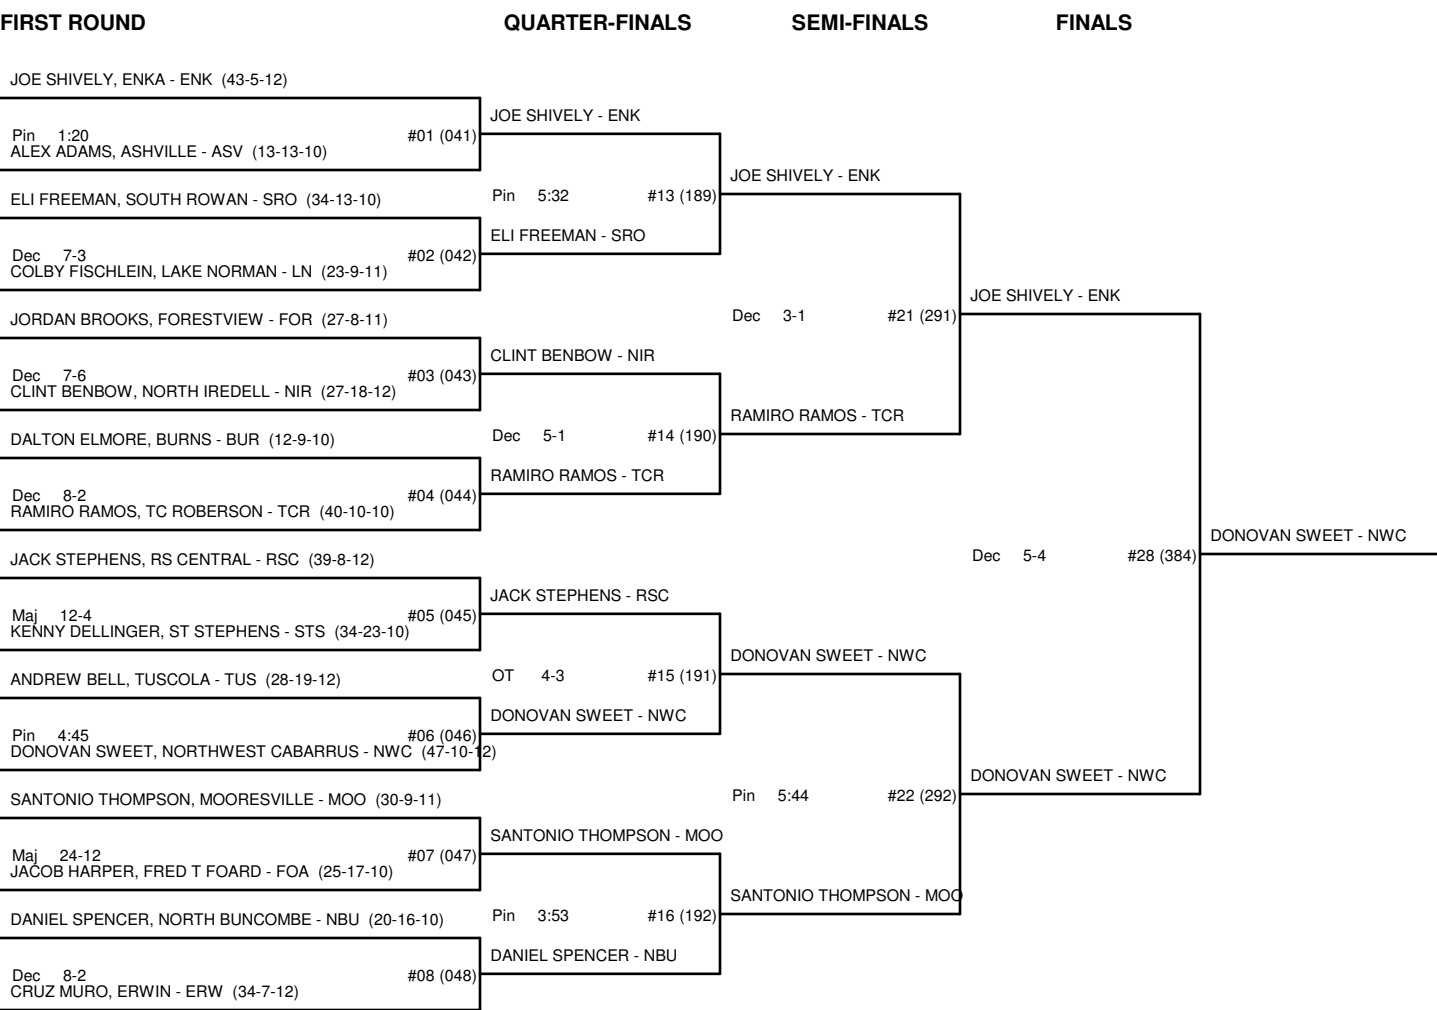

# CHAMPIONSHIP BRACKET - 137 3A WEST REGIONAL 2009