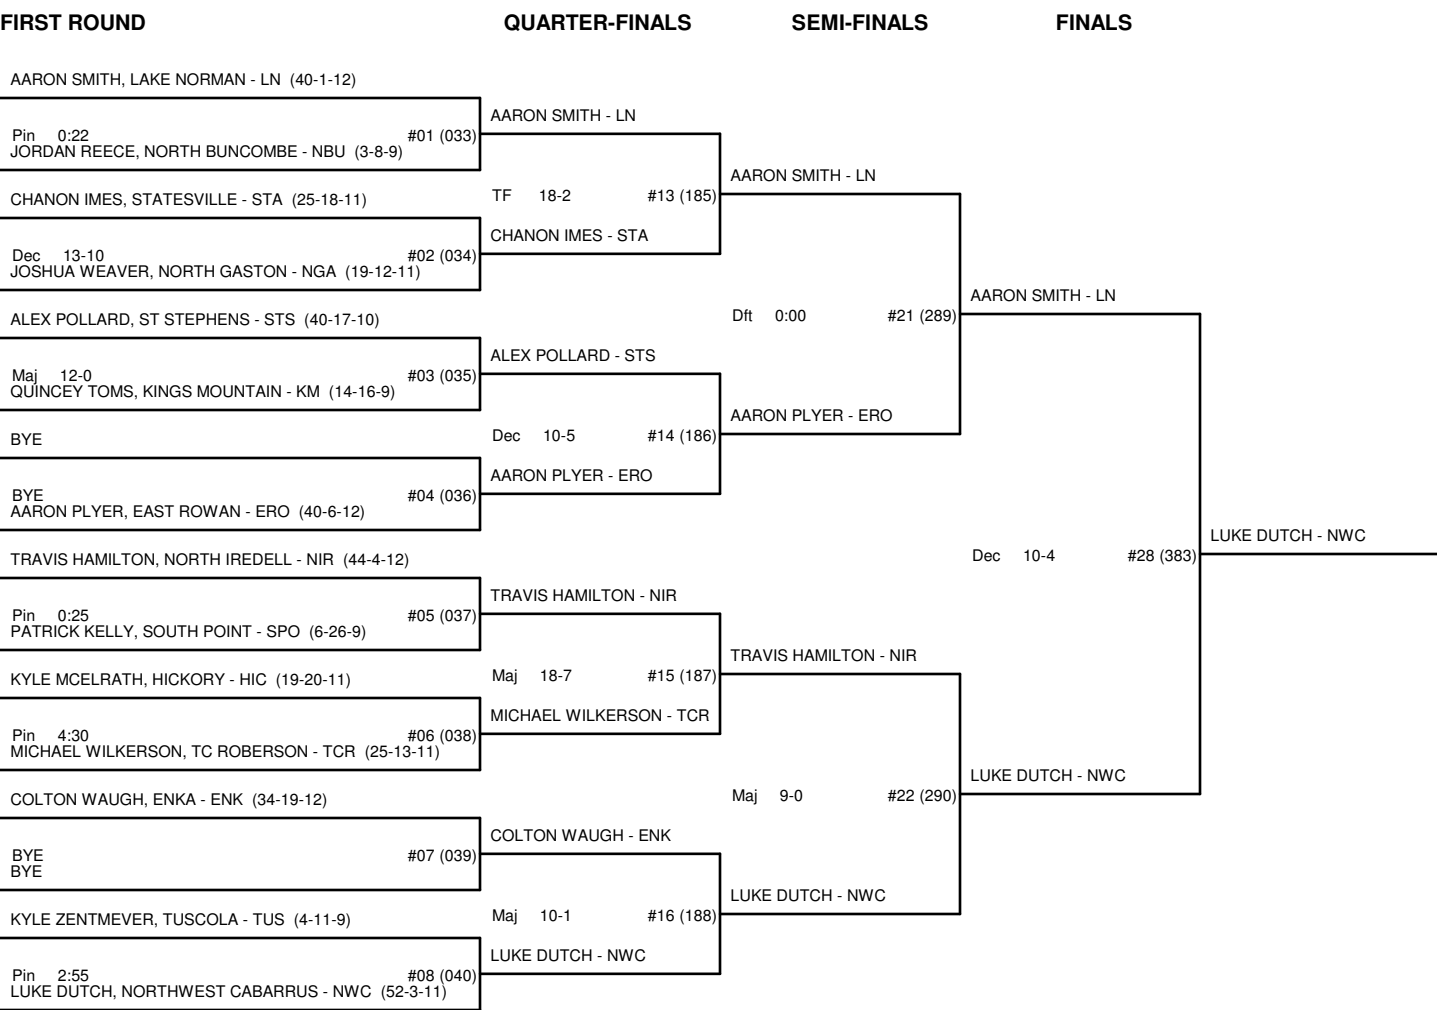

CHAMPIONSHIP BRACKET - 132 3A WEST REGIONAL 2009

CONSOLATION BRACKET - 132 3A WEST REGIONAL 2009