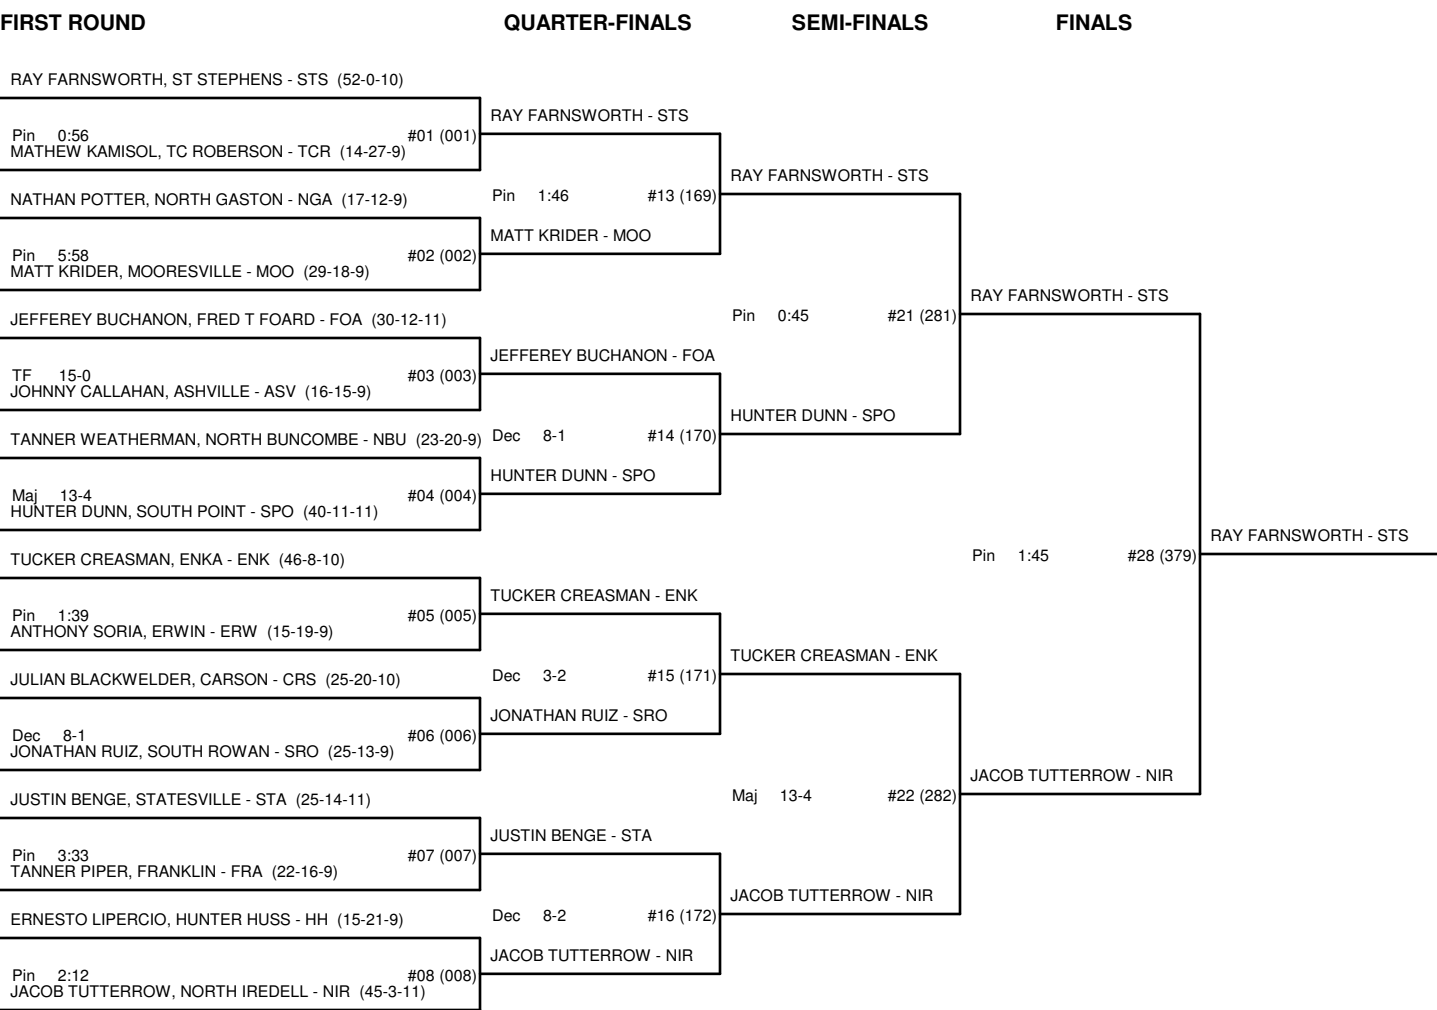

CHAMPSHIP BRACKET - 105 3A WEST REGIONAL 2009

CONSOLATION BRACKET - 105 3A WEST REGIONAL 2009