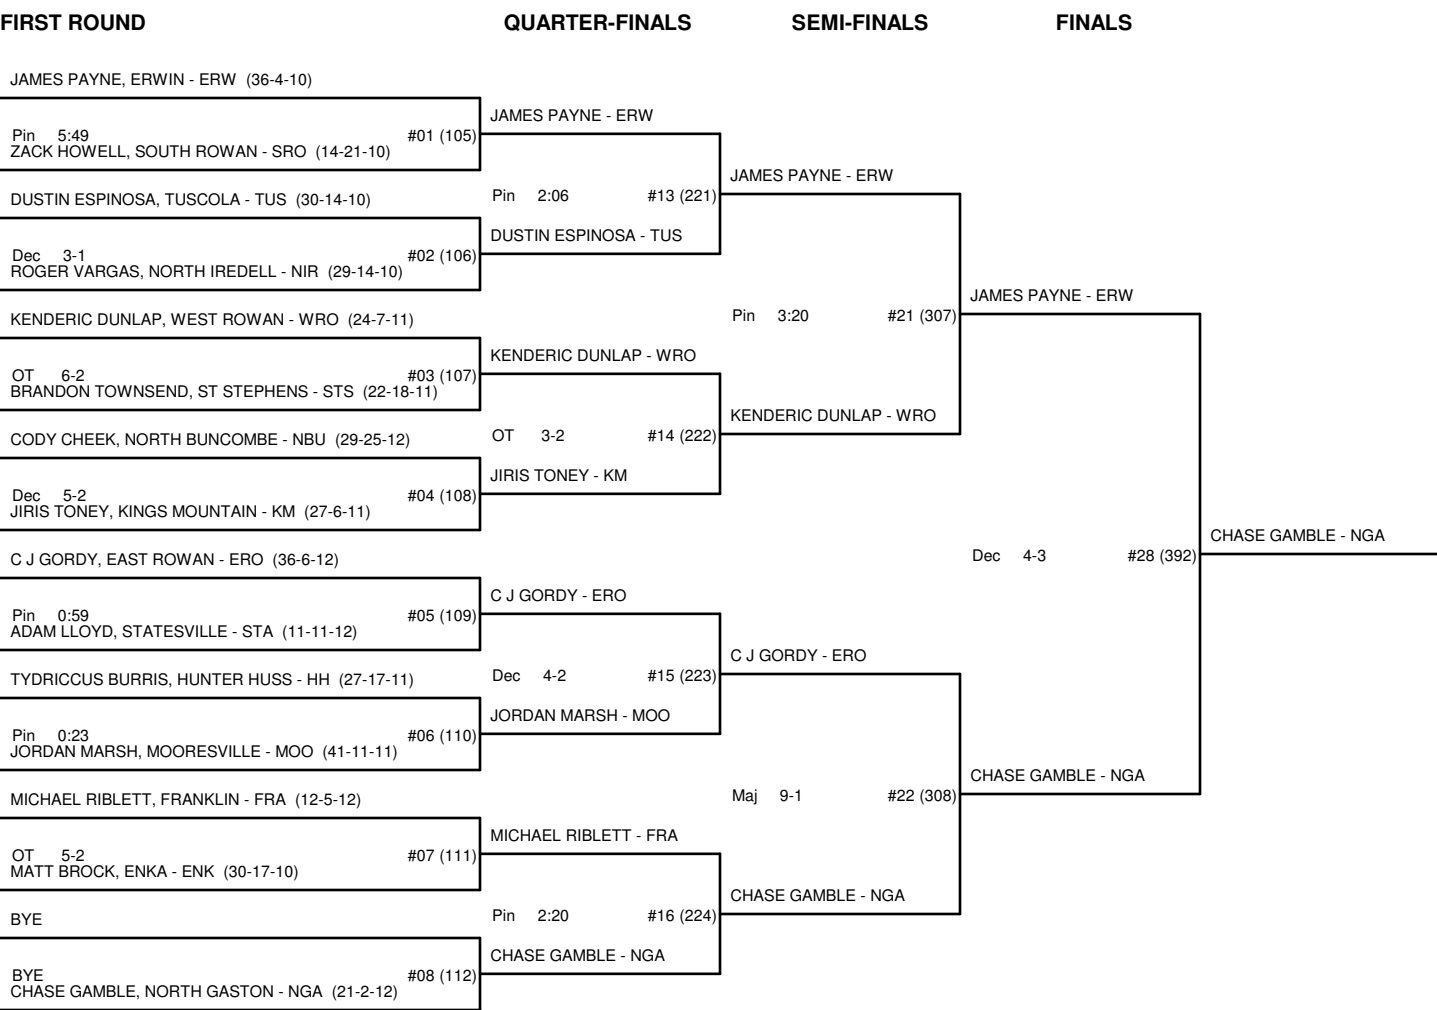

CHAMPIONSHIP BRACKET - 287 3A-WESTERN REGIONAL-2008

CONSOLATION BRACKET - 287 3A-WESTERN REGIONAL-2008