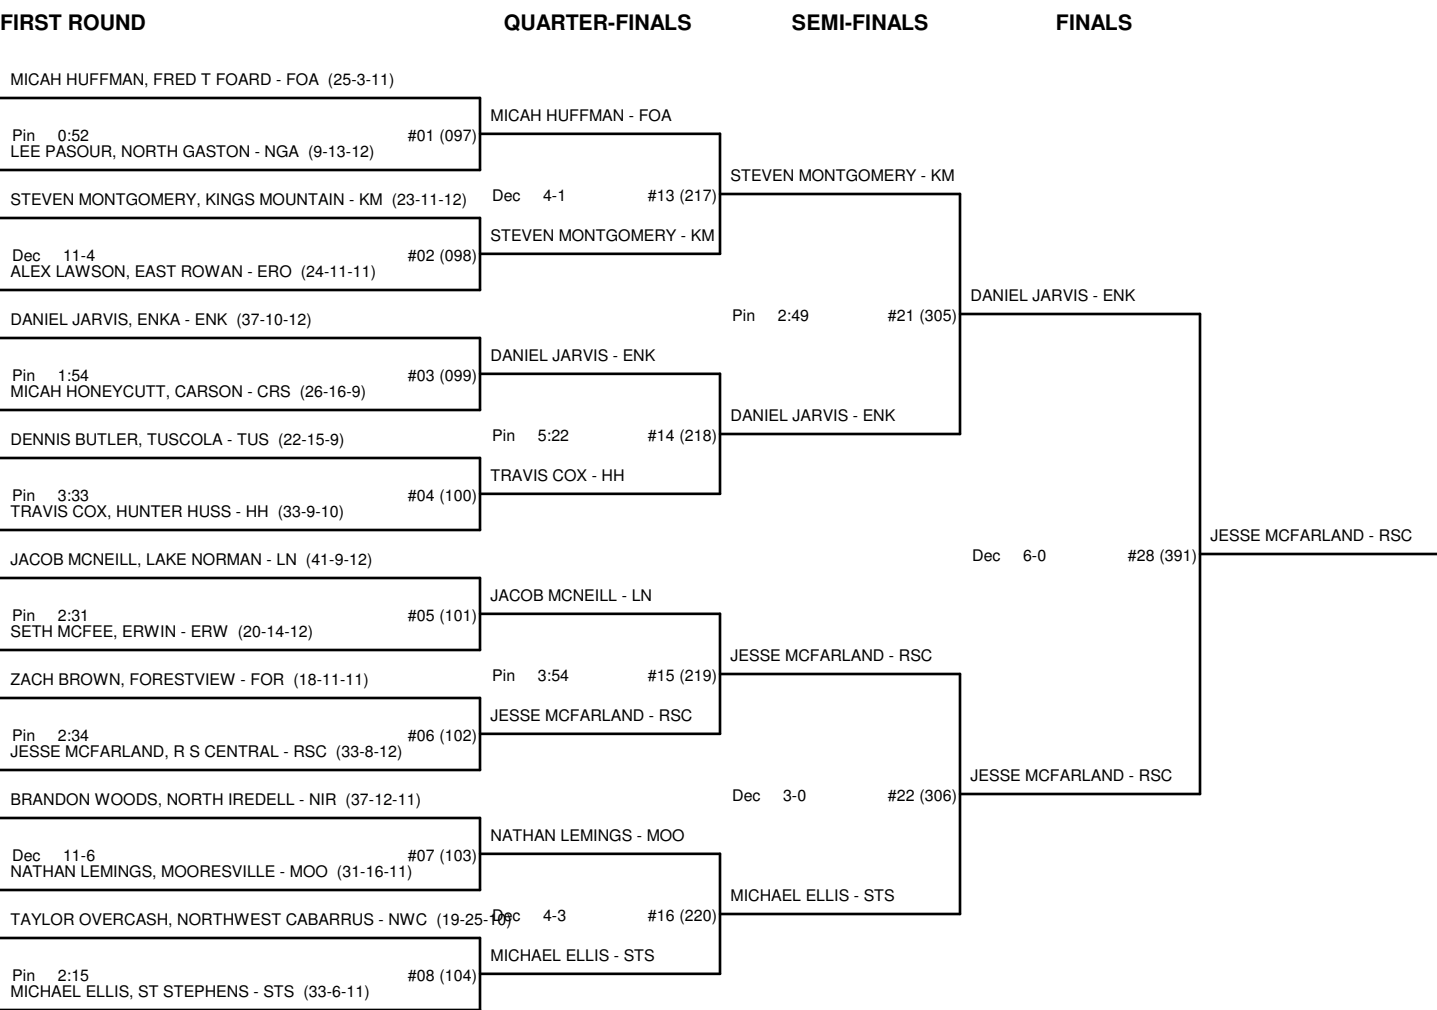

CHAMPIONSHIP BRACKET - 217 3A-WESTERN REGIONAL-2008

CONSOLATION BRACKET - 217 3A-WESTERN REGIONAL-2008