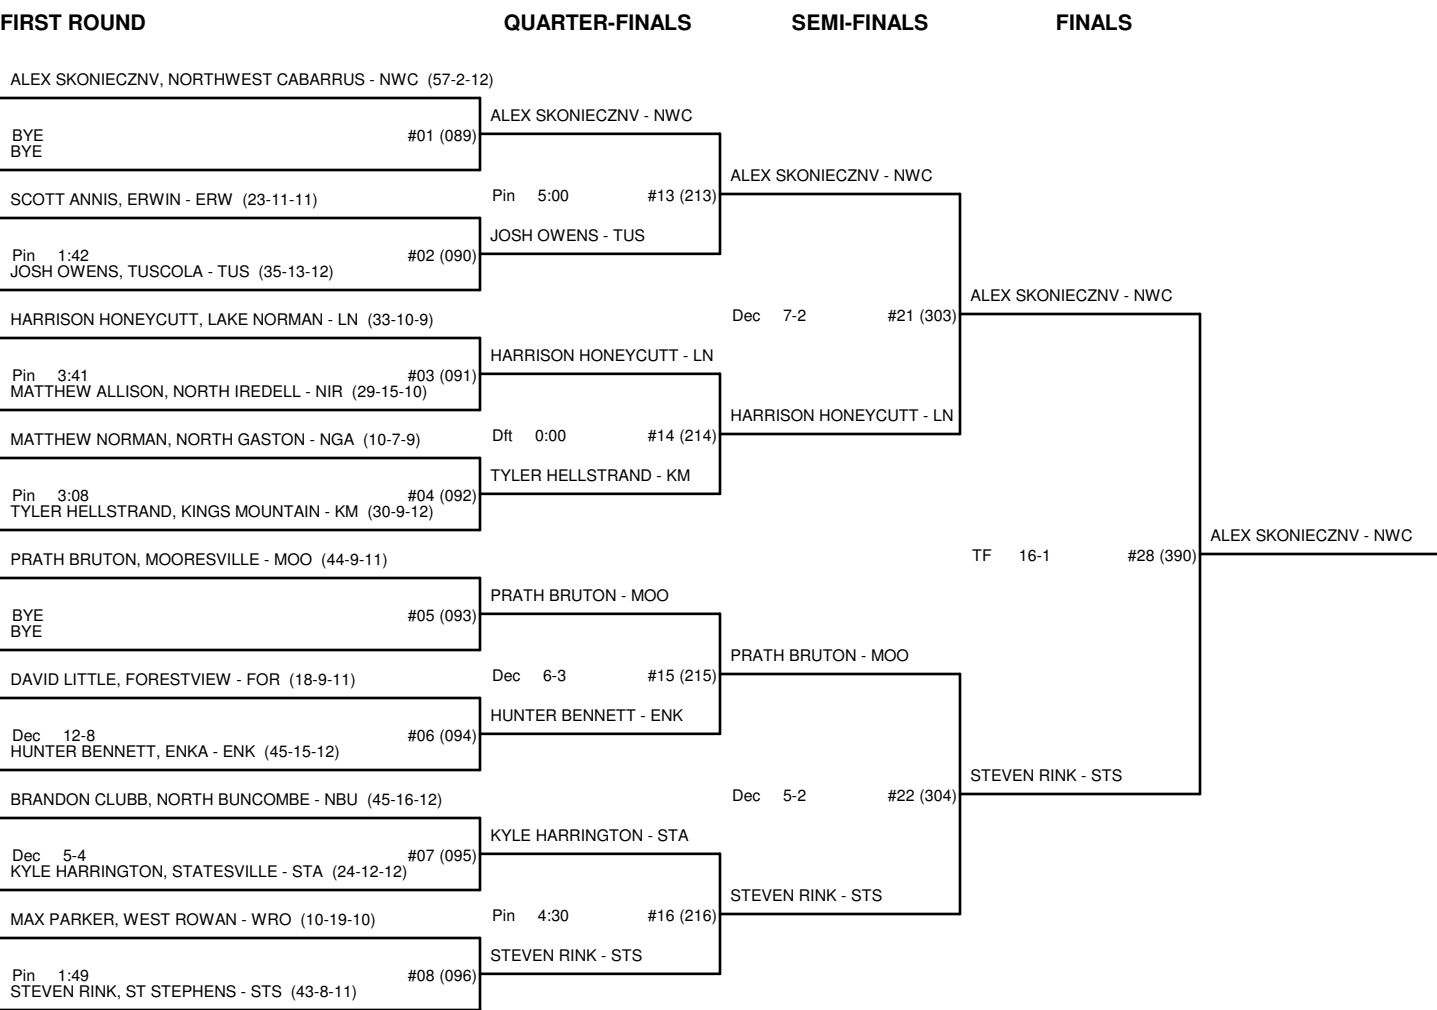

# CHAMPIONSHIP BRACKET - 191 3A-WESTERN REGIONAL-2008

# CONSOLATION BRACKET - 191 3A-WESTERN REGIONAL-2008