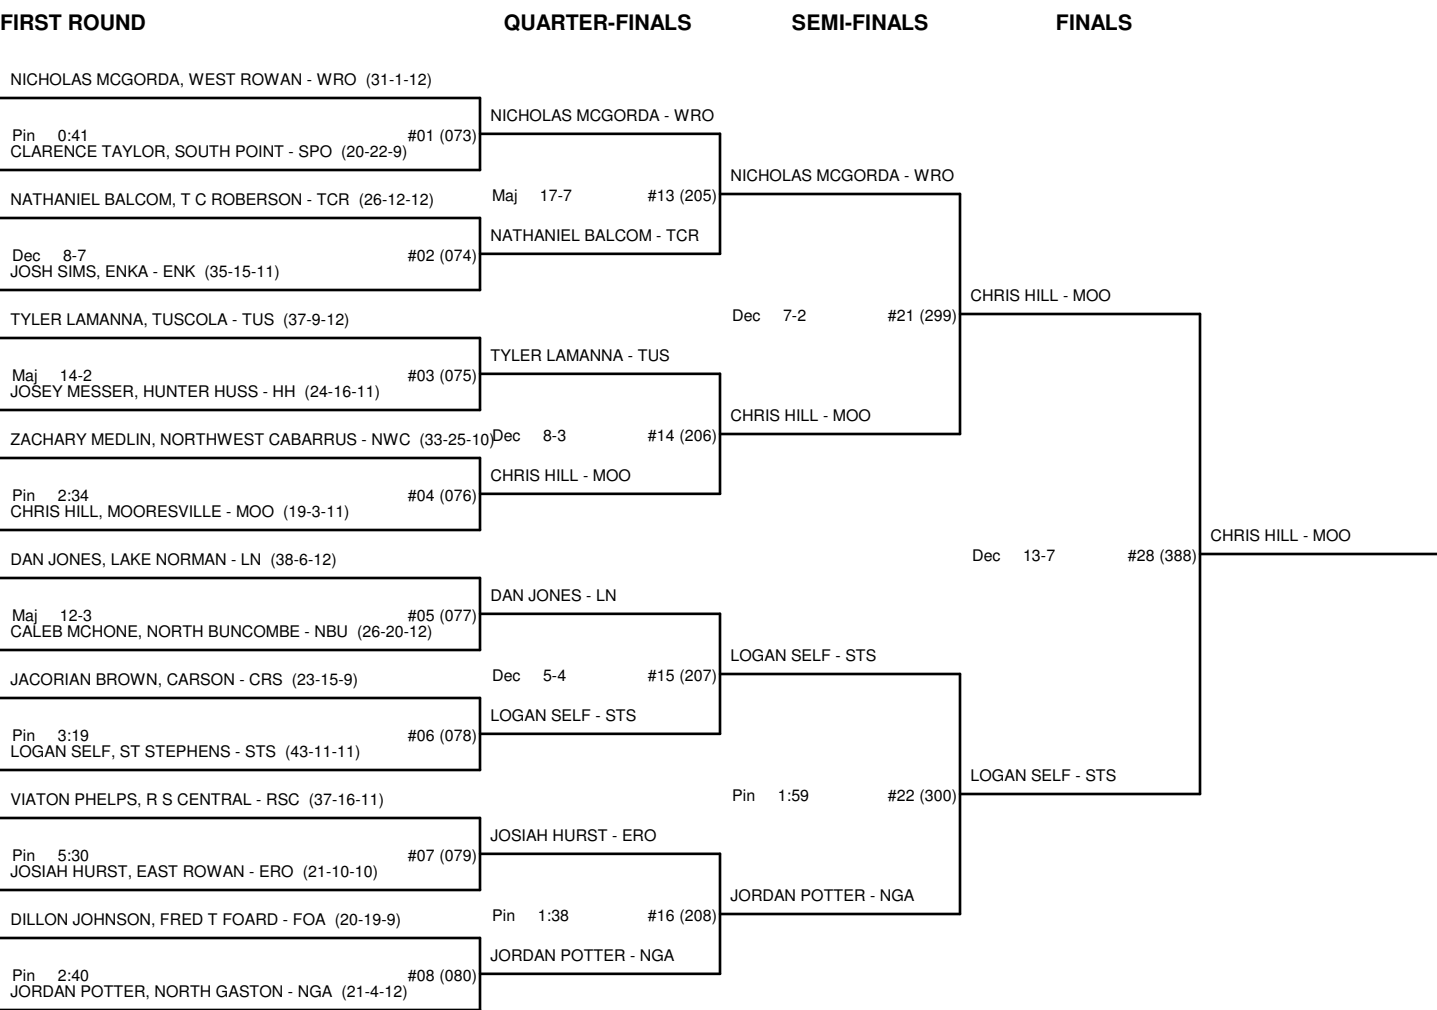

CHAMPIONSHIP BRACKET - 162 3A-WESTERN REGIONAL-2008

CONSOLATION BRACKET - 162 3A-WESTERN REGIONAL-2008