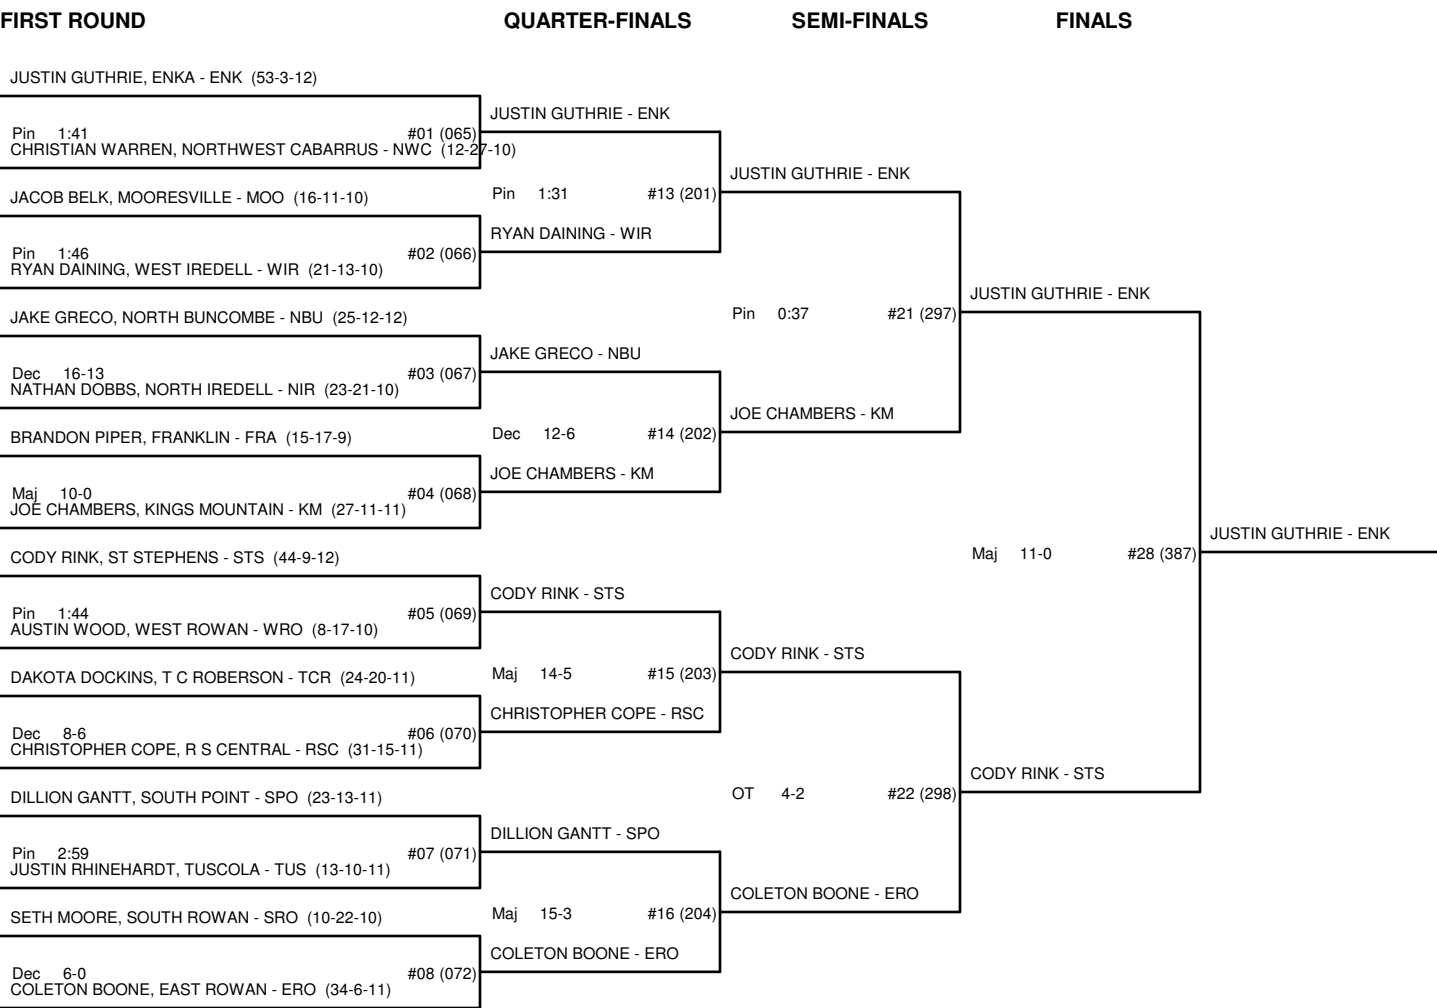

CHAMPIONSHIP BRACKET - 154 3A-WESTERN REGIONAL-2008

CONSOLATION BRACKET - 154 3A-WESTERN REGIONAL-2008