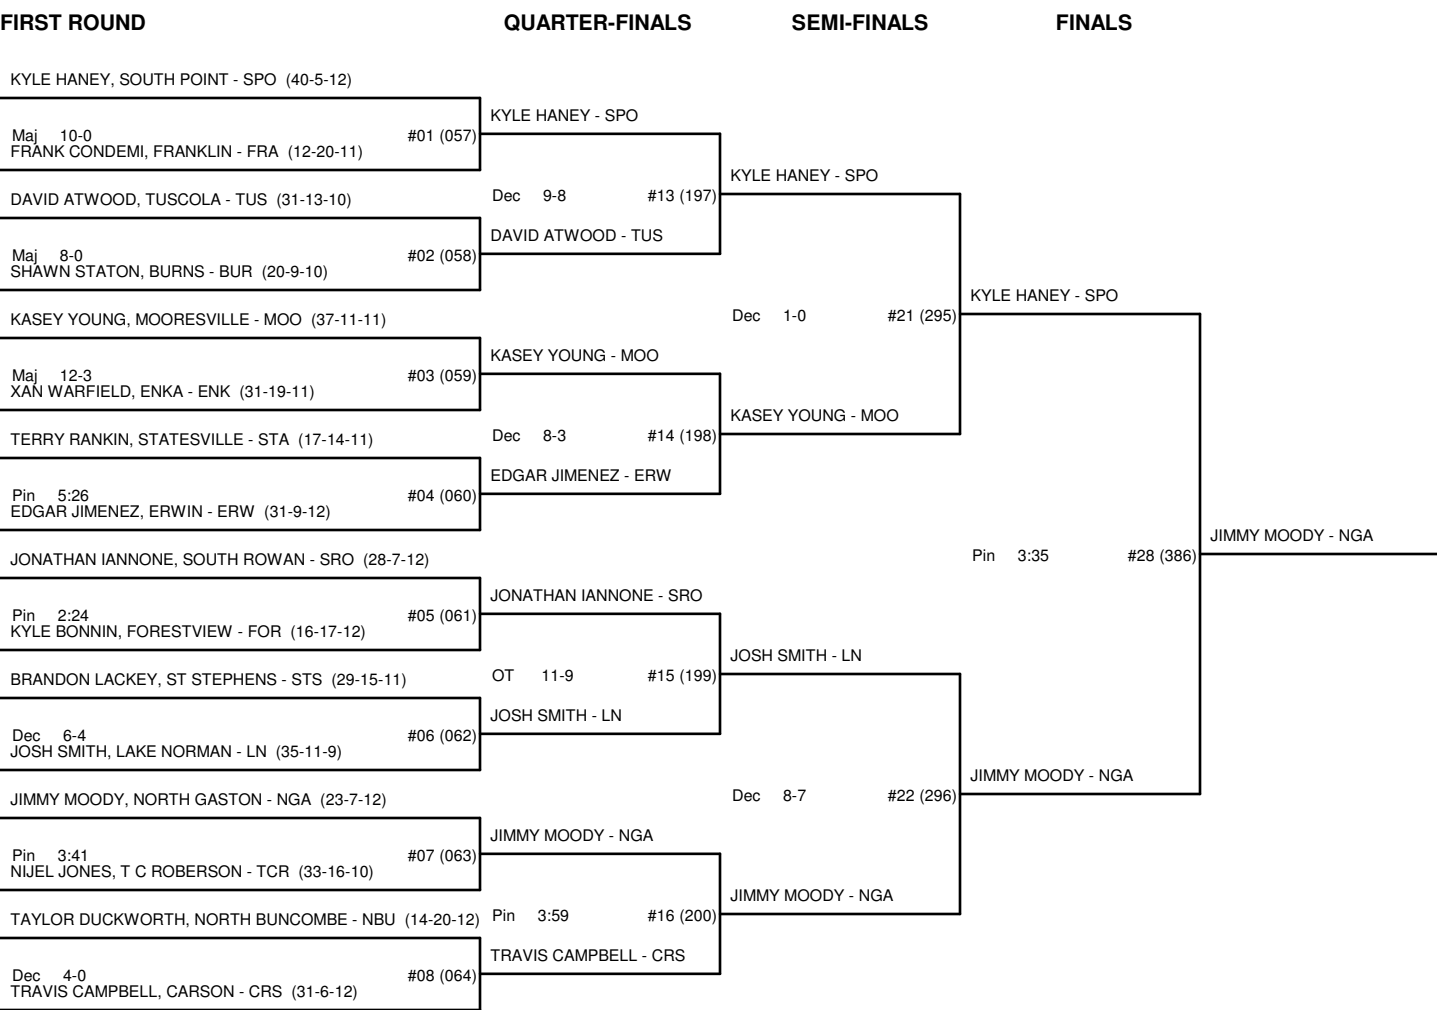

CHAMPIONSHIP BRACKET - 147 3A-WESTERN REGIONAL-2008

CONSOLATION BRACKET - 147 3A-WESTERN REGIONAL-2008