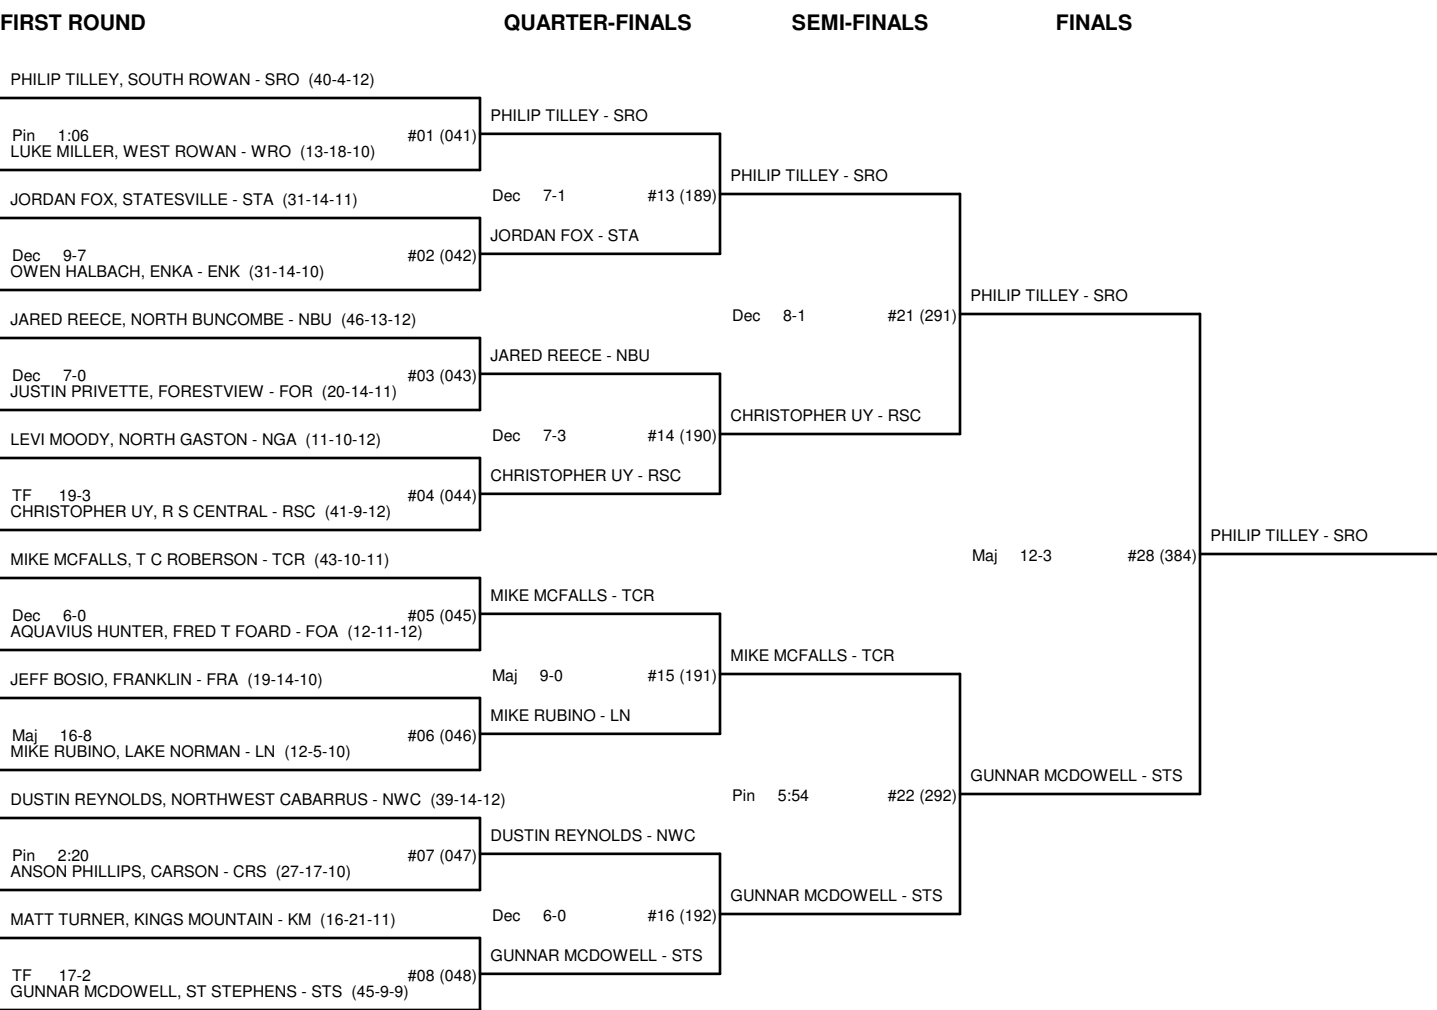

CHAMPIONSHIP BRACKET - 137 3A-WESTERN REGIONAL-2008

CONSOLATION BRACKET - 137 3A-WESTERN REGIONAL-2008