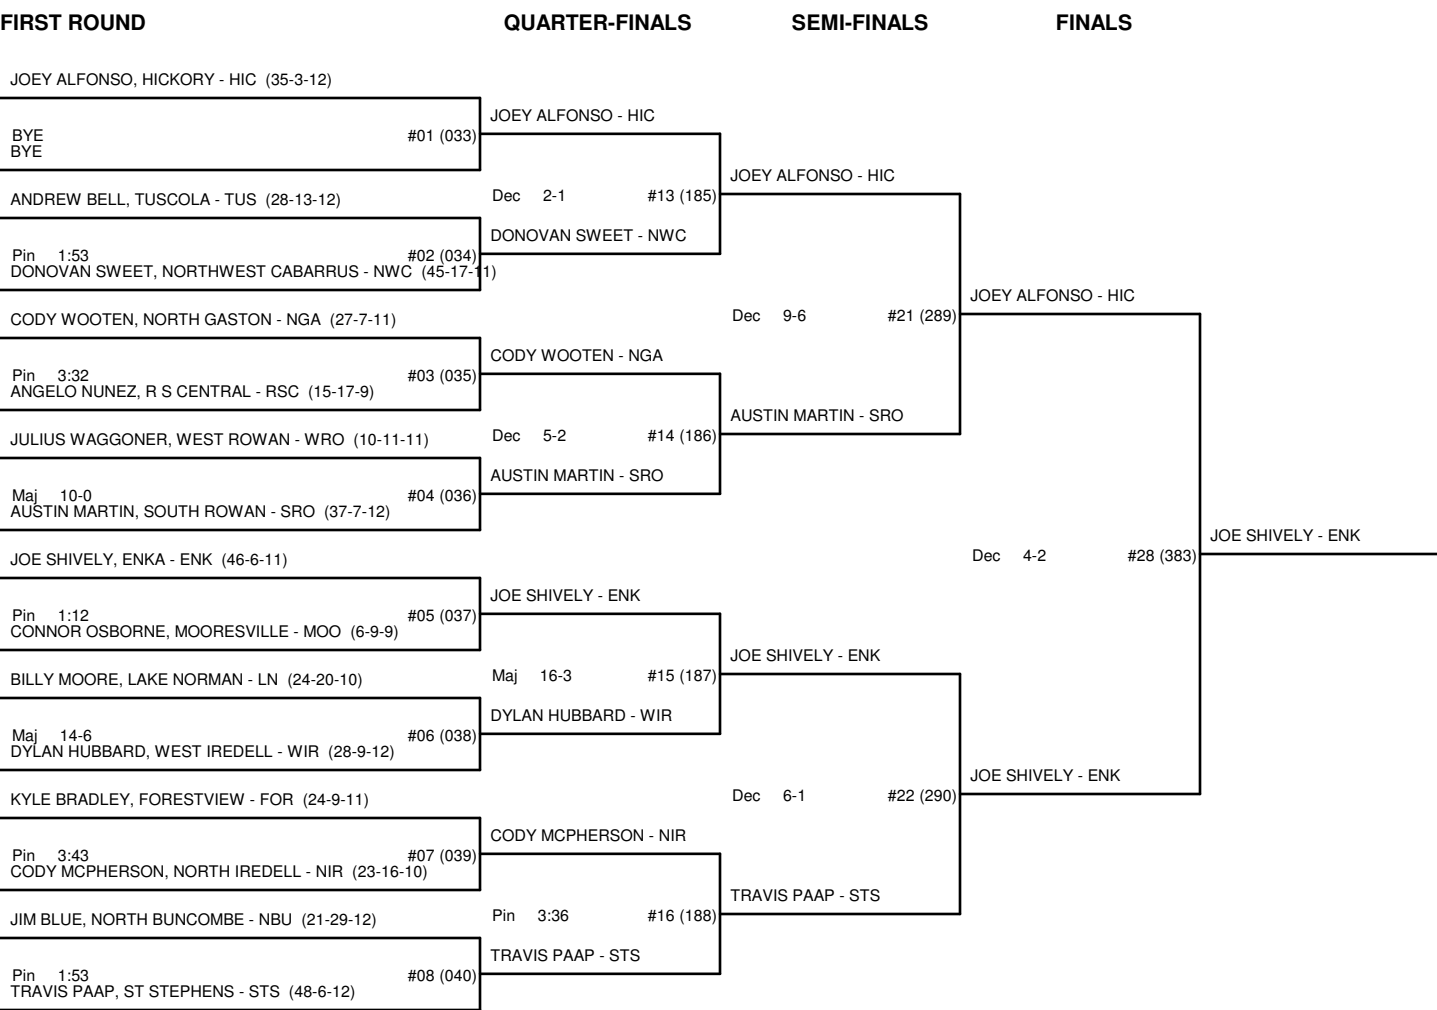

CHAMPIONSHIP BRACKET - 132 3A-WESTERN REGIONAL-2008

CONSOLATION BRACKET - 132 3A-WESTERN REGIONAL-2008