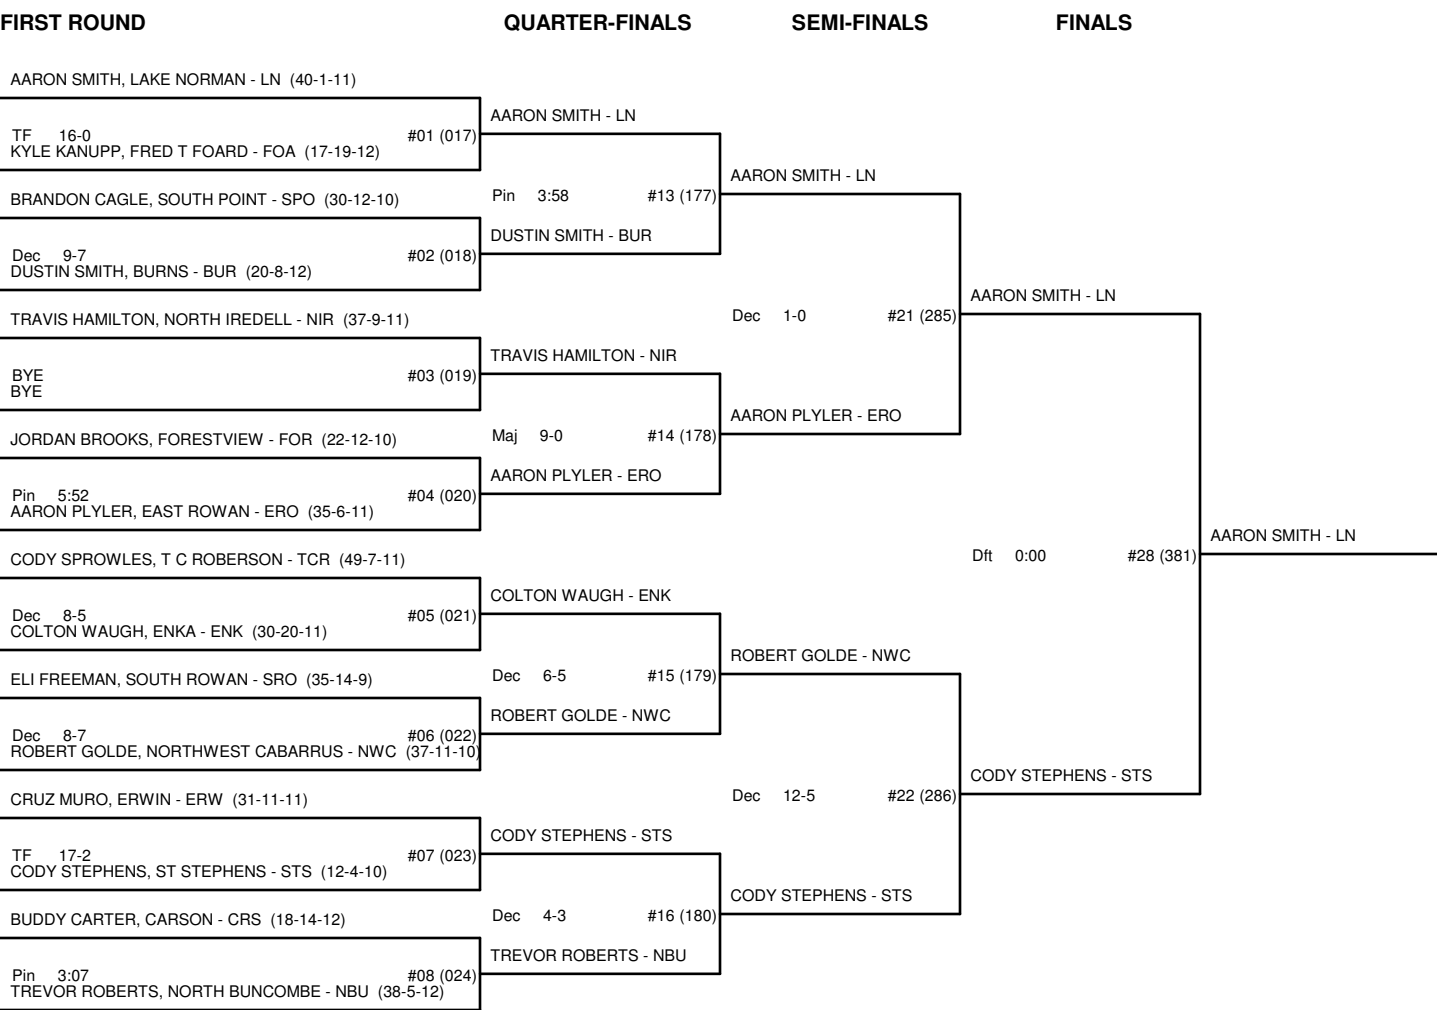

CHAMPIONSHIP BRACKET - 121 3A-WESTERN REGIONAL-2008

CONSOLATION BRACKET - 121 3A-WESTERN REGIONAL-2008