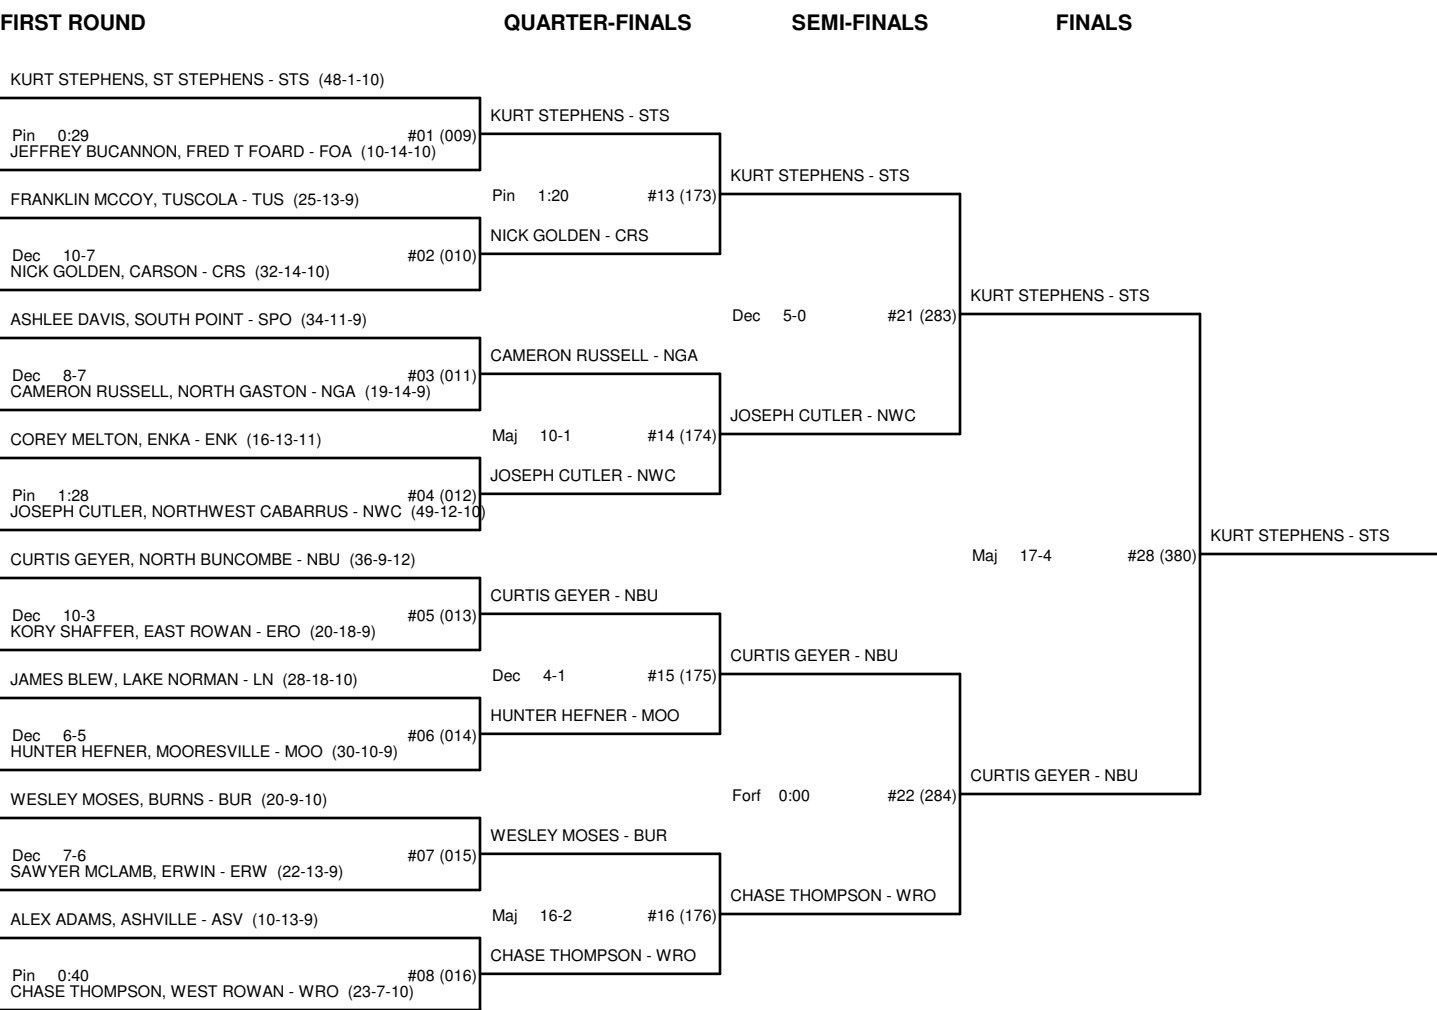

CHAMPIONSHIP BRACKET - 114 3A-WESTERN REGIONAL-2008

CONSOLATION BRACKET - 114 3A-WESTERN REGIONAL-2008