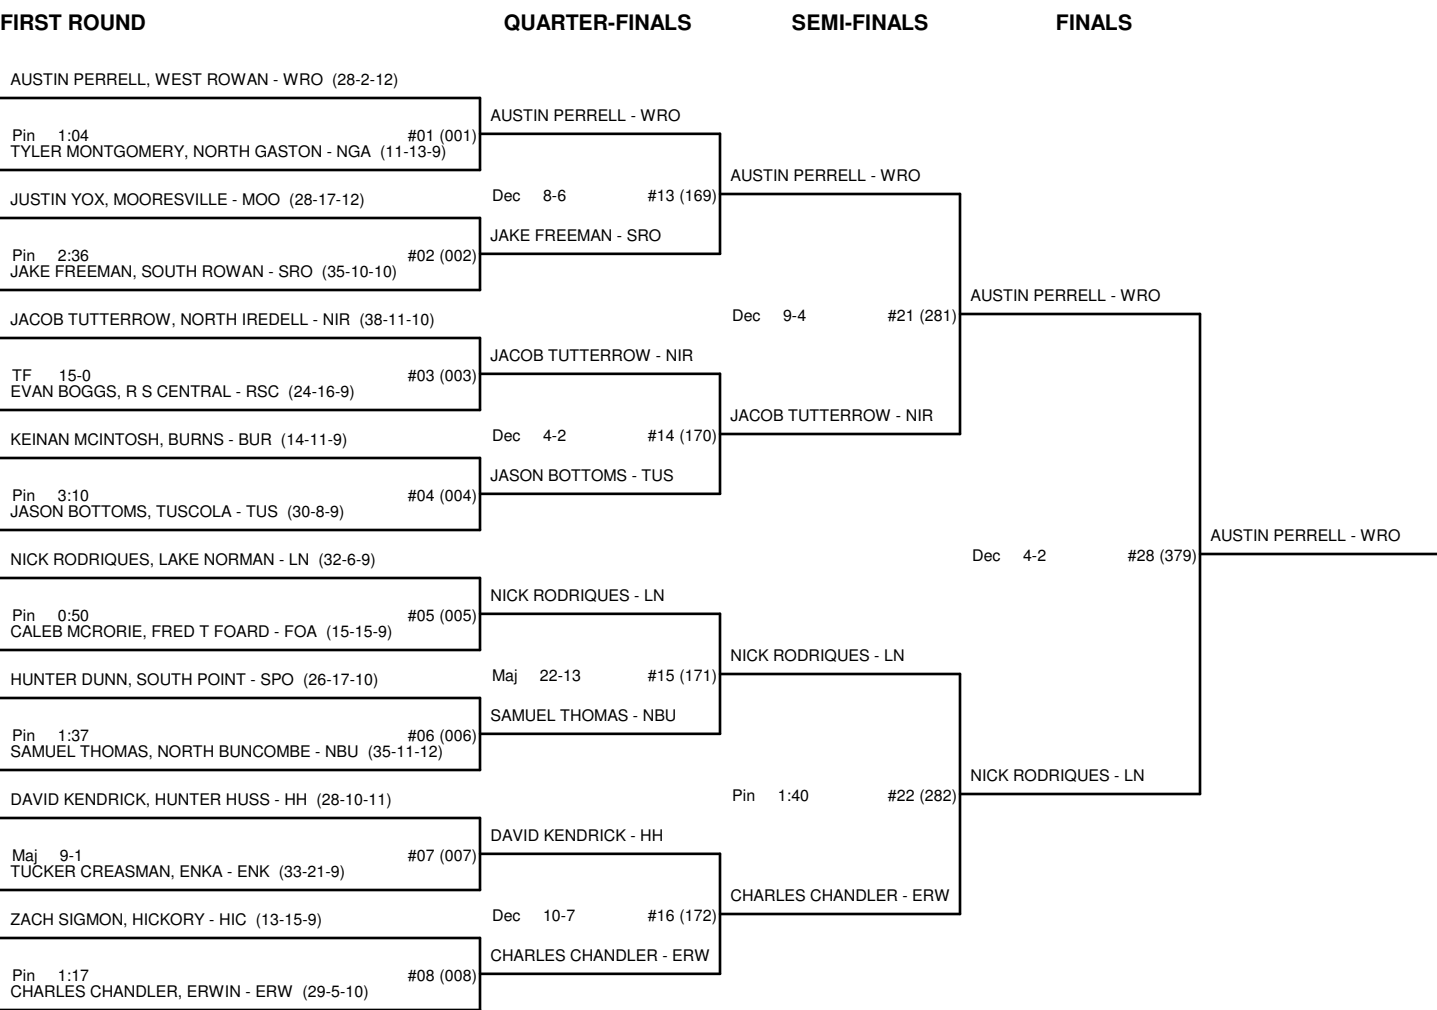

CHAMPIONSHIP BRACKET - 105 3A-WESTERN REGIONAL-2008

CONSOLATION BRACKET - 105 3A-WESTERN REGIONAL-2008